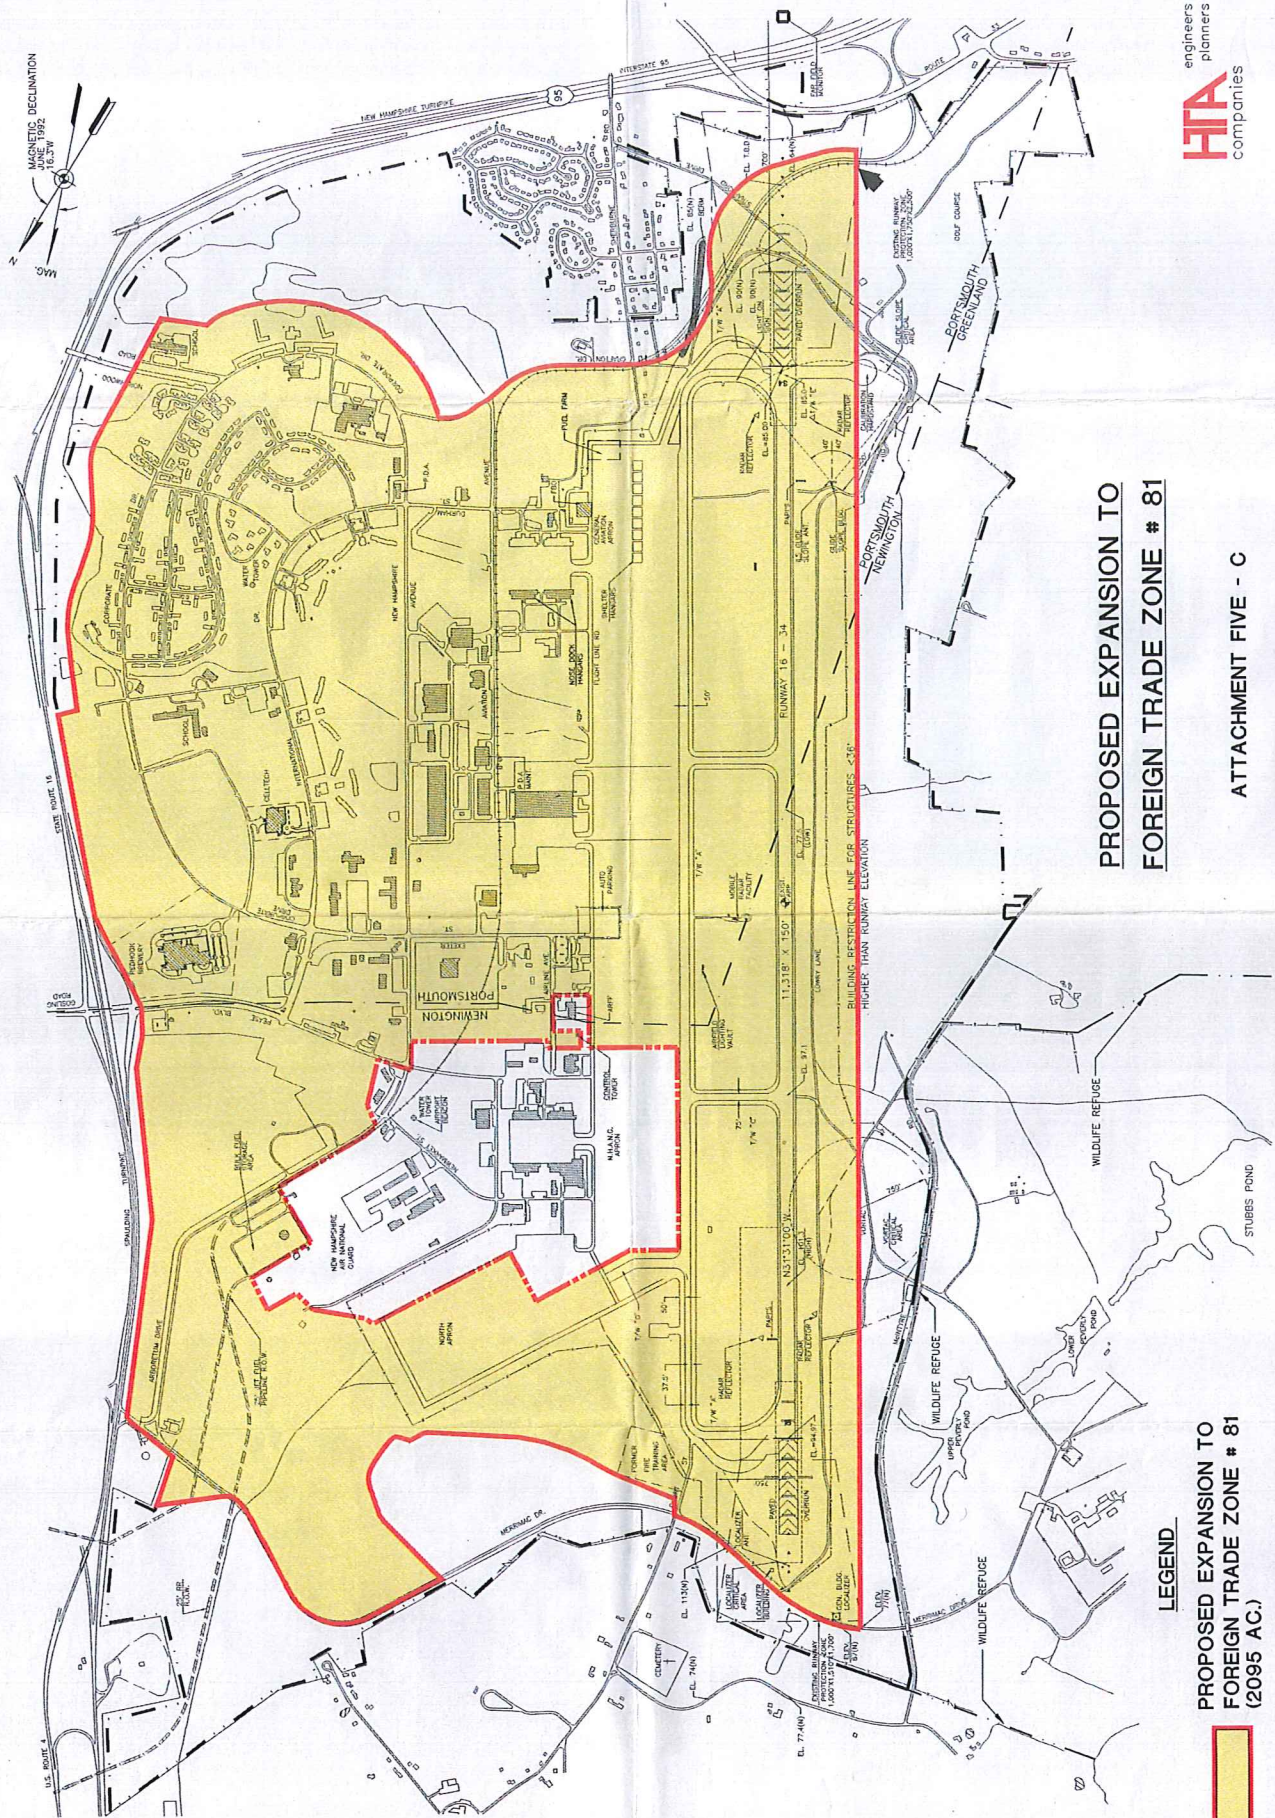

MONTECLO DECLINATION
JUNE 1992
1.63.3W

HTA
engineers
planners
companies

FILE: G:\02301-1\DWG\PRETBI

**PROPOSED EXPANSION TO
FOREIGN TRADE ZONE # 81**

ATTACHMENT FIVE - C

LEGEND
PROPOSED EXPANSION TO
FOREIGN TRADE ZONE # 81
(2095 AC.)