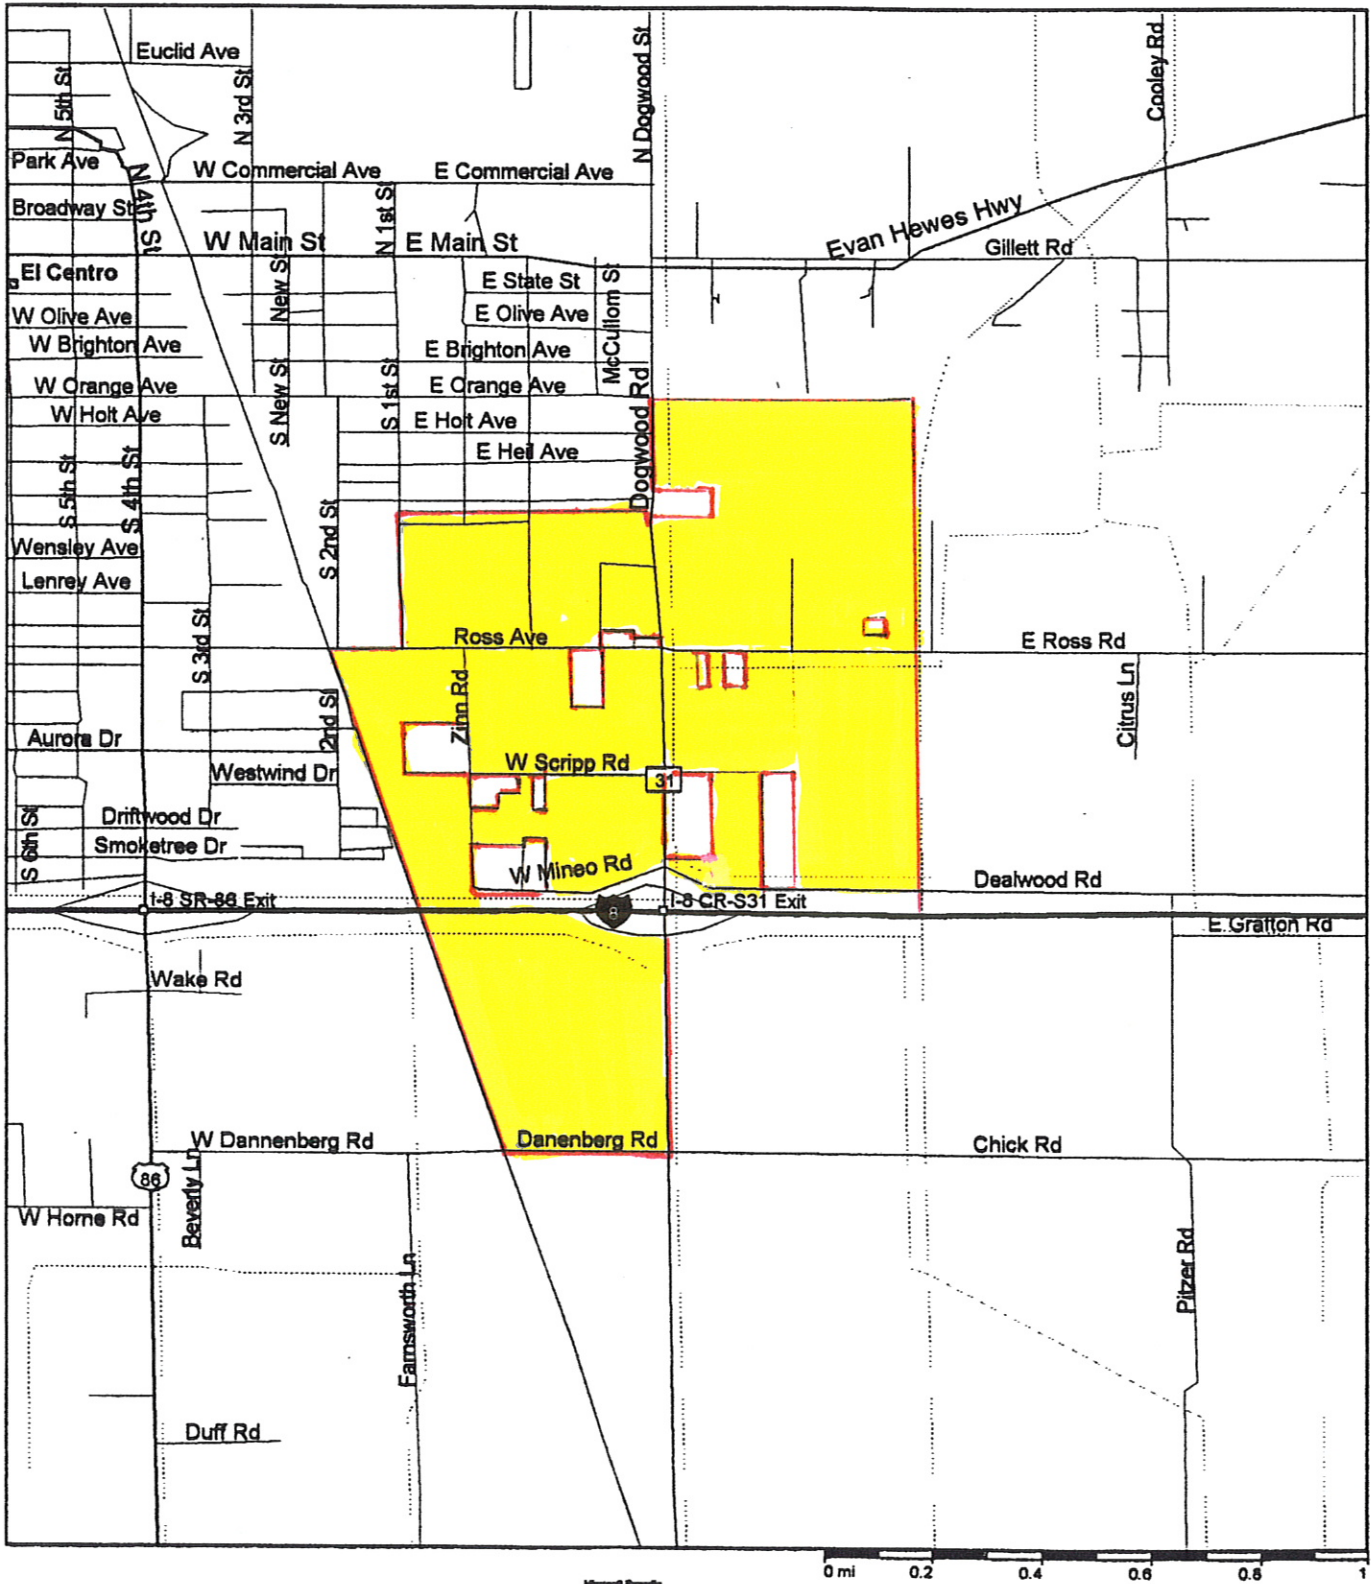

CITY OF EL CENTRO PROPOSED FOREIGN TRADE ZONE

Microsoft MapSource
Streets98