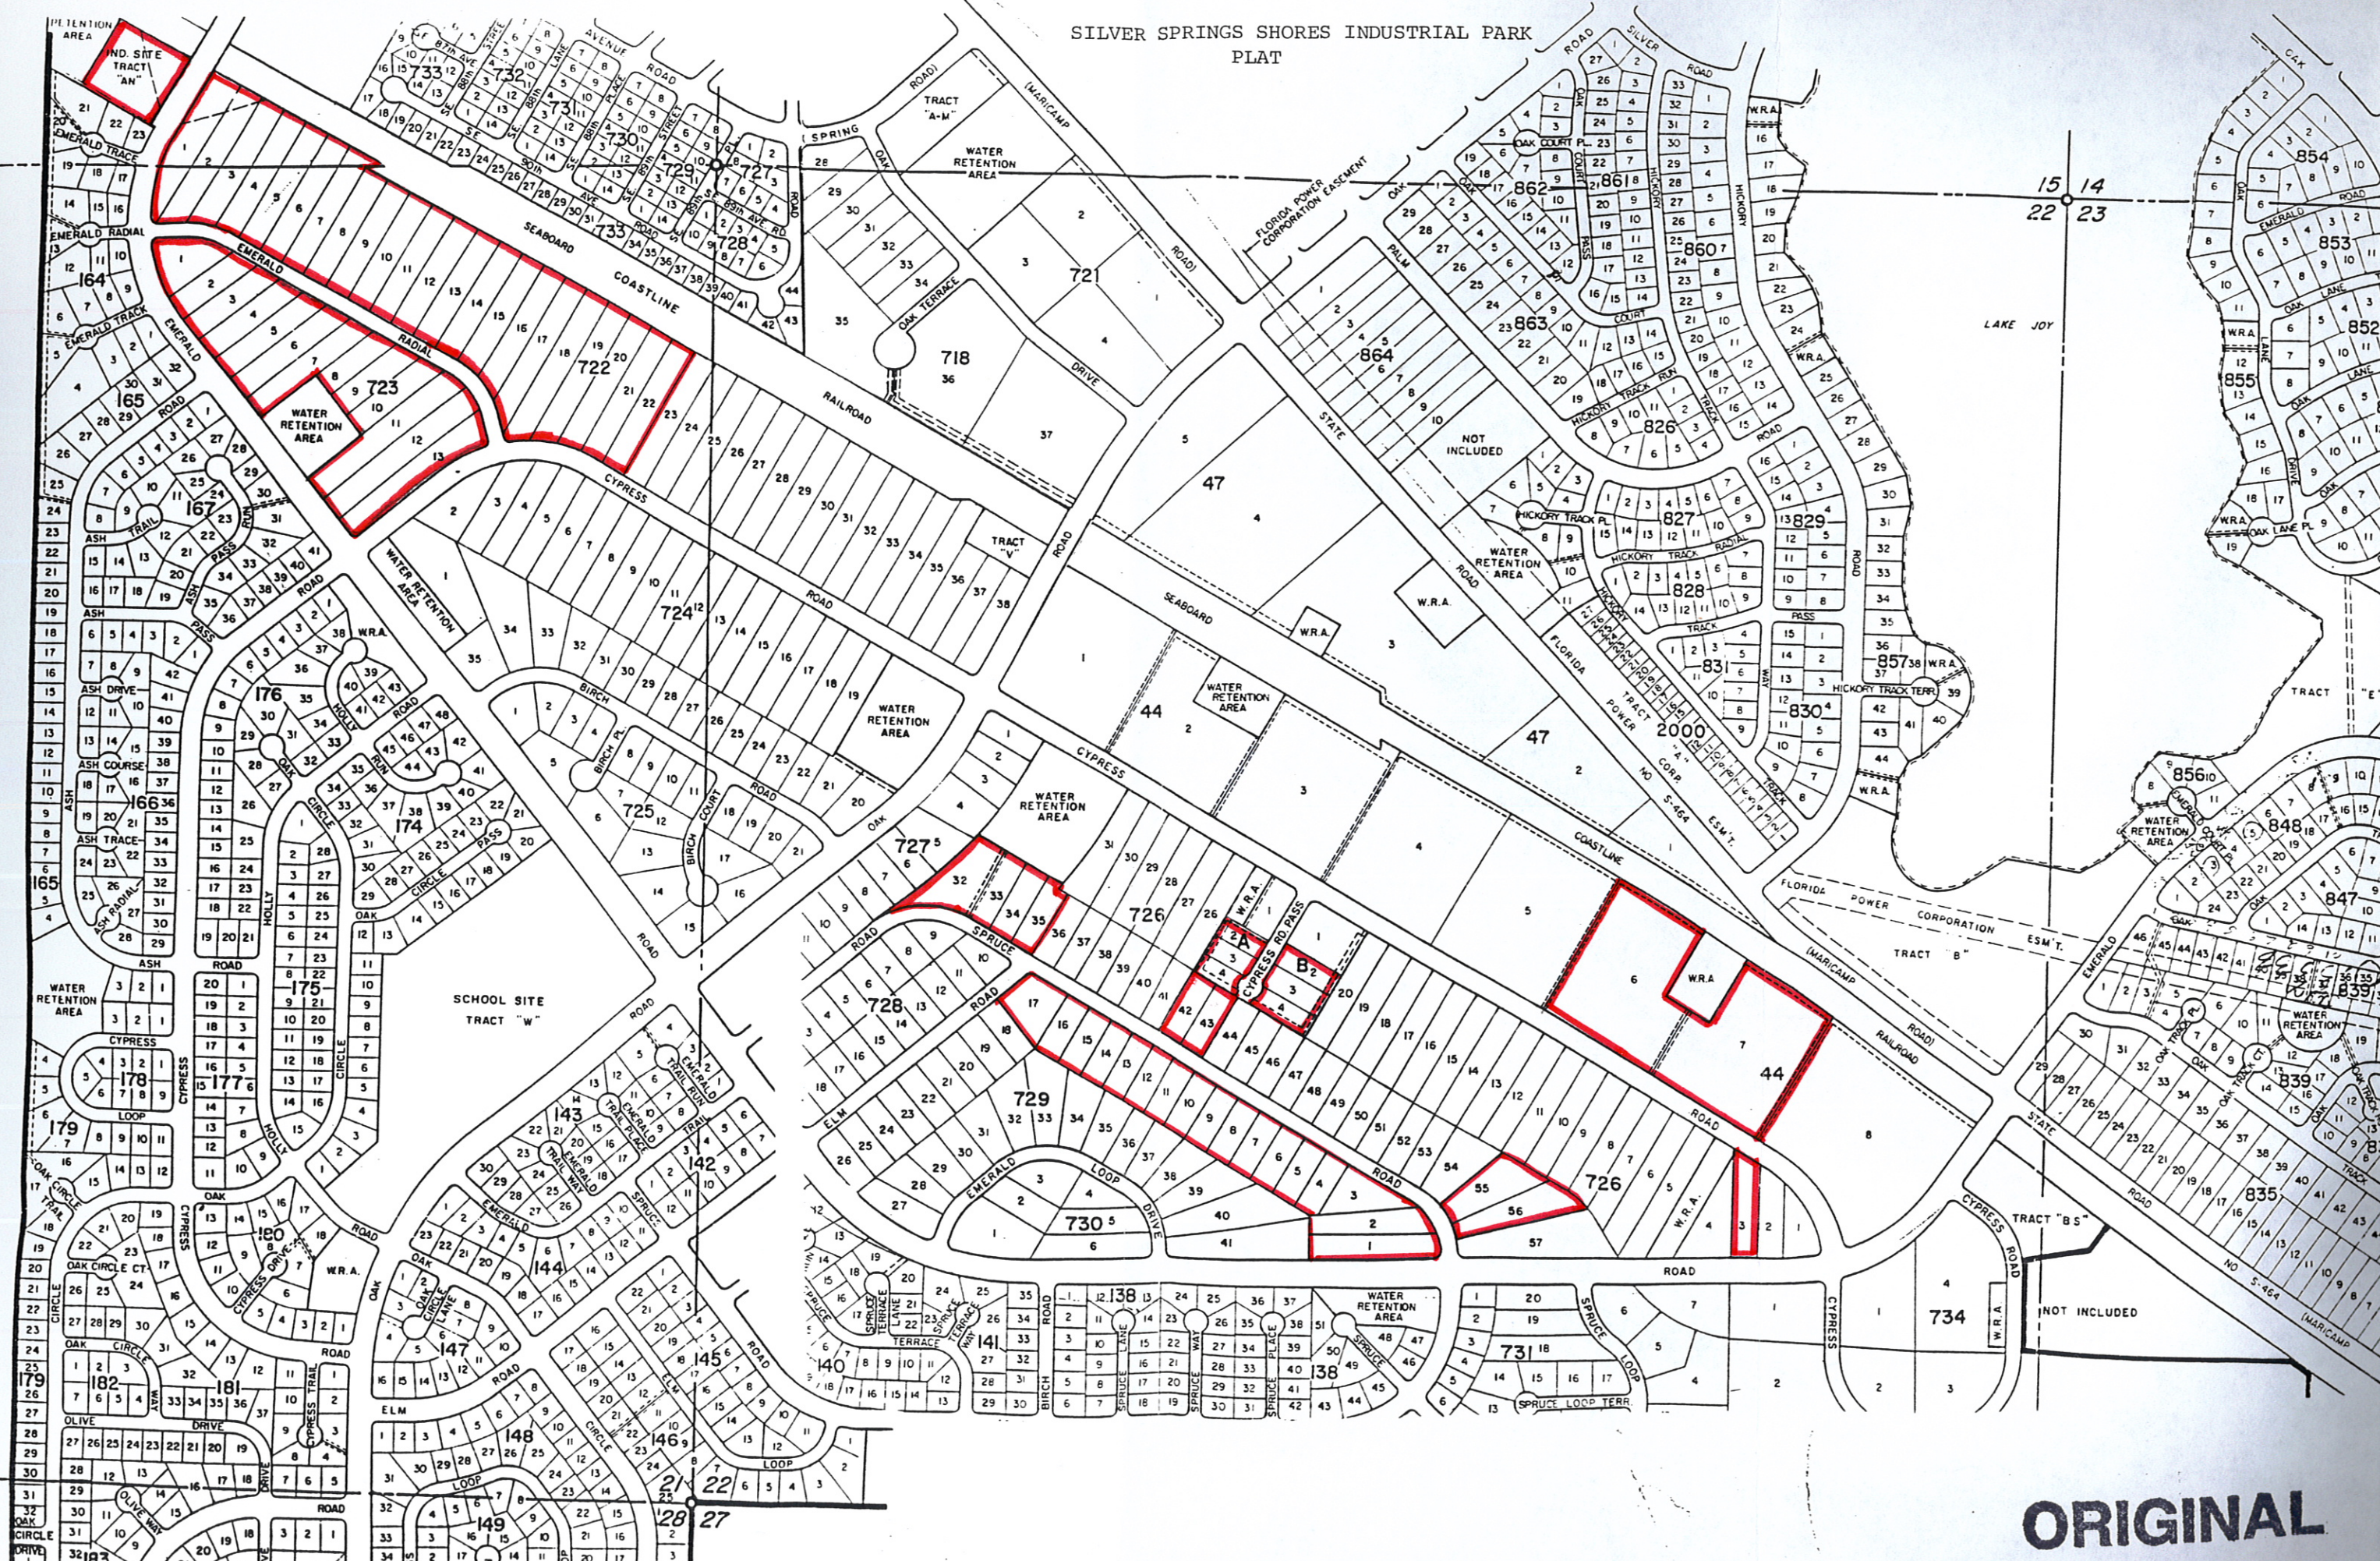

SILVER SPRINGS SHORES INDUSTRIAL PARK  
PLAT

15 14  
22 23

LAKE JOY

ORIGINAL