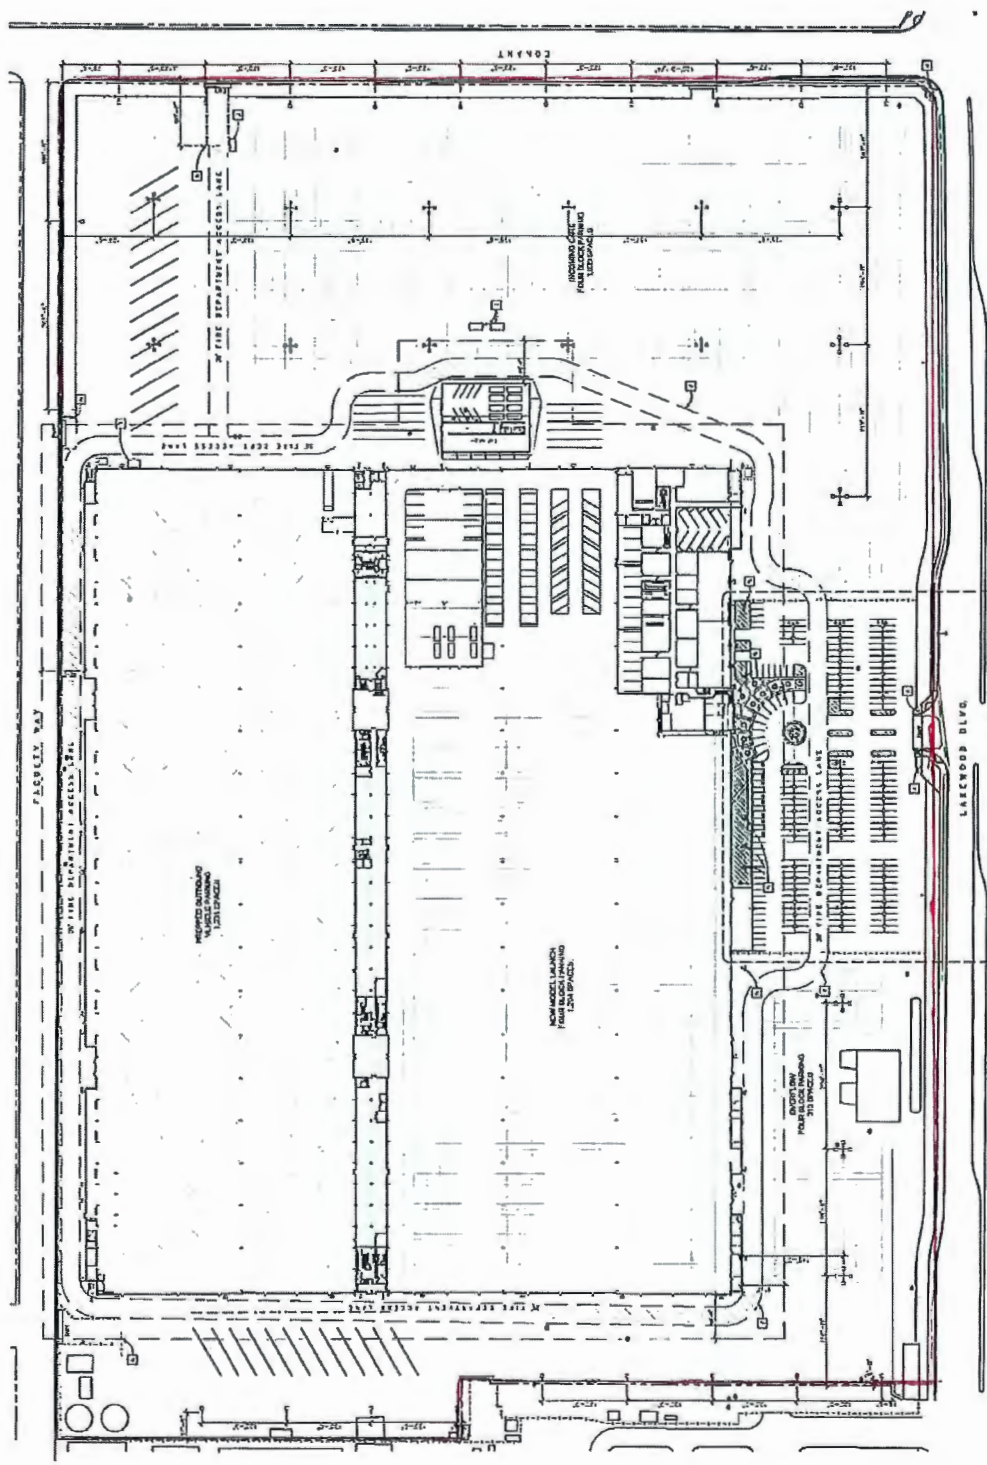

MERCEDES-BENZ
WEST COAST CAMPUS
3800 LAKEWOOD BLVD.
LONG BEACH, CA 90808
1 MERCEDES DRIVE
MONTCLAIR, NJ 07042

NO.	DATE	BY	DESCRIPTION
1	10/15/00	...	...
2	...	...	...
3	...	...	...
4	...	...	...
5	...	...	...
6	...	...	...
7	...	...	...
8	...	...	...
9	...	...	...
10	...	...	...

SI

1 SITE PLAN
SCALE: 1"=40'-0"