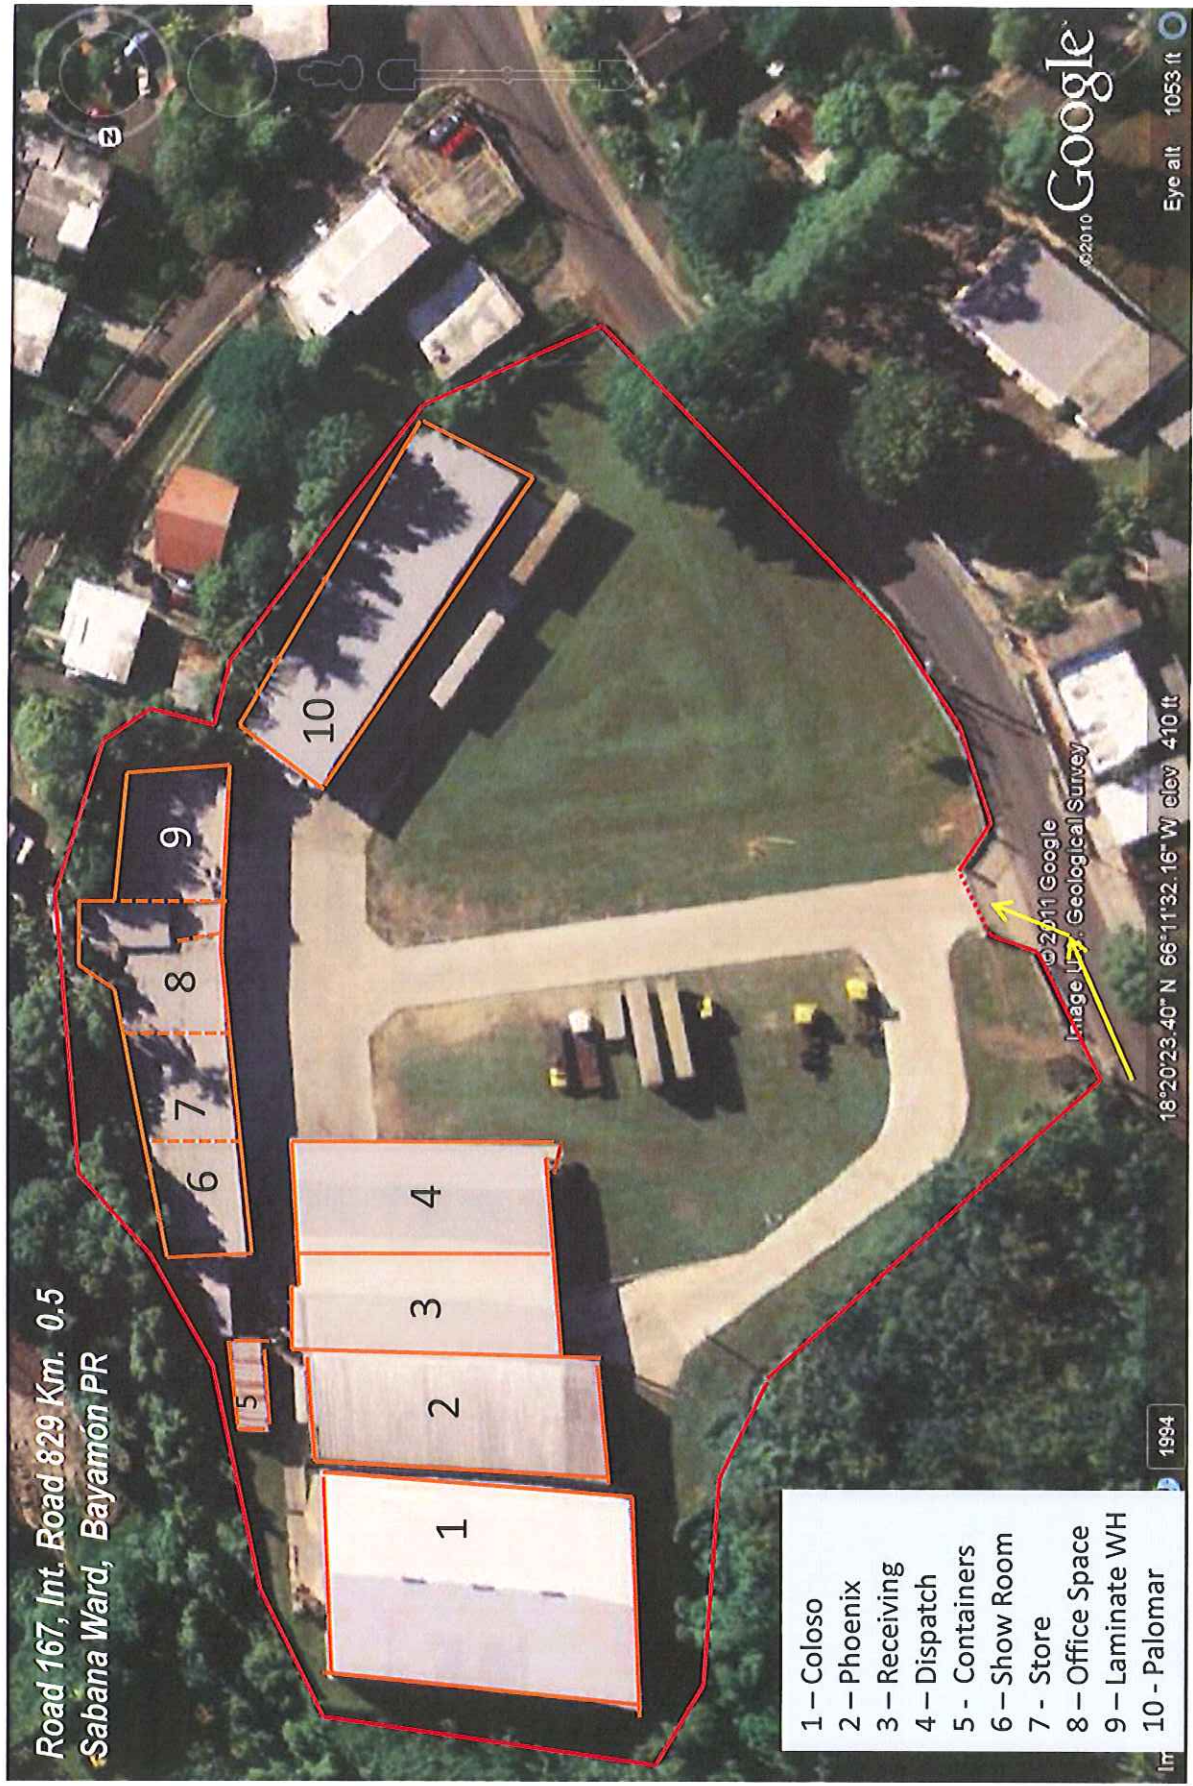

Martínez Arias Hermanos, Inc.

Road 167, Int. Road 829 Km. 0.5
Sabana Ward, Bayamón PR

- 1 - Coloso
- 2 - Phoenix
- 3 - Receiving
- 4 - Dispatch
- 5 - Containers
- 6 - Show Room
- 7 - Store
- 8 - Office Space
- 9 - Laminate WH
- 10 - Palomar

©2010 Google

Eye alt 1053 ft

©2011 Google
Image URL: Geological Survey
18°20'23.40" N 66°11'32.16" W elev 410 ft

1994