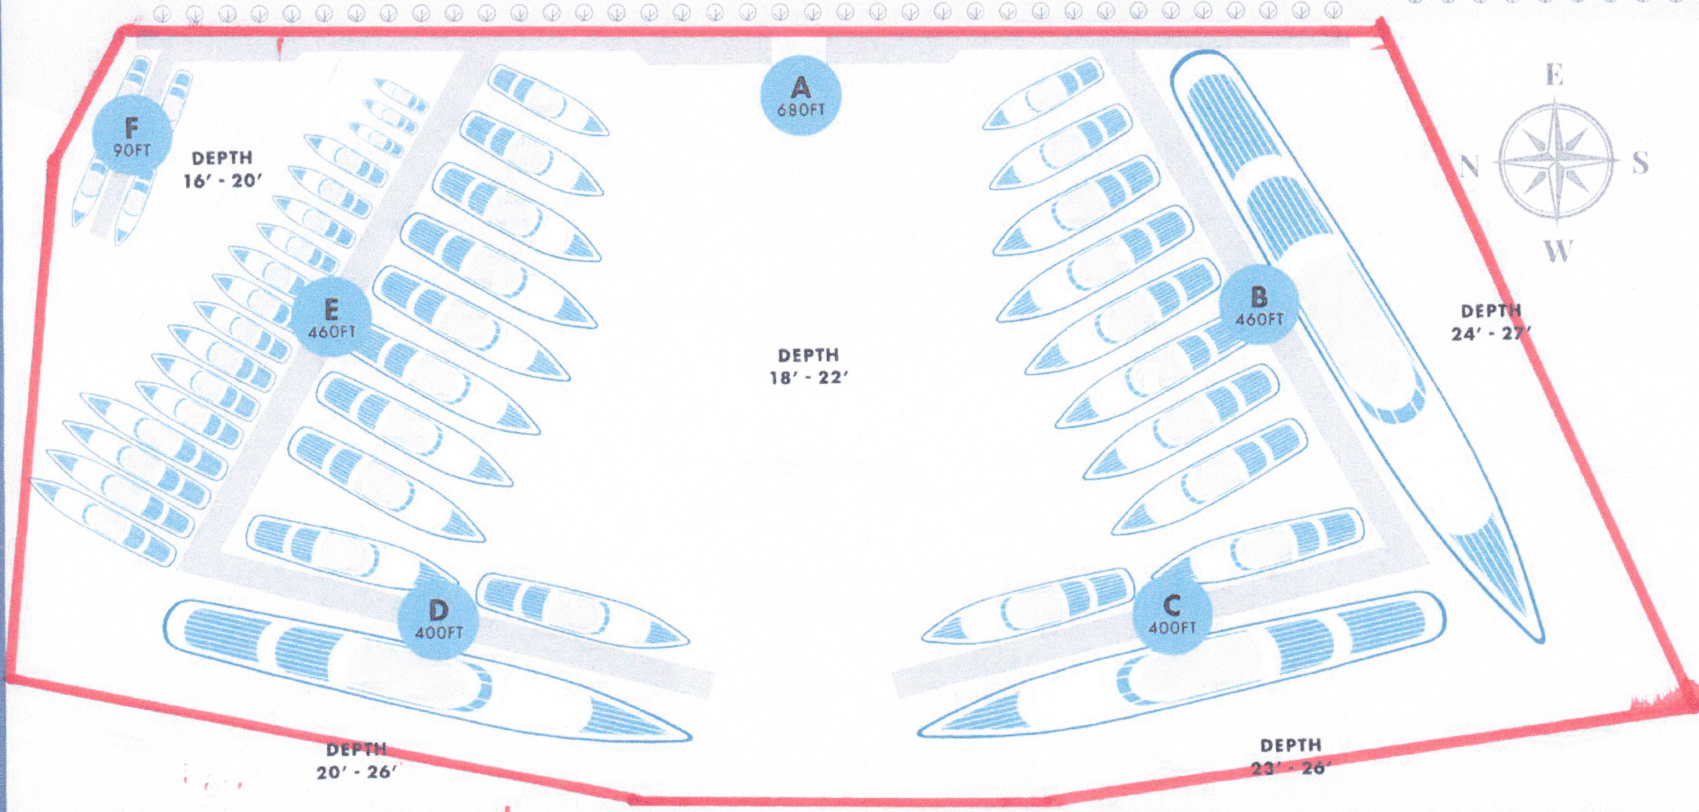

YACHT HAVEN GRANDE MIAMI
AT ISLAND GARDENS
MIAMI, FL

TEL: +1 305 531 3747
VHF CHANNEL: 71/16

25° 47' 06 N
80° 10' 43 W

50 MEGAYACHT BERTHS
50 SLIPS

MAXIMUM LENGTH: 550' (167 M)
MAXIMUM DRAFT: 27' (8.2 M)
MAXIMUM BEAM: N/A