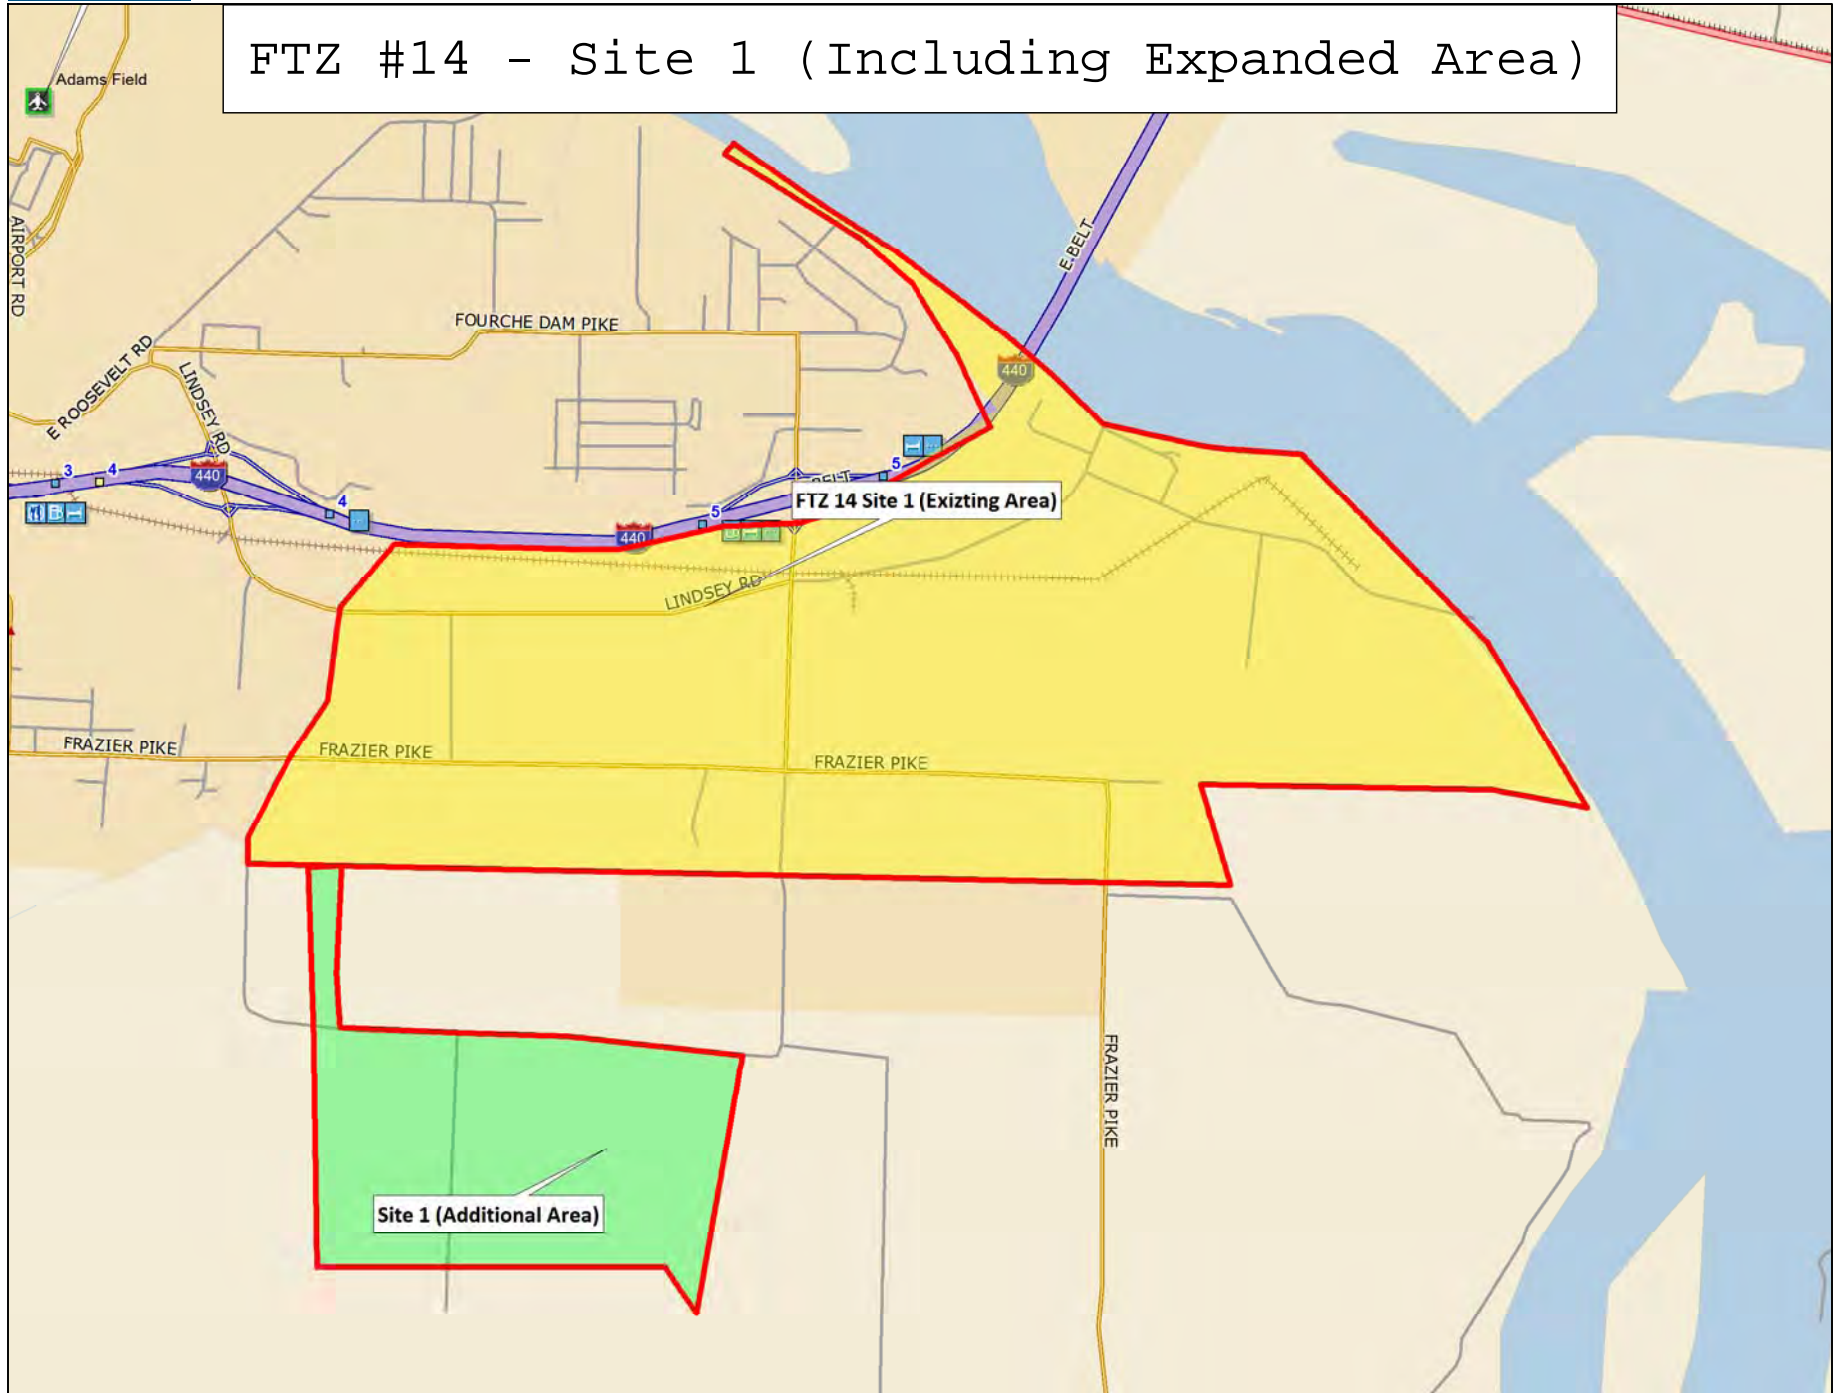

FTZ #14 - Site 1 (Including Expanded Area)

Data use subject to license.

© DeLorme. DeLorme Street Atlas USA® 2009.

www.delorme.com

Scale 1 : 28,125

1" = 2,343.8 ft

Data Zoom 12-7