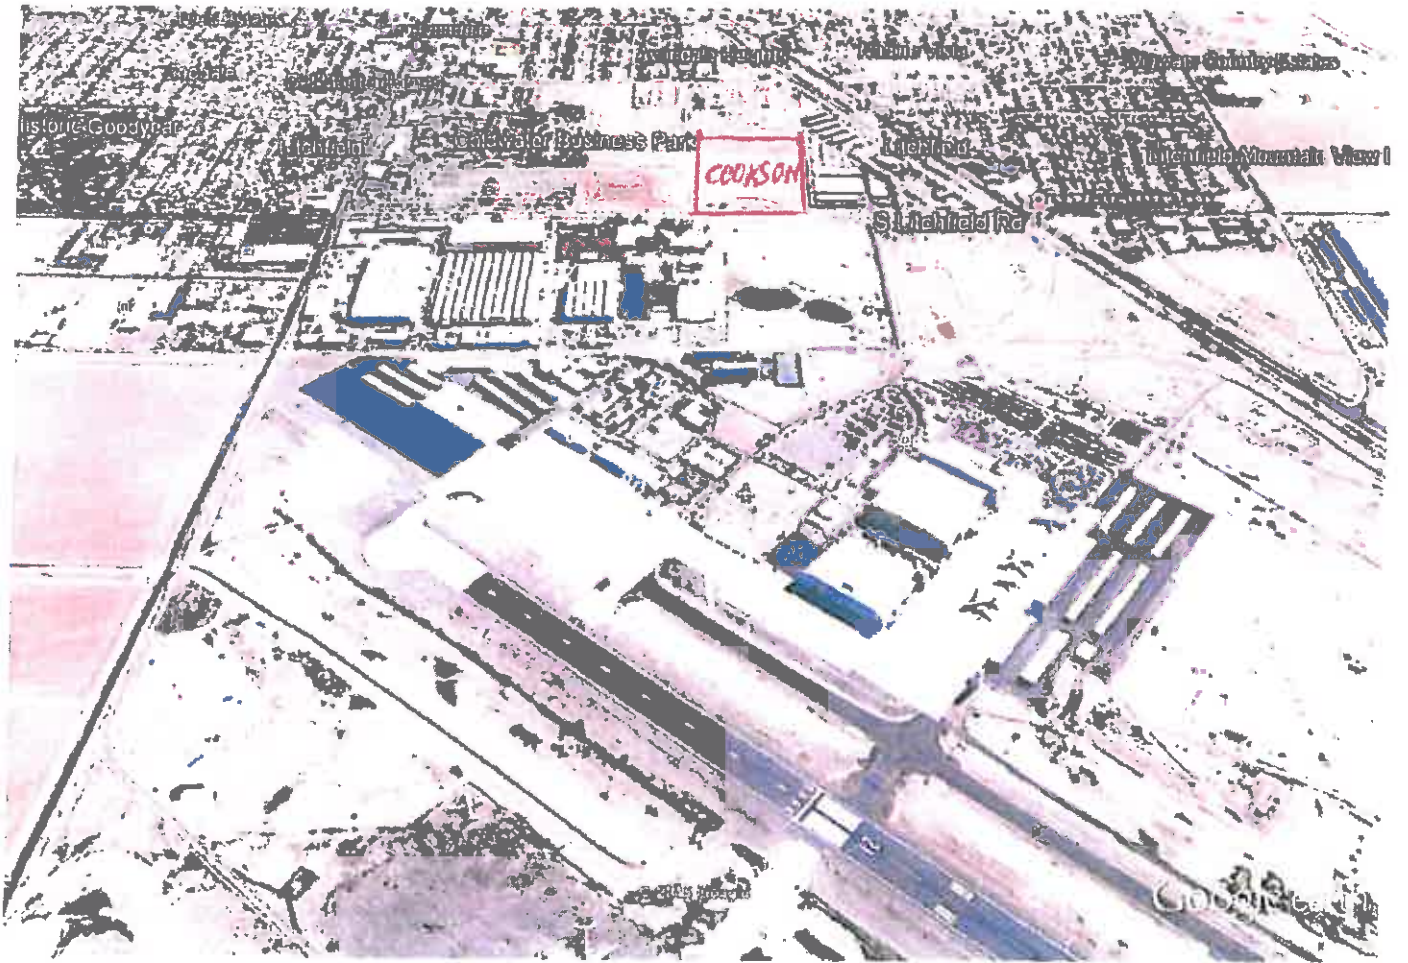

# vicinity and zoning map

Google earth

feet 2000  
meters 600

# COOKSON SITE PLAN