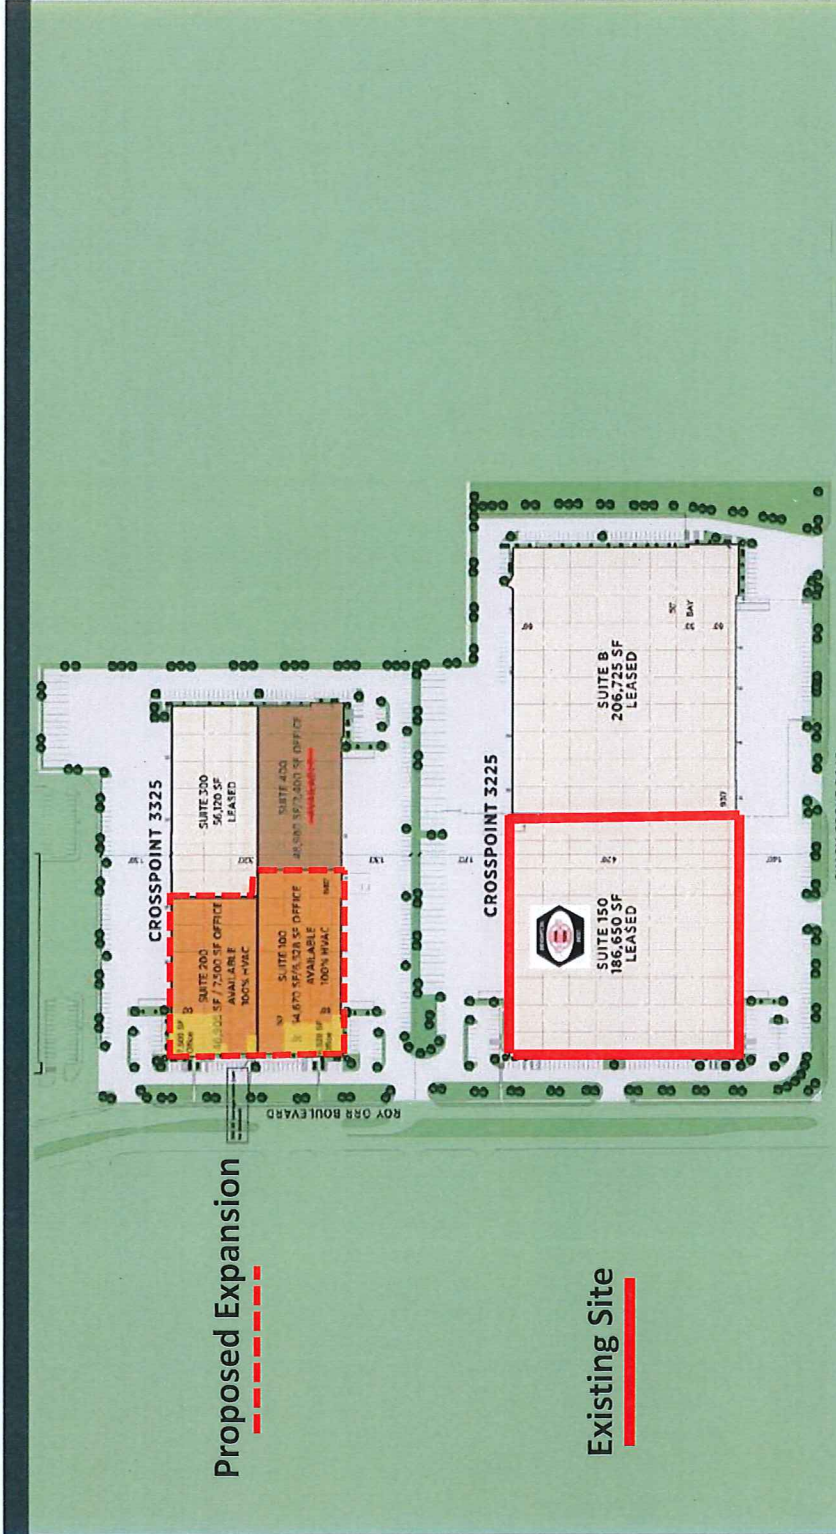

CROSSPOINT AT GSW

NE Corner of Roy Orr Blvd. & Shady Grove Rd., Grand Prairie, TX 75050

Proposed Expansion

Existing Site