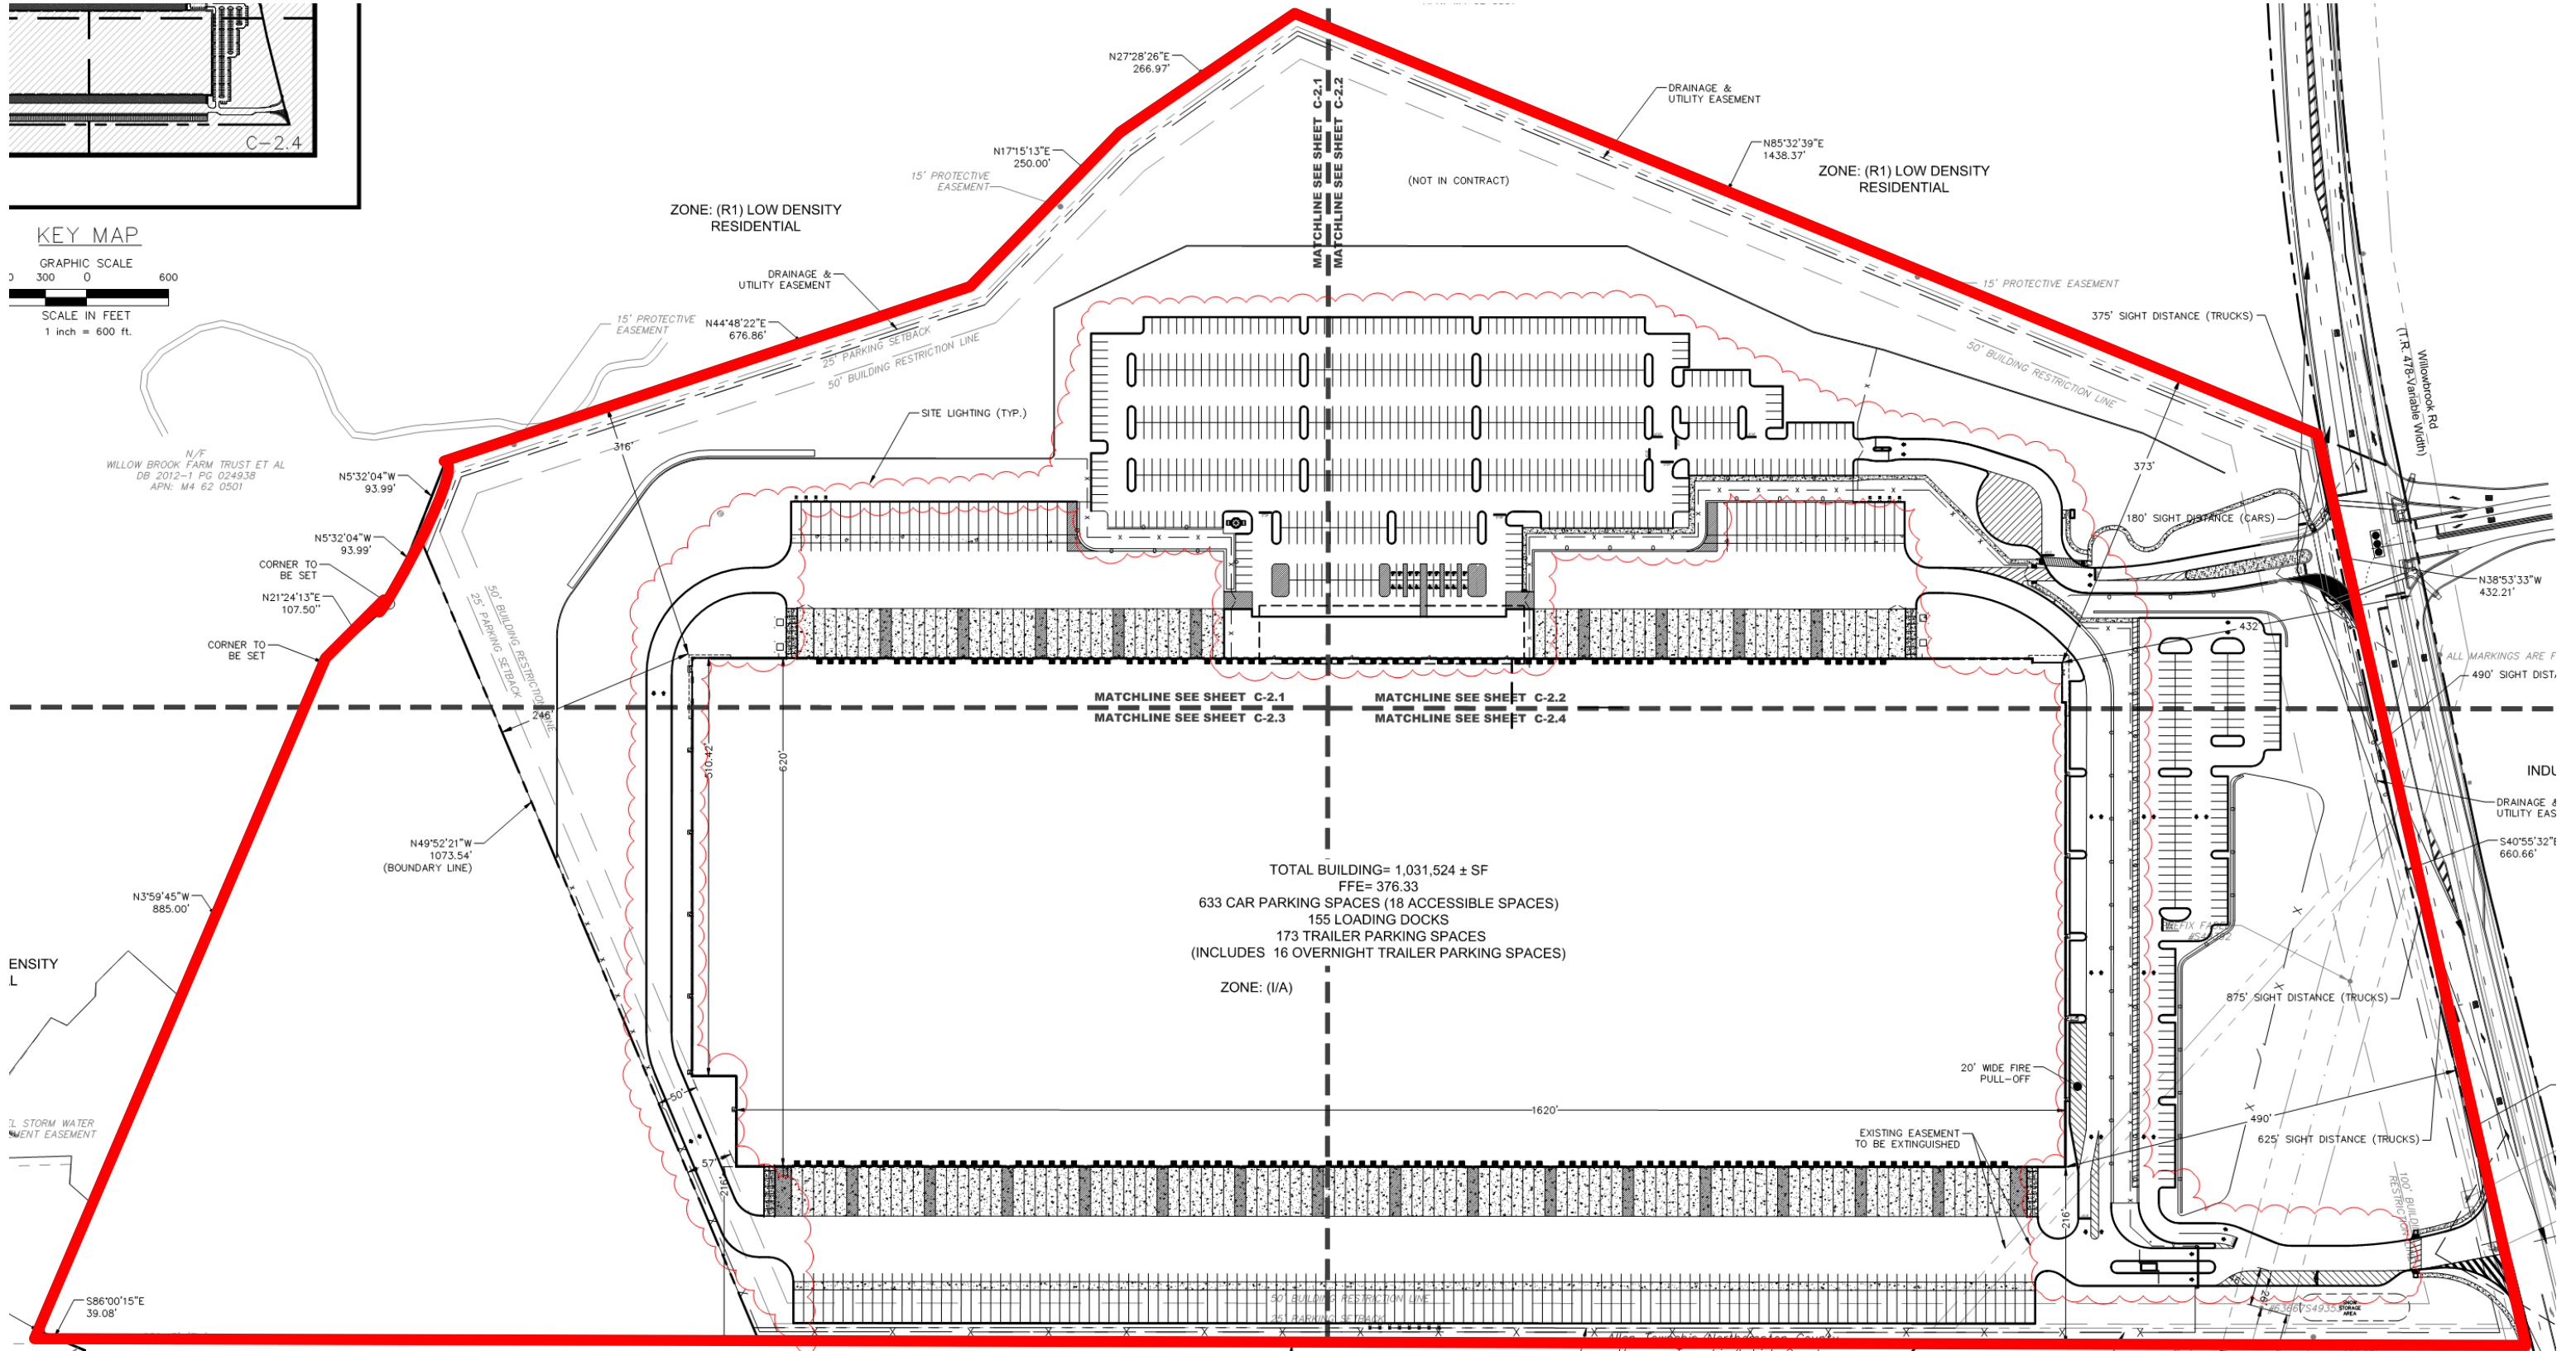

KEY MAP

951 Willow Brook

Northampton, PA

Red boundary lines are for design intent only

79 +/- Acres

FTZ No. 272 Site ____