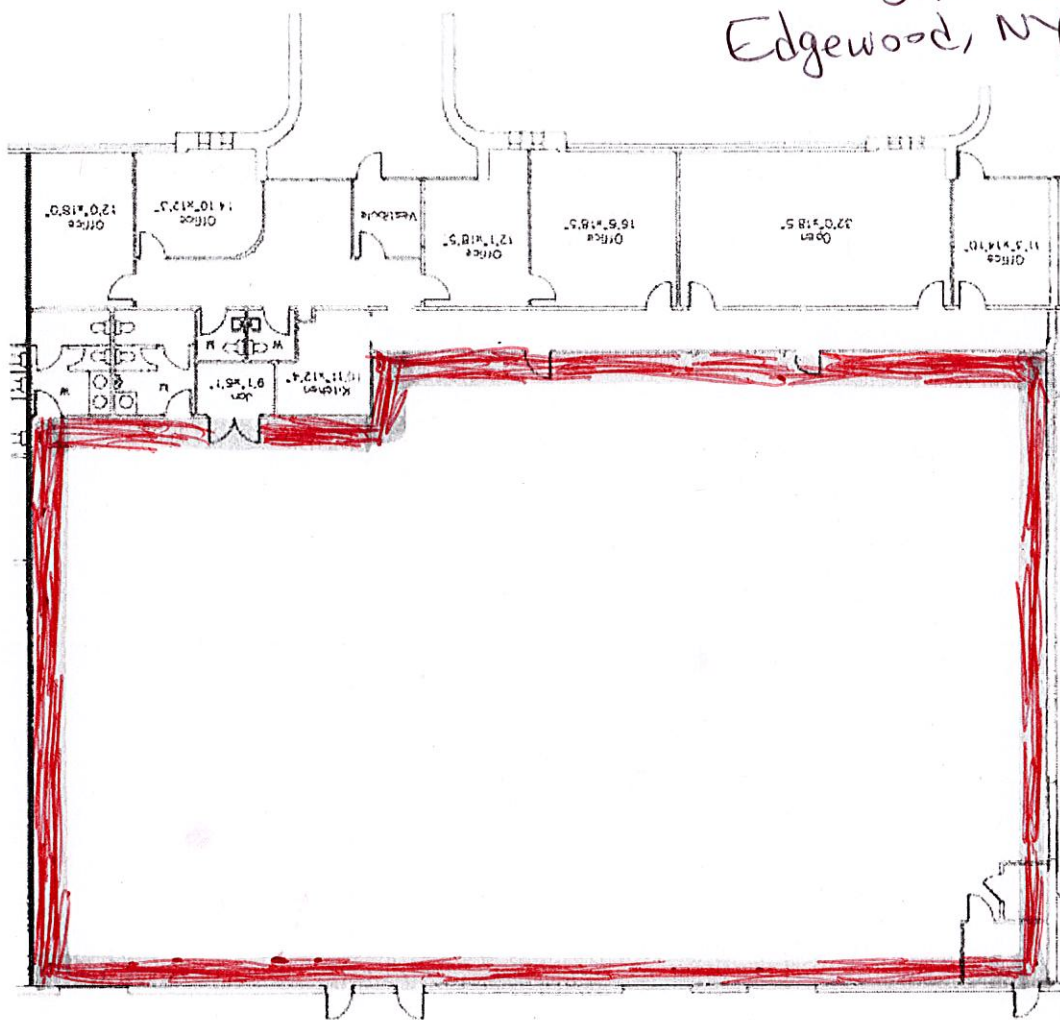

Aiston Fine Art Services

Parking lot

150 Executive Drive
Edgewood, NY

Courtyard