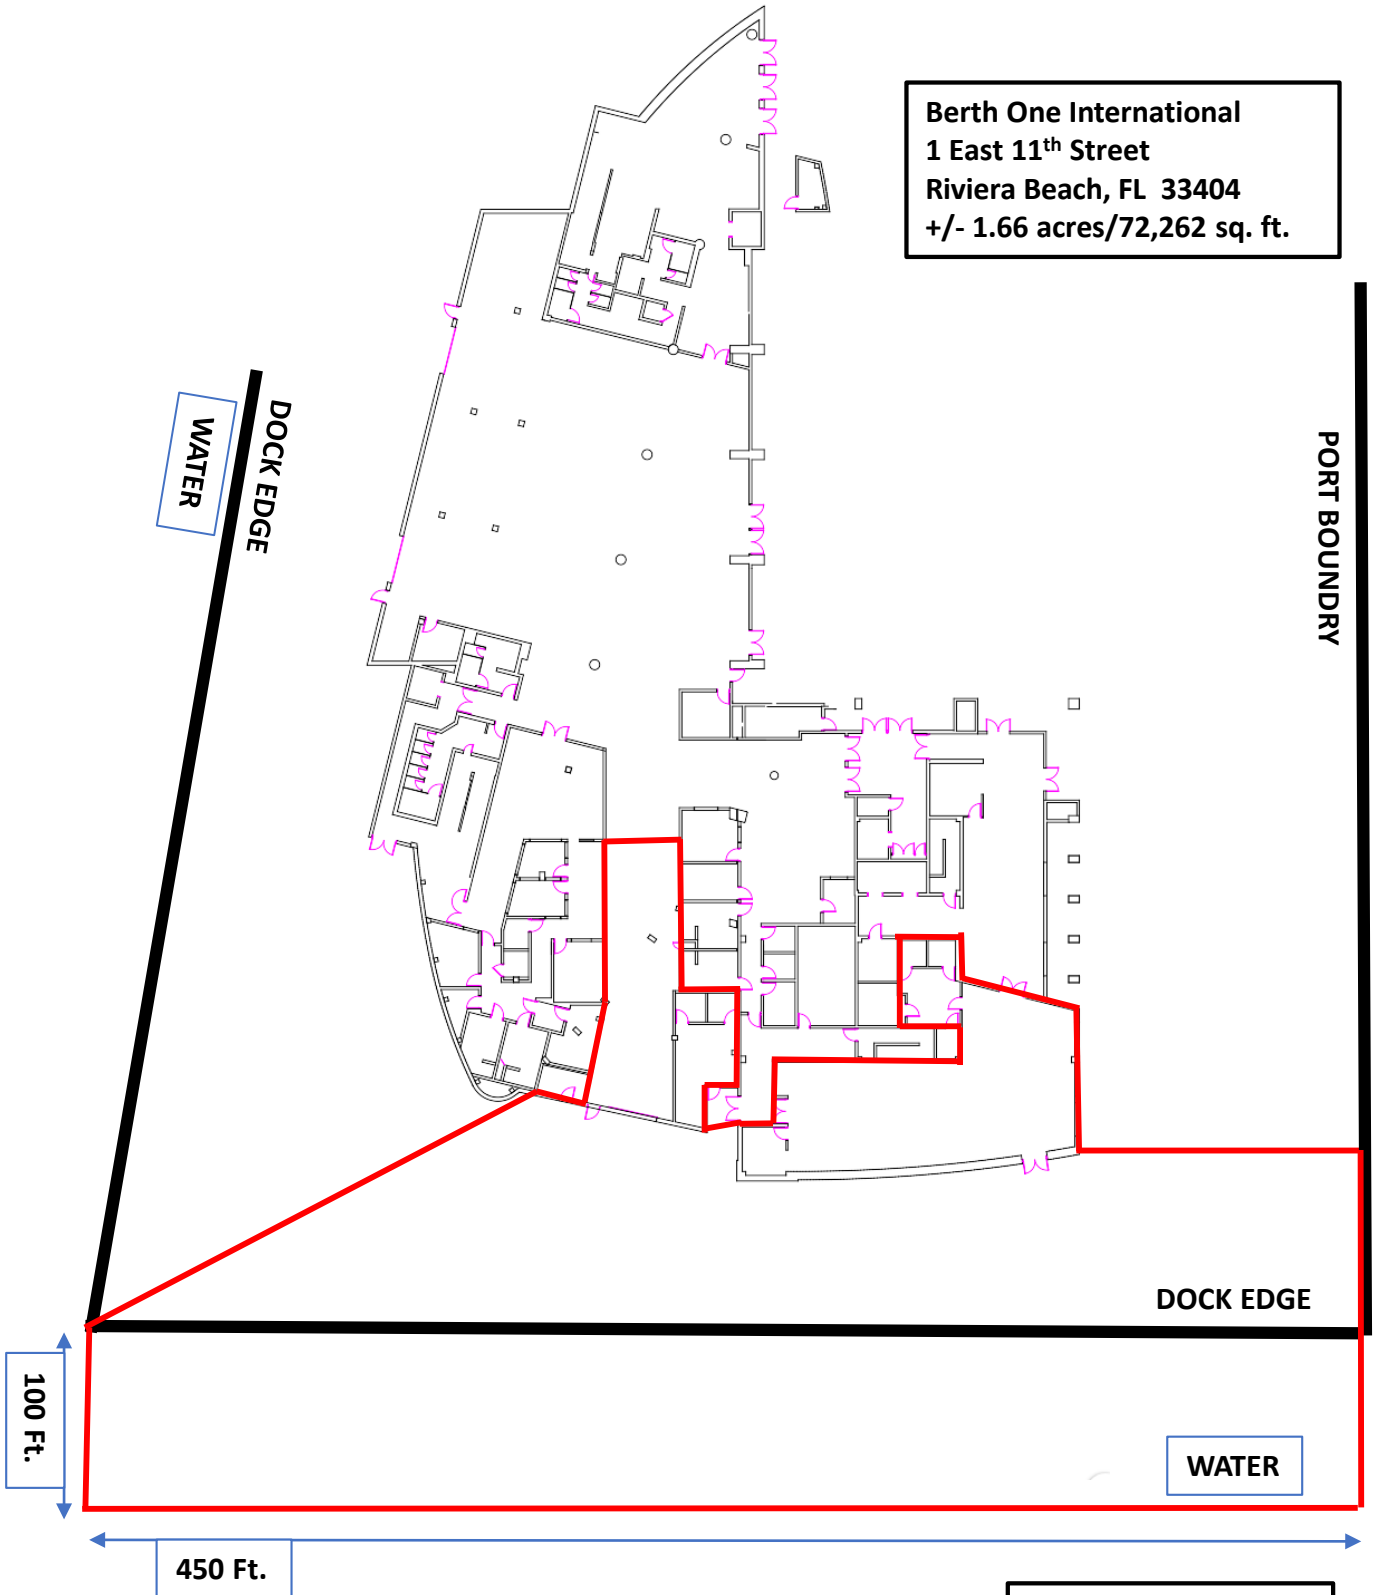

FTZ 135 Proposed Usage-Driven Site 12 – Berth One International

Berth One International
1 East 11th Street
Riviera Beach, FL 33404
+/- 1.66 acres/72,262 sq. ft.

FTZ 135 Proposed Usage-Driven Site 12 – Berth One International