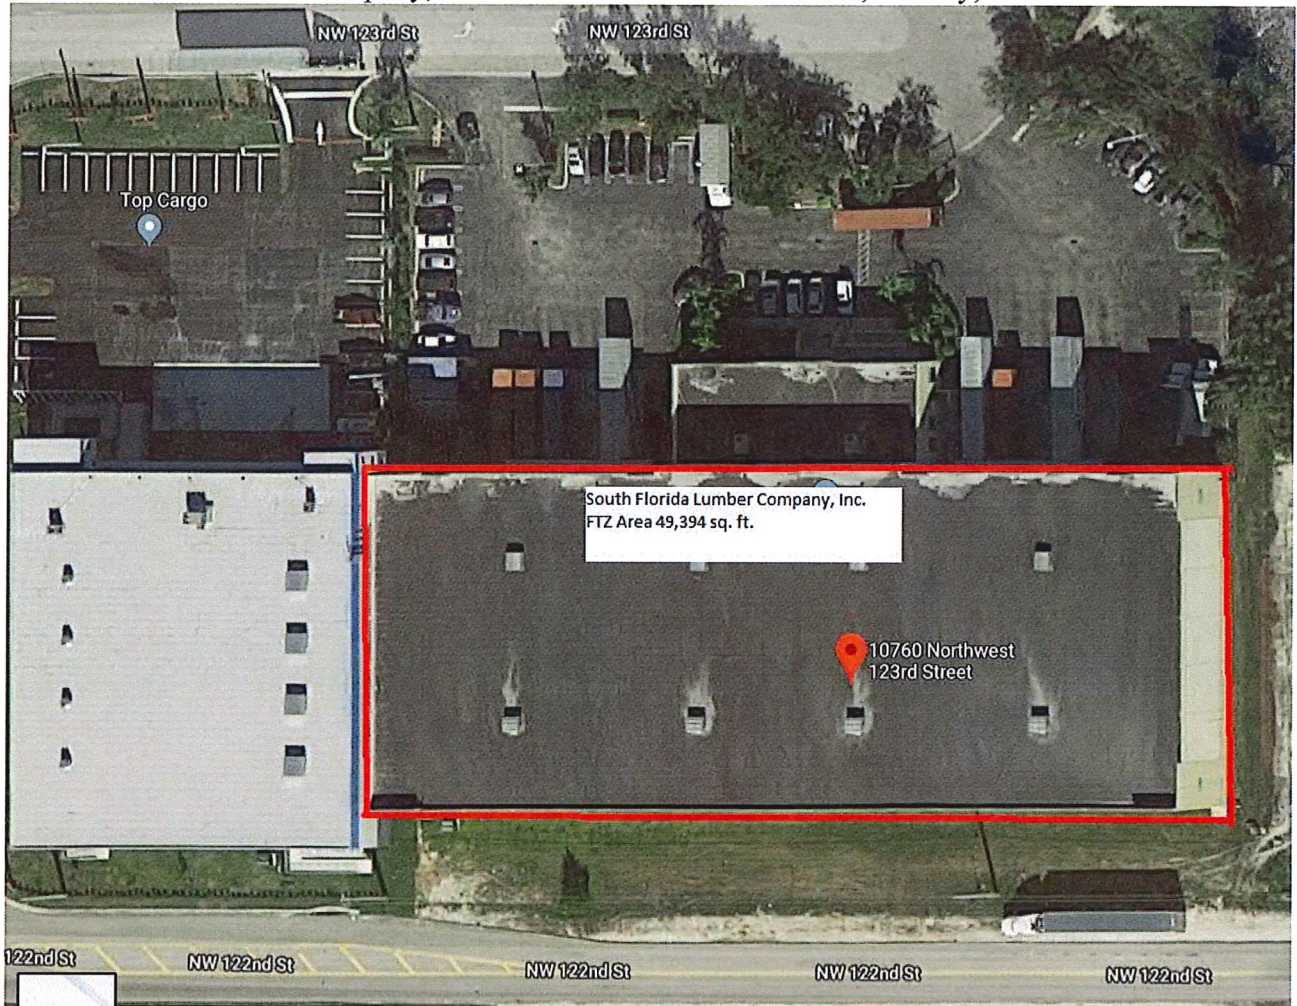

South Florida Lumber Company, Inc. Site 10760 NW 123rd Street, Medley, FL 33178

South Florida Lumber Company, Inc. FTZ site in the area

South Florida Lumber Company, Inc. in FTZ 281