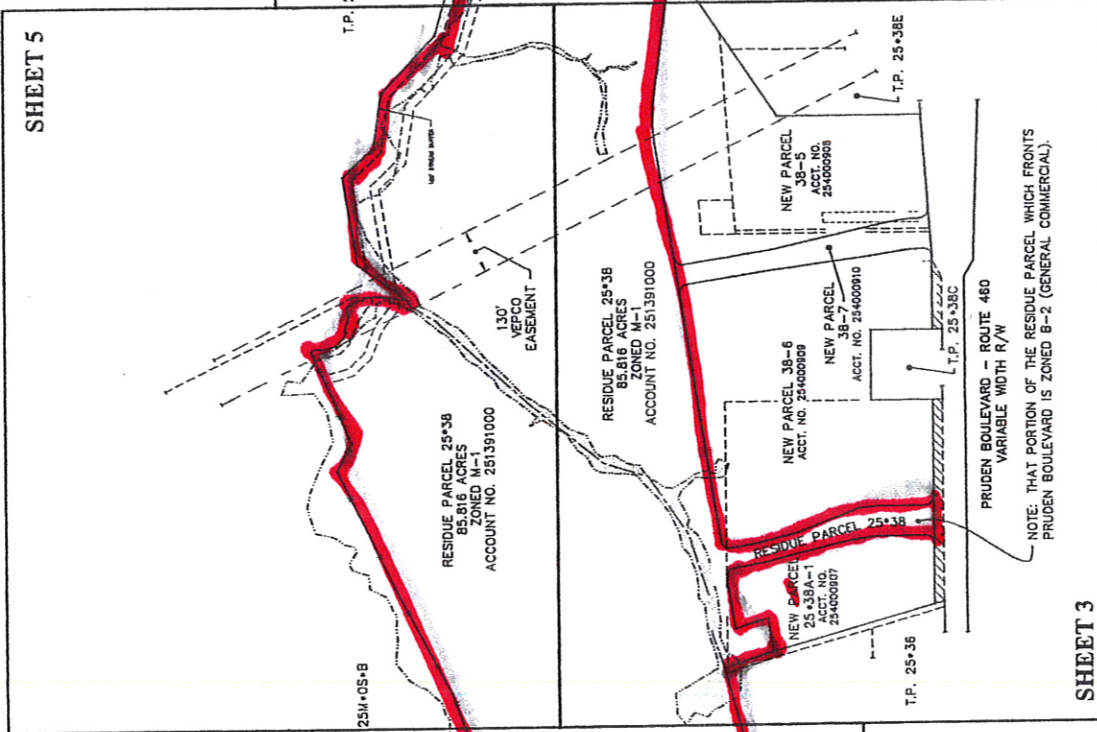

Virginia Regional
 Exhibit D
 Proposed Site 21
 Virginia Regional Commerce Park

INDEX OF SHEETS
 SCALE: 1"=250'
 NOVEMBER
 COURTNEY & ASSOCIATES
 SURVEYORS - ENGINEERS
 SUFFOLK, VIRGINIA
 (757) 539-0036

SHEET TWO OF SIX