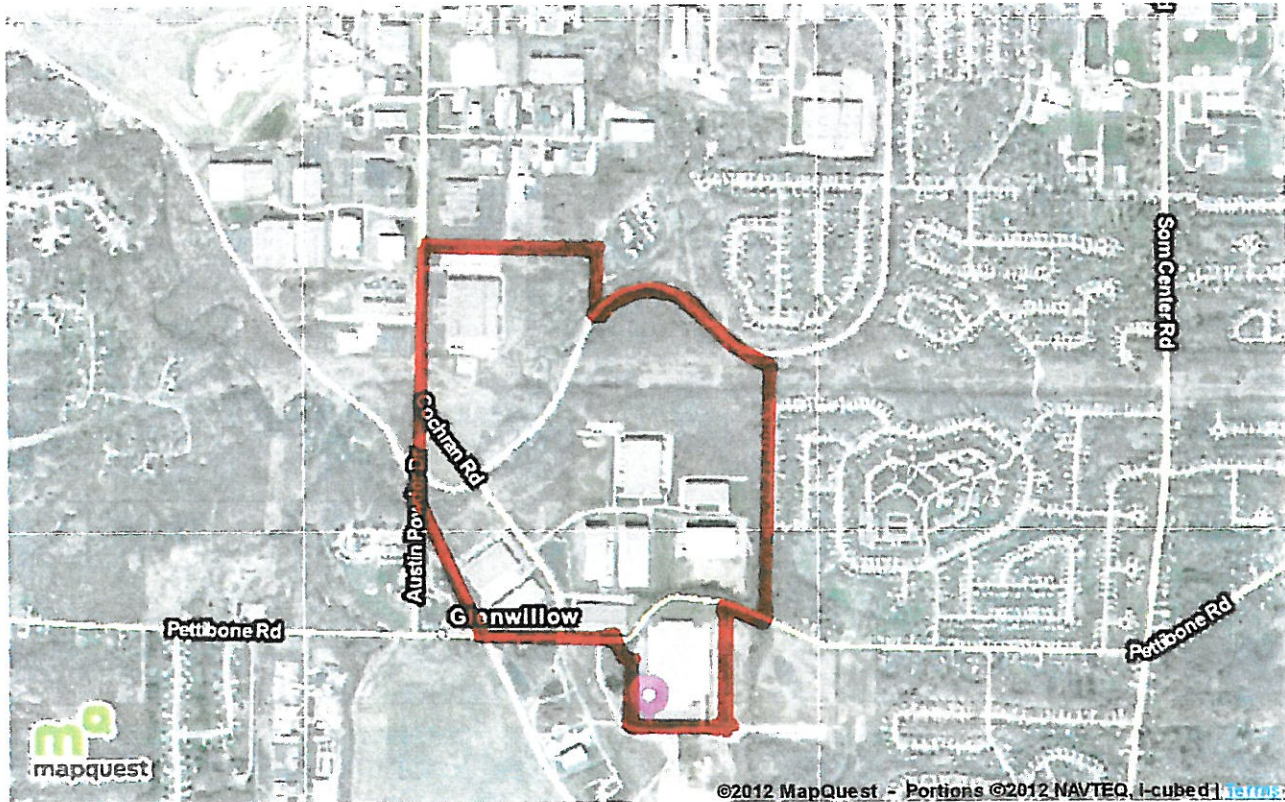

Map of:
30339 Diamond Pkwy
Solon, OH 44139-5400

Exhibit C

©2011 MapQuest, Inc. Use of directions and maps is subject to the MapQuest Terms of Use. We make no guarantee of the accuracy of their content, road conditions or route usability. You assume all risk of use. [View Terms of Use](#)

Cleveland Cuyahoga County Port Authority
Foreign-Trade Zone #40 Site 4
Emerald Valley Business Park

New FTZ Boundaries

324 Acres (after expansion)