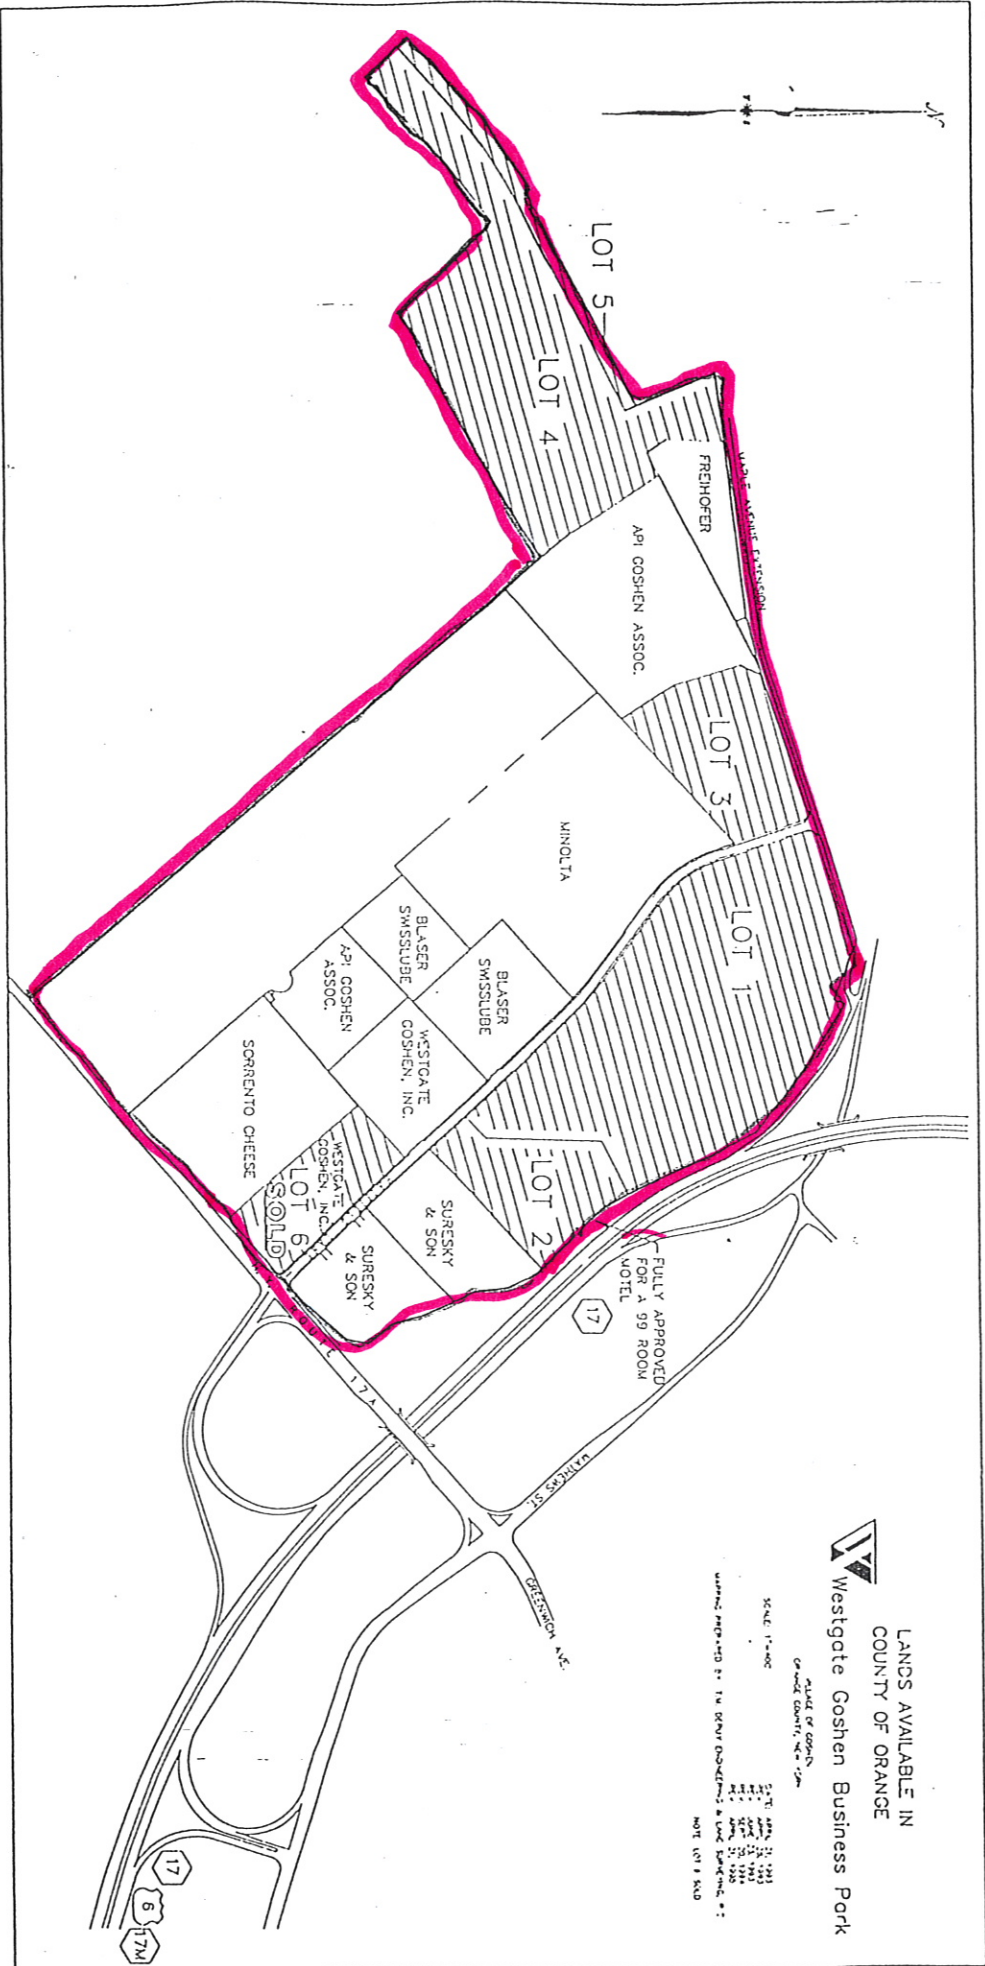

PTZ #37 EXPANSION SITE 7:
WESTGATE-GOSHEN INDUSTRIAL PARK

LANDS AVAILABLE IN
COUNTY OF ORANGE
Westgate Goshen Business Park

SCALE: 1"=100'
DATE OF GOSHEN
COUNTY, ORANGE, CALIF.
DATE: APRIL 11, 1993
BY: [Signature]
TITLE: [Signature]
NOTE: LOT 6 SOLD