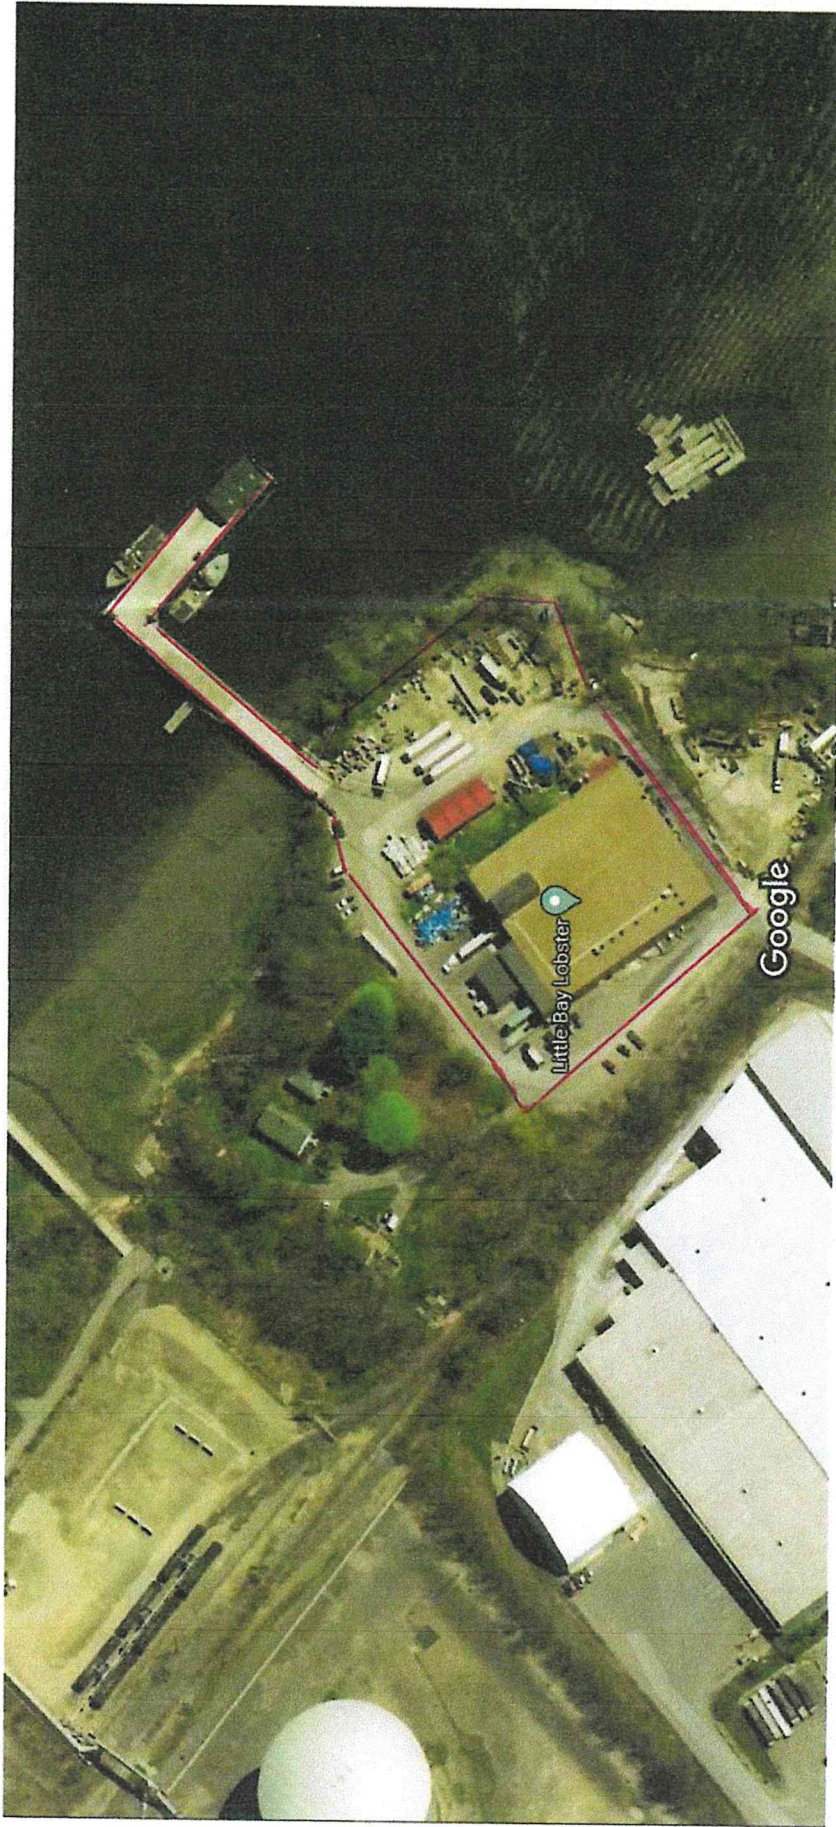

Google Maps Little Bay Lobster Google Map Satellite View

Imagery ©2020 Maine GeoLibrary, Maxar Technologies, U.S. Geological Survey, USDA Farm Service Agency, Map data ©2020 100 ft

Exhibit Depicting Little Bay Lobster in Newington, NH

DESIGNED BY: MRM

DATE: 7/15/20

SCALE: 1"=1000'±