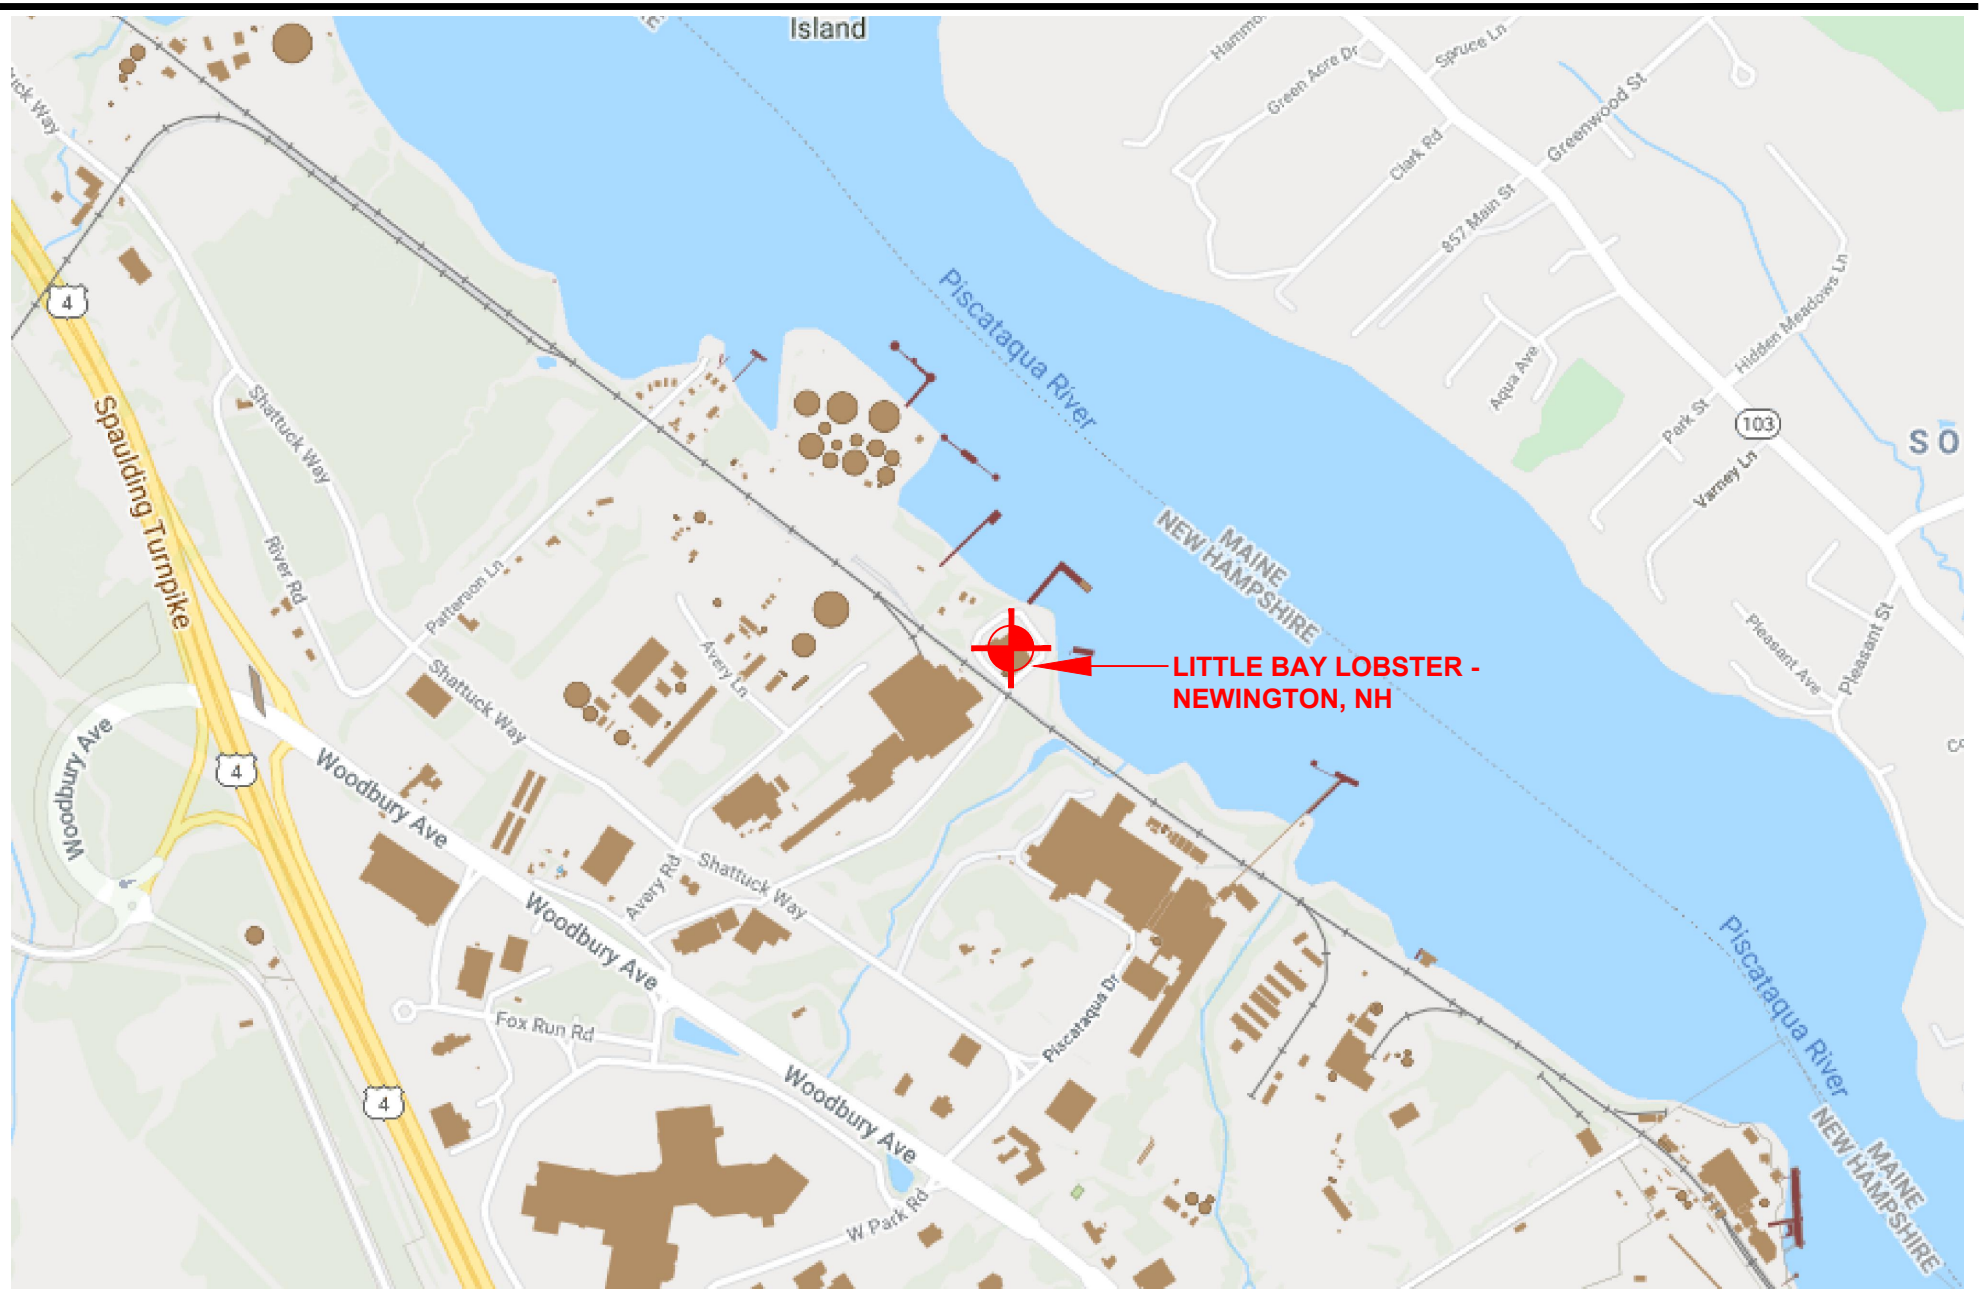

Google Maps Little Bay Lobster Google Map Satellite View

Imagery ©2020 Maine GeoLibrary, Maxar Technologies, U.S. Geological Survey, USDA Farm Service Agency, Map data ©2020 100 ft

Exhibit Depicting Little Bay Lobster in Newington, NH