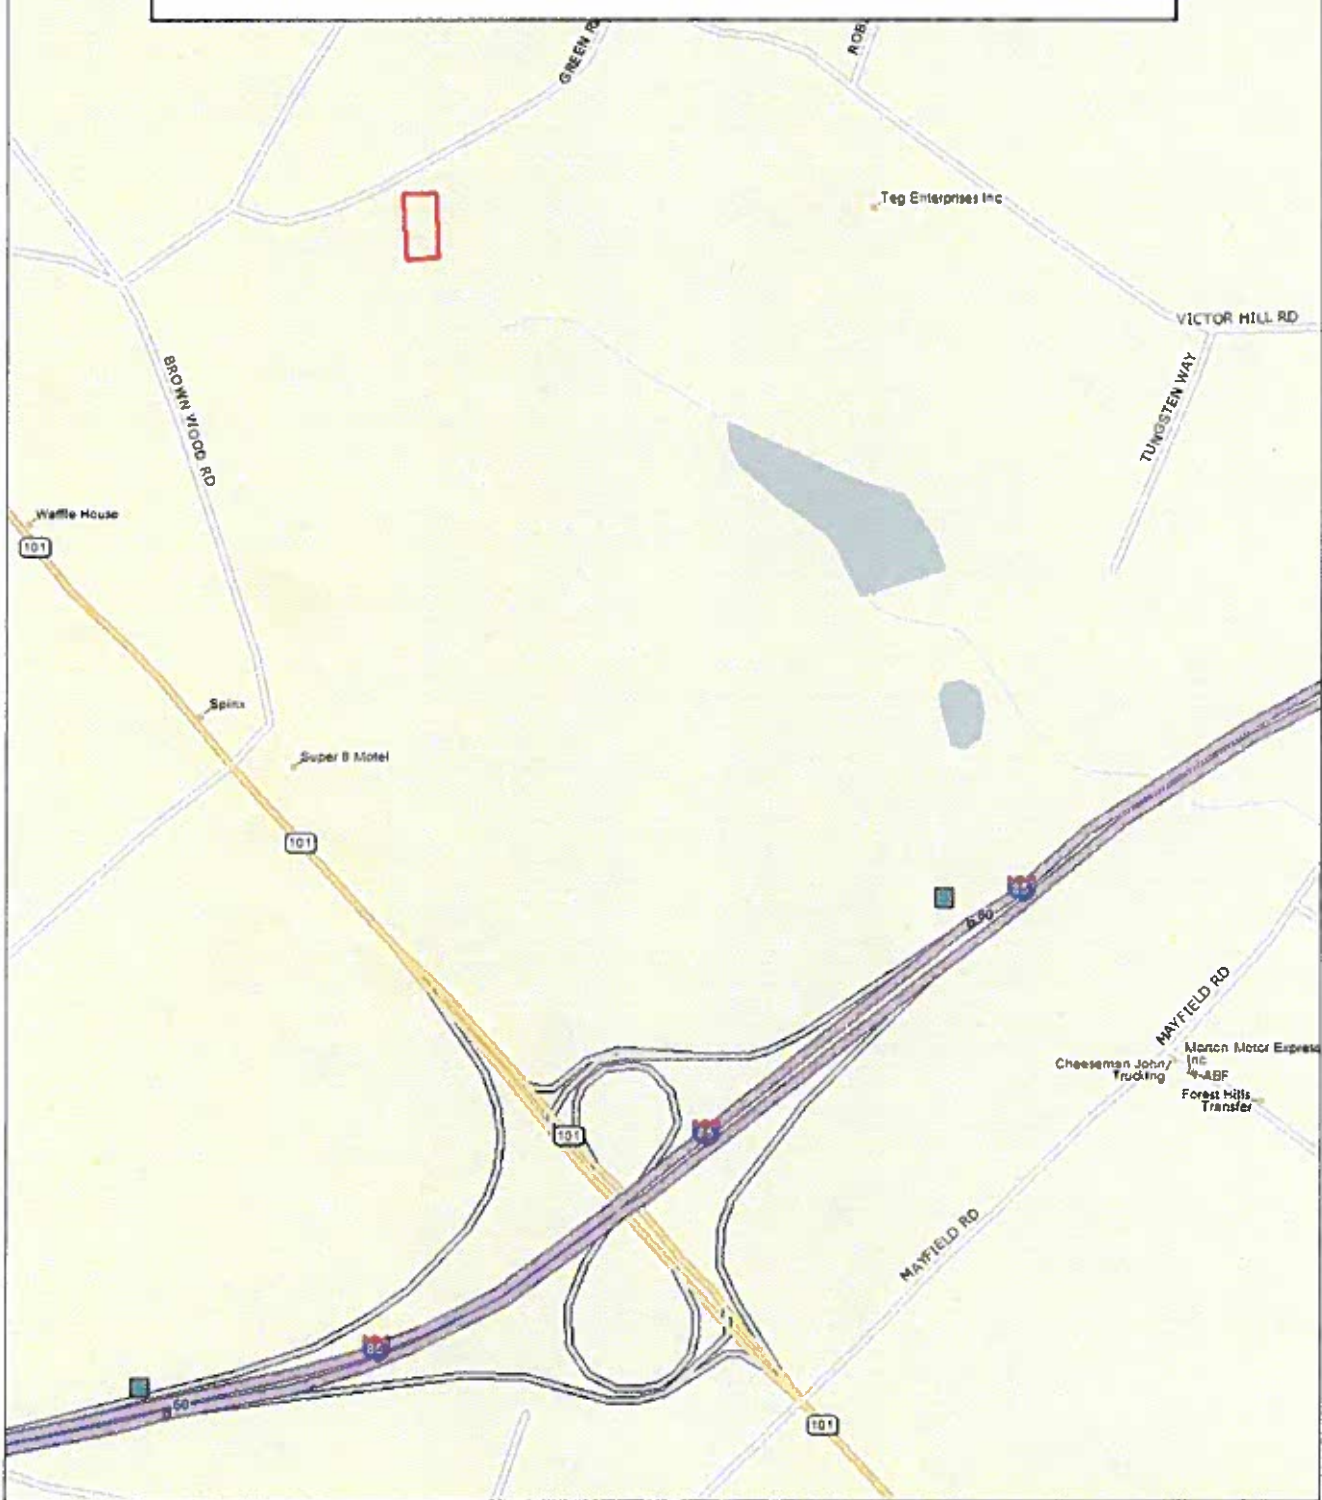

Rudolph Logistics North America Inc.  
FTZ #38 Proposed Usage-Driven Site  
2988 Green Rd, Greer, Sc  
Acreage: +/- 3.94 acres

**EXHIBIT "A-1"**  
**PLAN SHOWING LAND**

# Rudolph Logistics North America Inc FTZ 38 Proposed Usage-Driven Site

Data use subject to license

© DeLorme DeLorme Street Atlas USA© 2015

www.delorme.com

Data Zoom 14-5