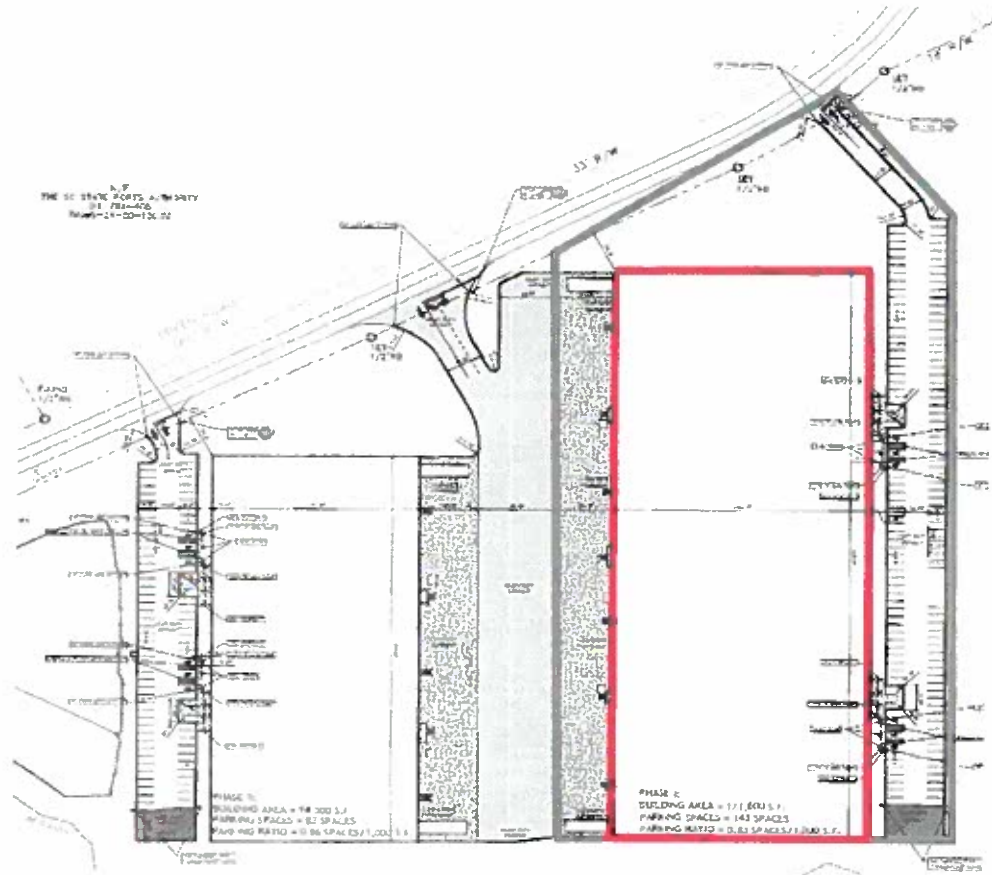

Rudolph Logistics North America Inc.  
FTZ #38 Proposed Usage-Driven Site  
2988 Green Rd, Greer, Sc  
Acreage: +/- 3.94 acres

**EXHIBIT "A-1"**  
**PLAN SHOWING LAND**