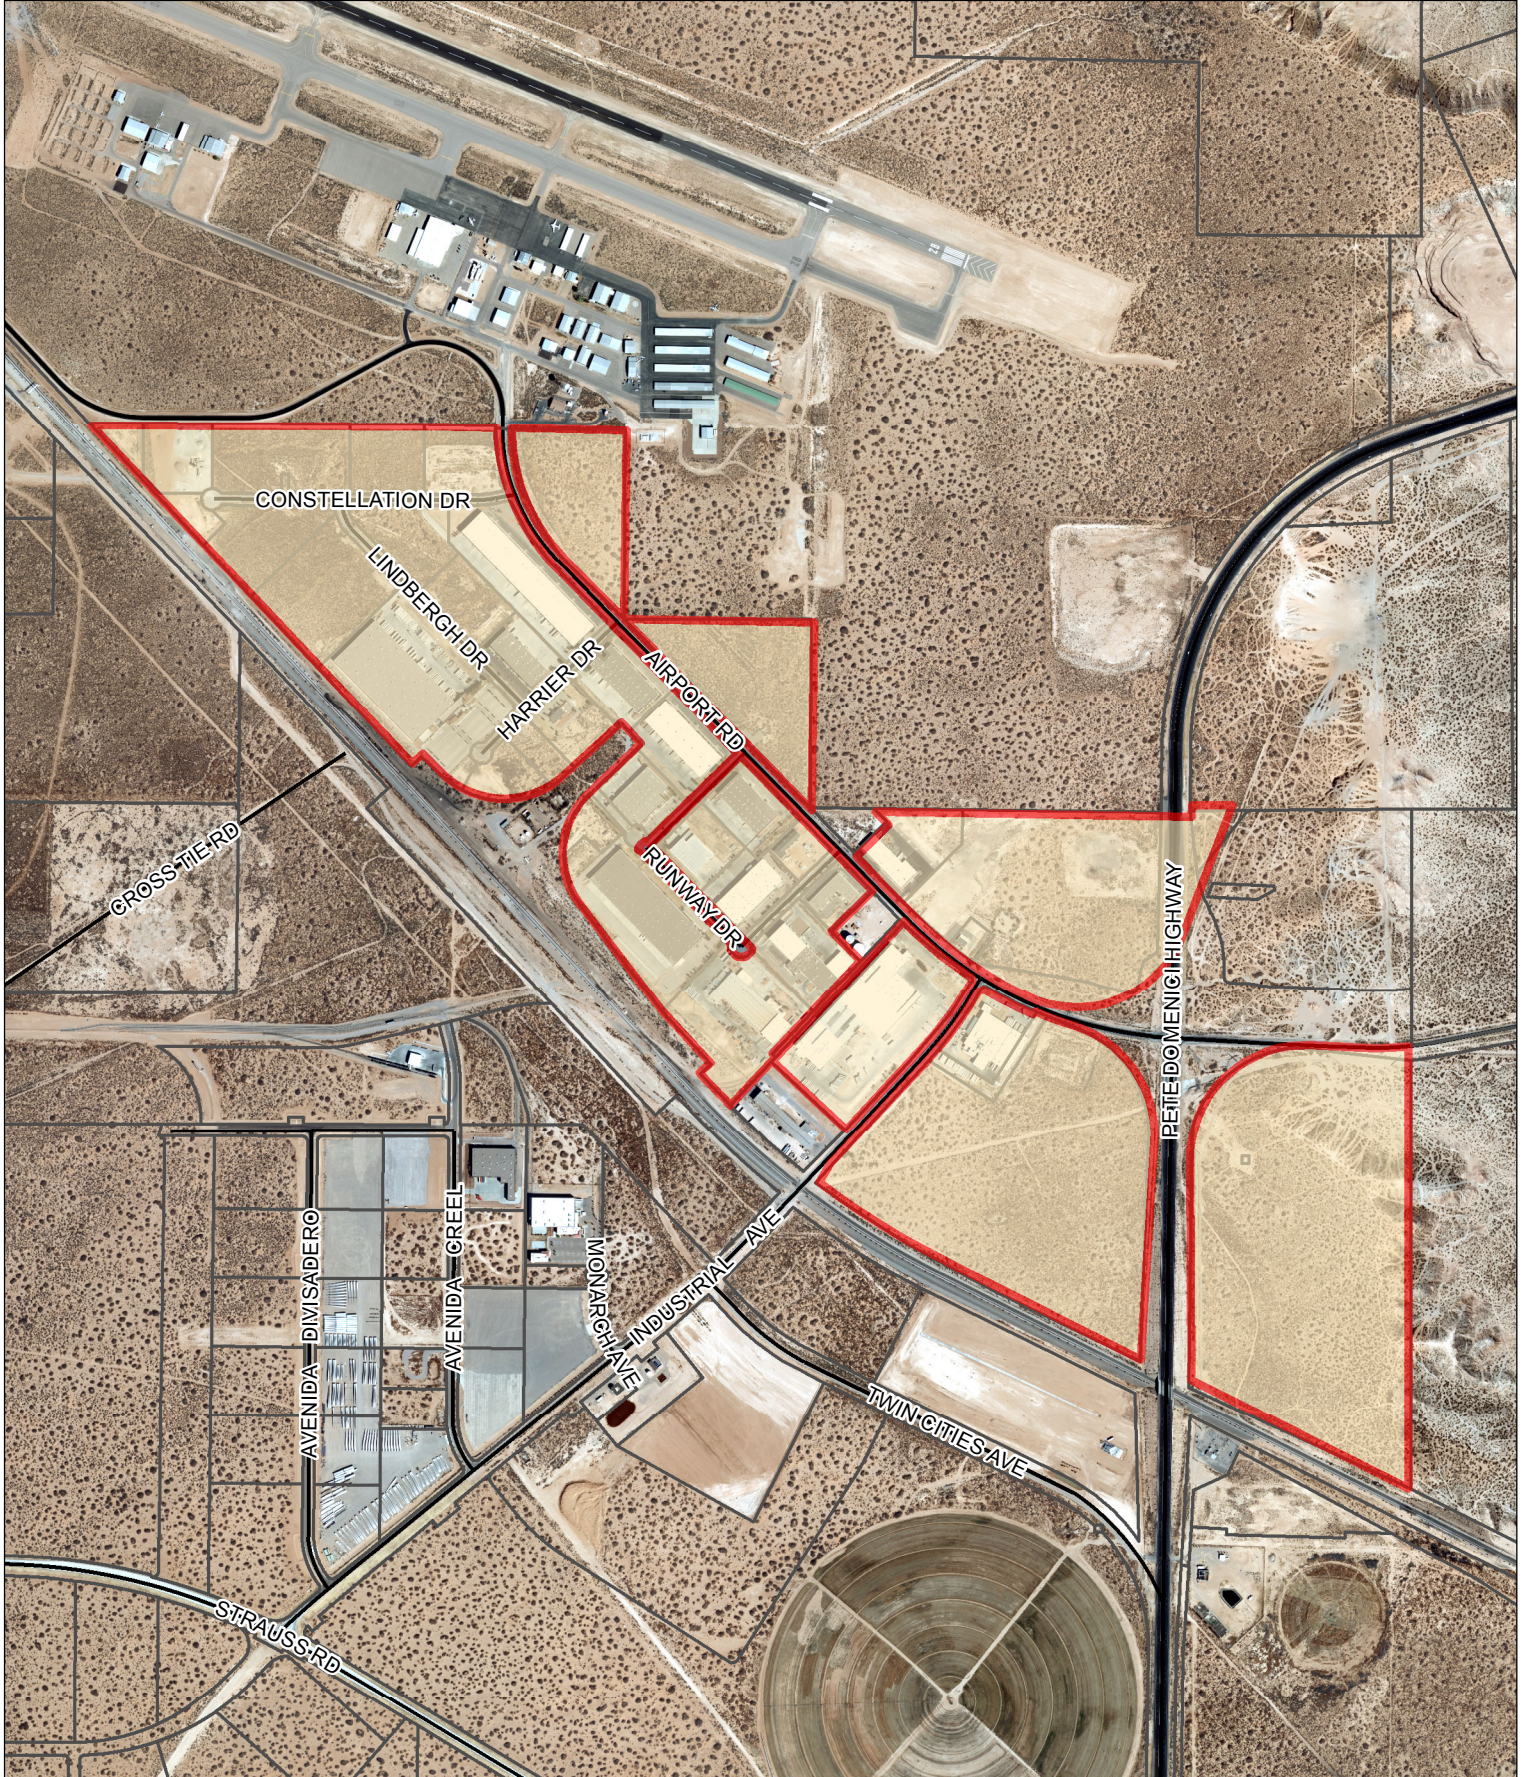

Foreign Trade Zone 197

Site 01 - Santa Teresa Business Center

Sunset Date: June 30, 2019

Map Produced by the
Doña Ana County
Community Development
Department
GIS - Mapping Division
845 N. Motel Blvd.
Las Cruces, NM 88007

Legend

-  FTZ 197 Magnet Site Boundaries
-  Approximate Parcel Boundaries

February 2017