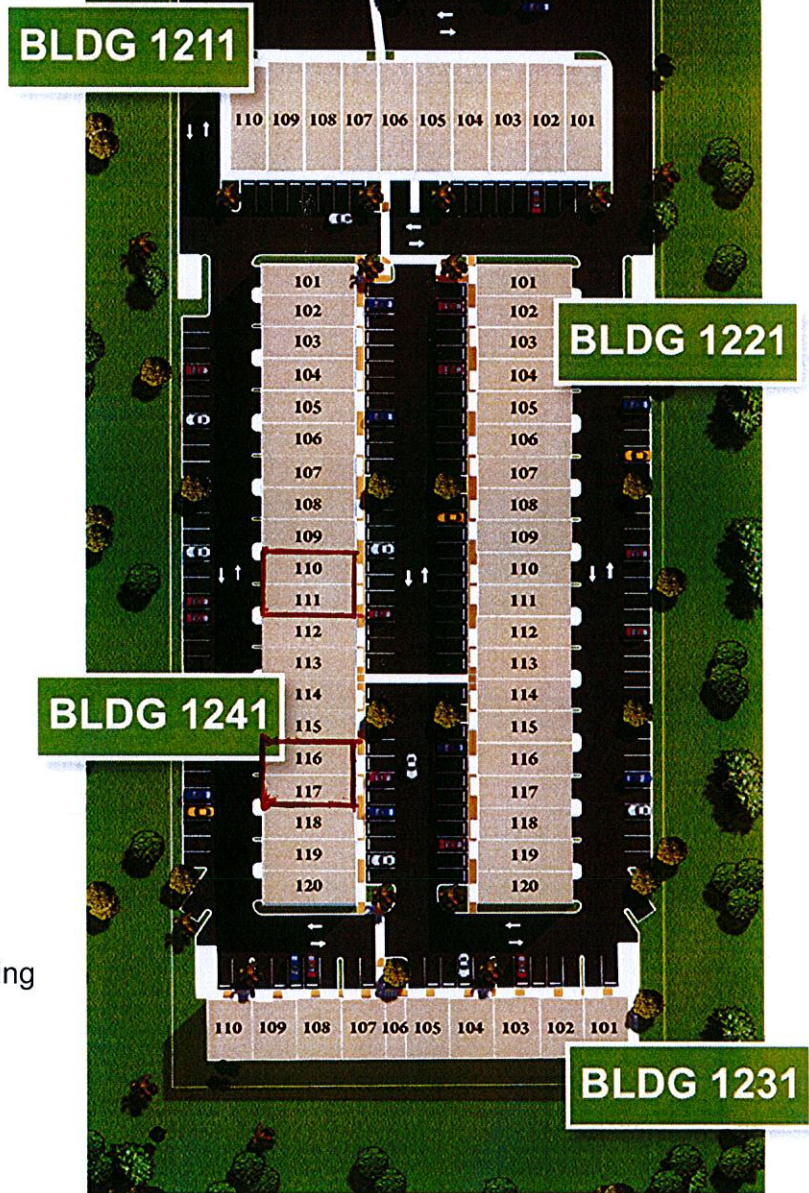

(For CSB)

(For CRM)  
(For TT)

All 3 tenants participating  
total 0.14 acres

SITE PLAN  
TOTAL BUILDINGS: 4  
TOTAL UNITS: 60

1241 Stirling Road  
Dania Beach, FL