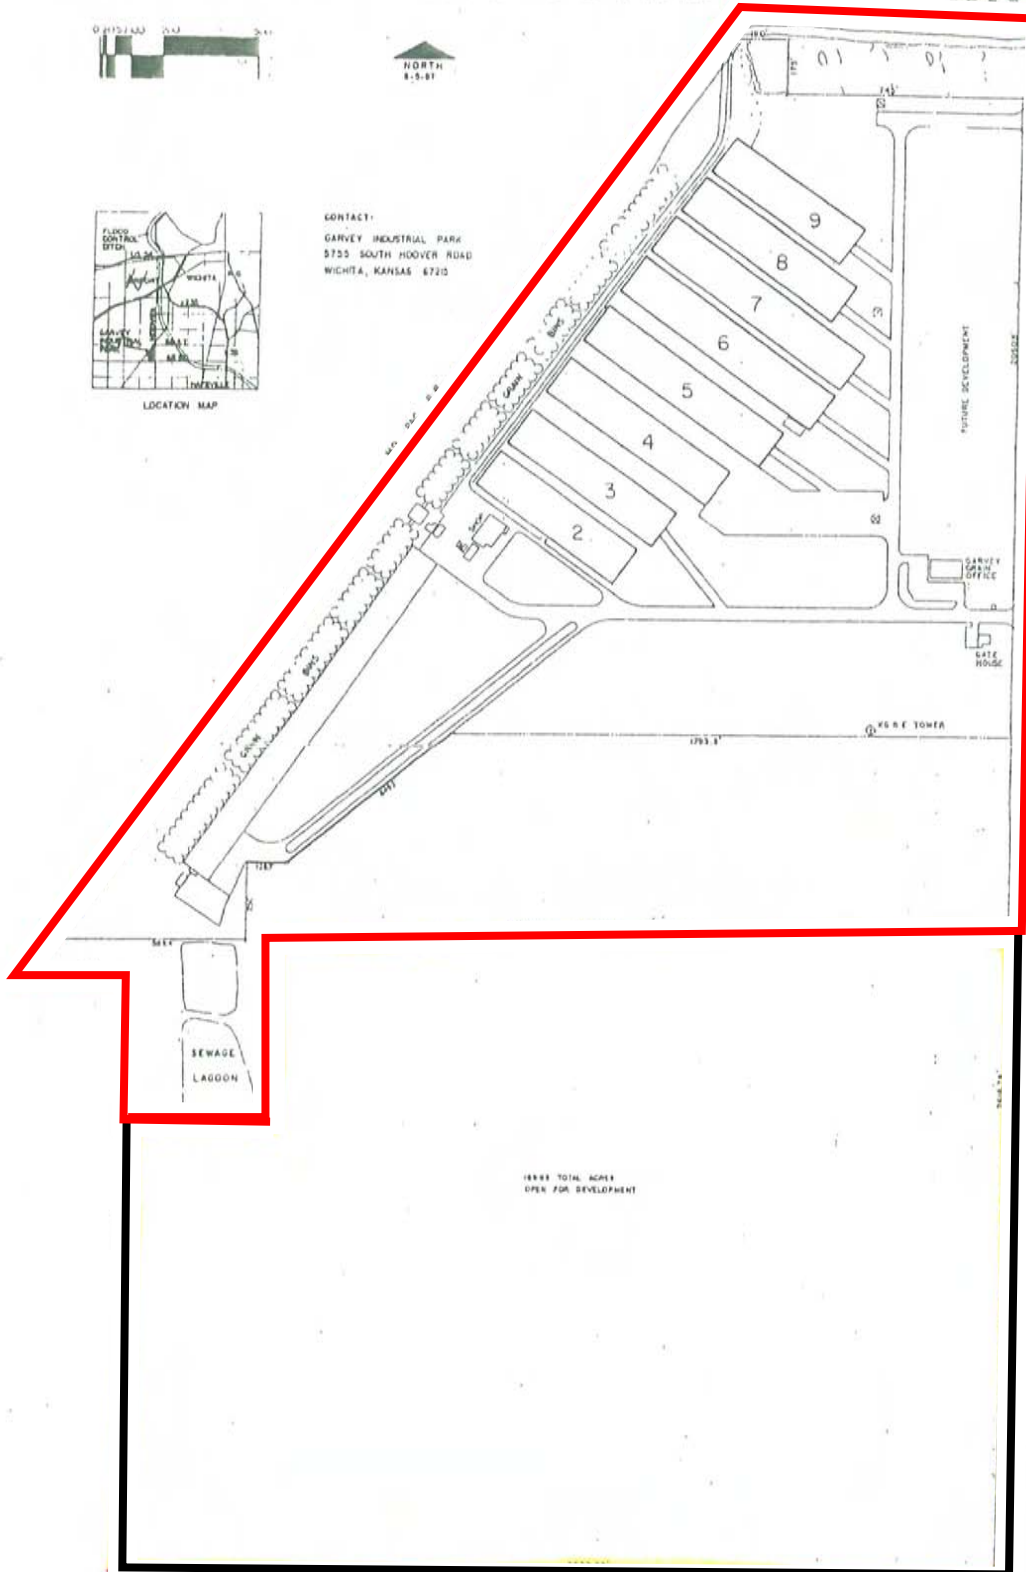

MASTER SITE PLAN GARVEY INDUSTRIAL PARK

LOCATION MAP

CONTACT:
GARVEY INDUSTRIAL PARK
5733 SOUTH HOOVER ROAD
WICHITA, KANSAS 67210

New
*Master Site
Plan
Garvey
Industrial
Park FTZ
#161 GPZ*