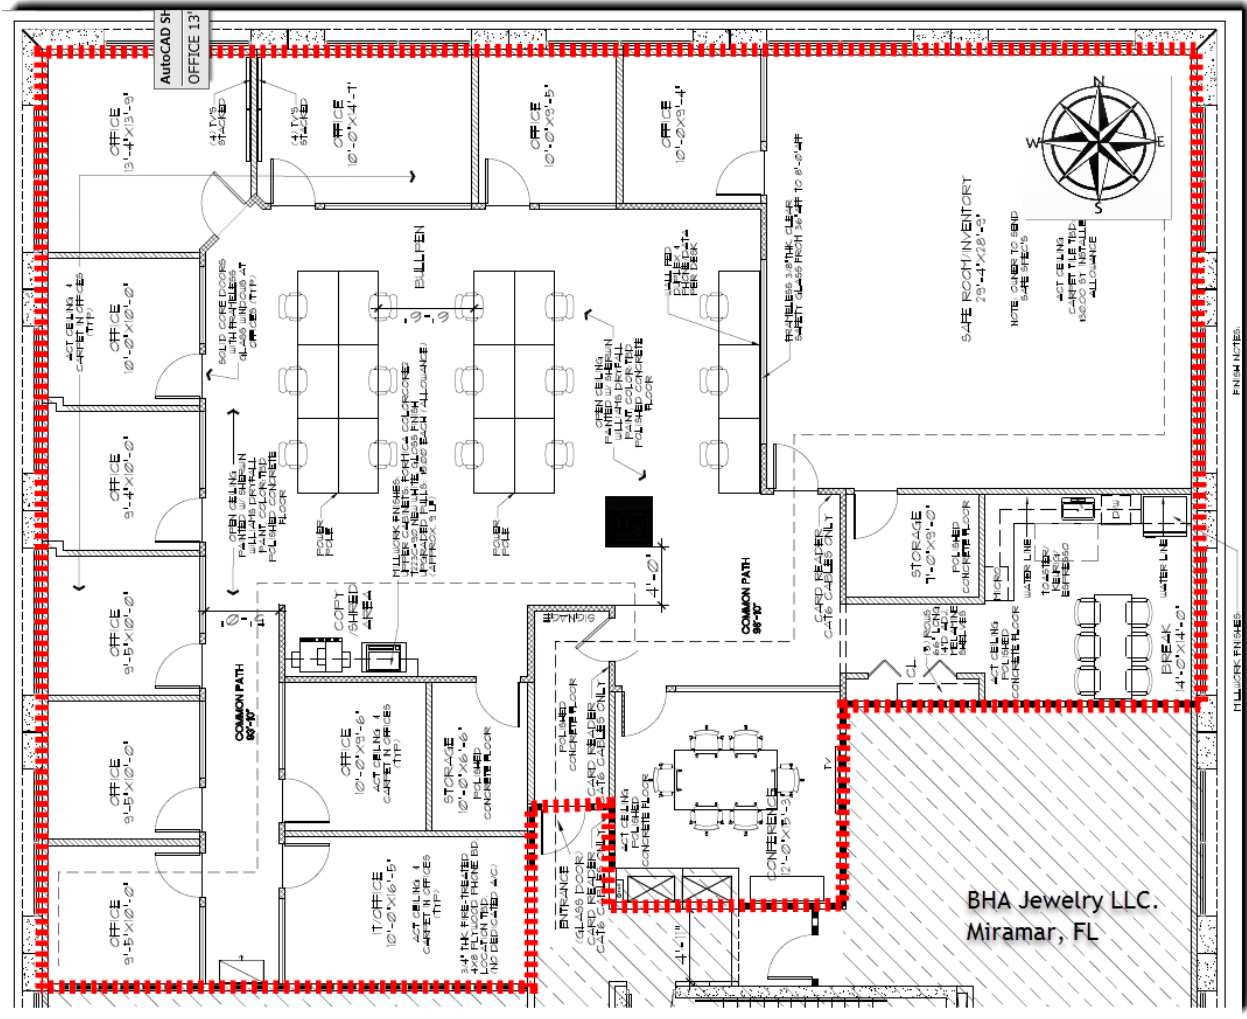

Appendix 1

A clear and detailed site map showing existing and planned structures.

Figure 1 - Suite 403 (4th Floor) layout, 5,175 sq. ft. approximately

Figure 2 - - Suite 303 (3rd Floor) layout, 2,067 sq. ft. approximately

Figure 3 – BHA Jewelry LLC map location