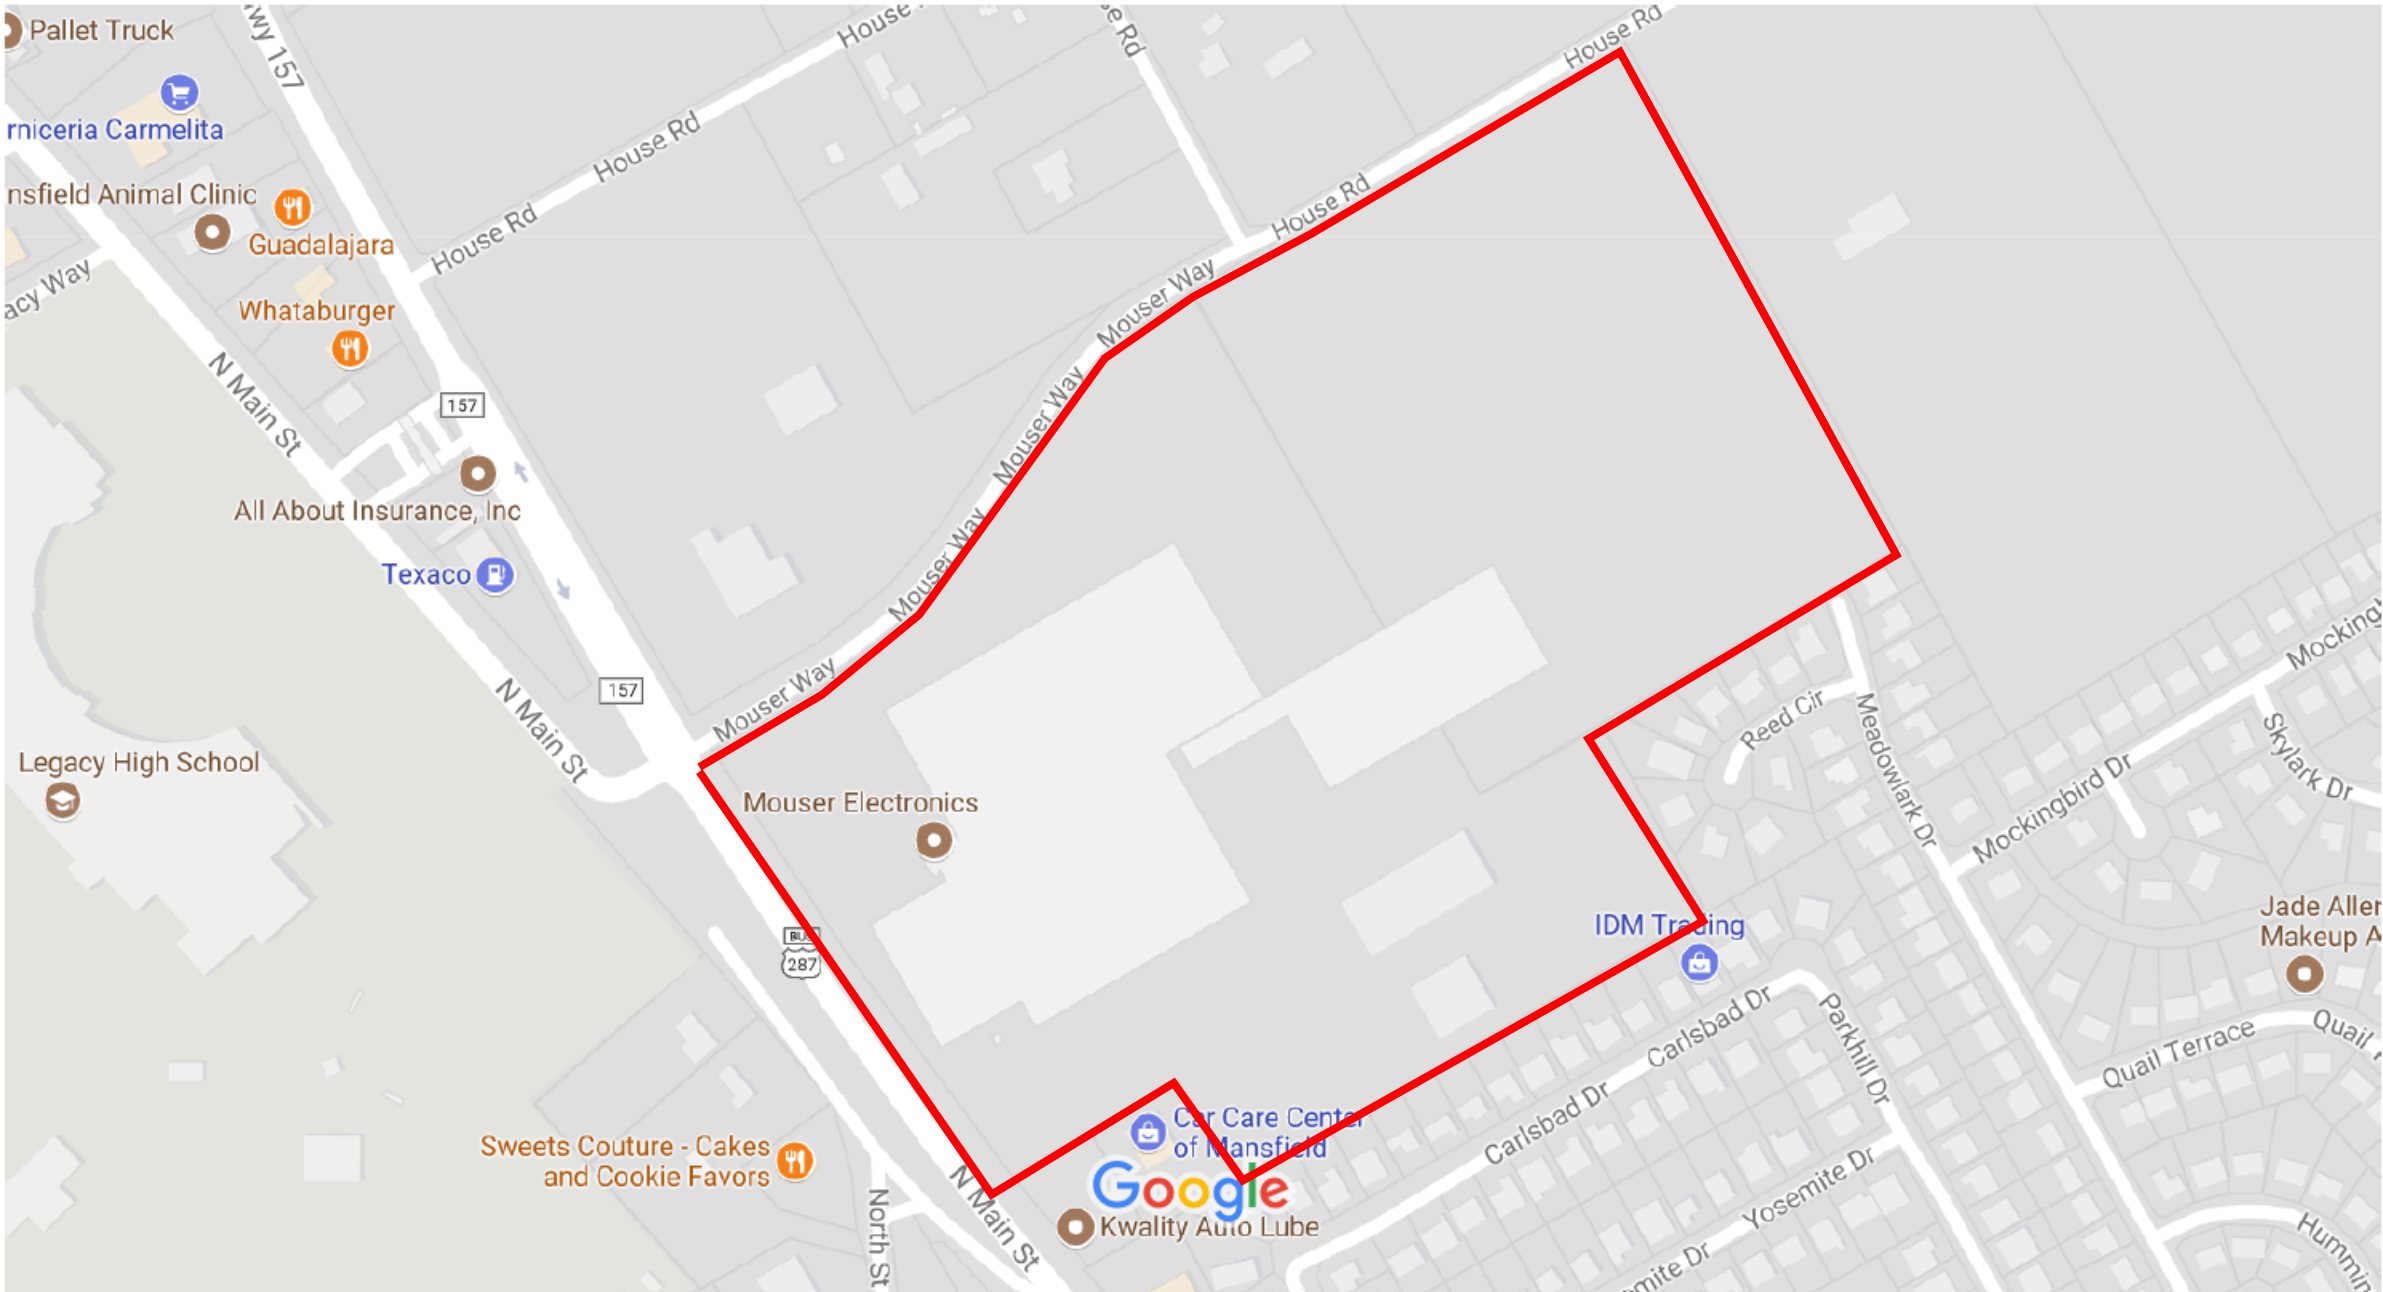

**MOUSER ELECTRONICS, INC**  
**1000 N MAIN ST, MANSFIELD, TX 76063**

Pallet Truck

Guadalupe Carmelita

Mansfield Animal Clinic

Guadalajara

Whataburger

All About Insurance, Inc

Texaco

Legacy High School

Mouser Electronics

IDM Trading

Car Care Center of Mansfield

Kwaliti Auto Lube

Sweets Couture - Cakes and Cookie Favors

Jade Allen Makeup A

House Rd

Mouser Way

N Main St

Carlsbad Dr

Yosemite Dr

Reed Cir

Meadowlark Dr

Mockingbird Dr

Skylark Dr