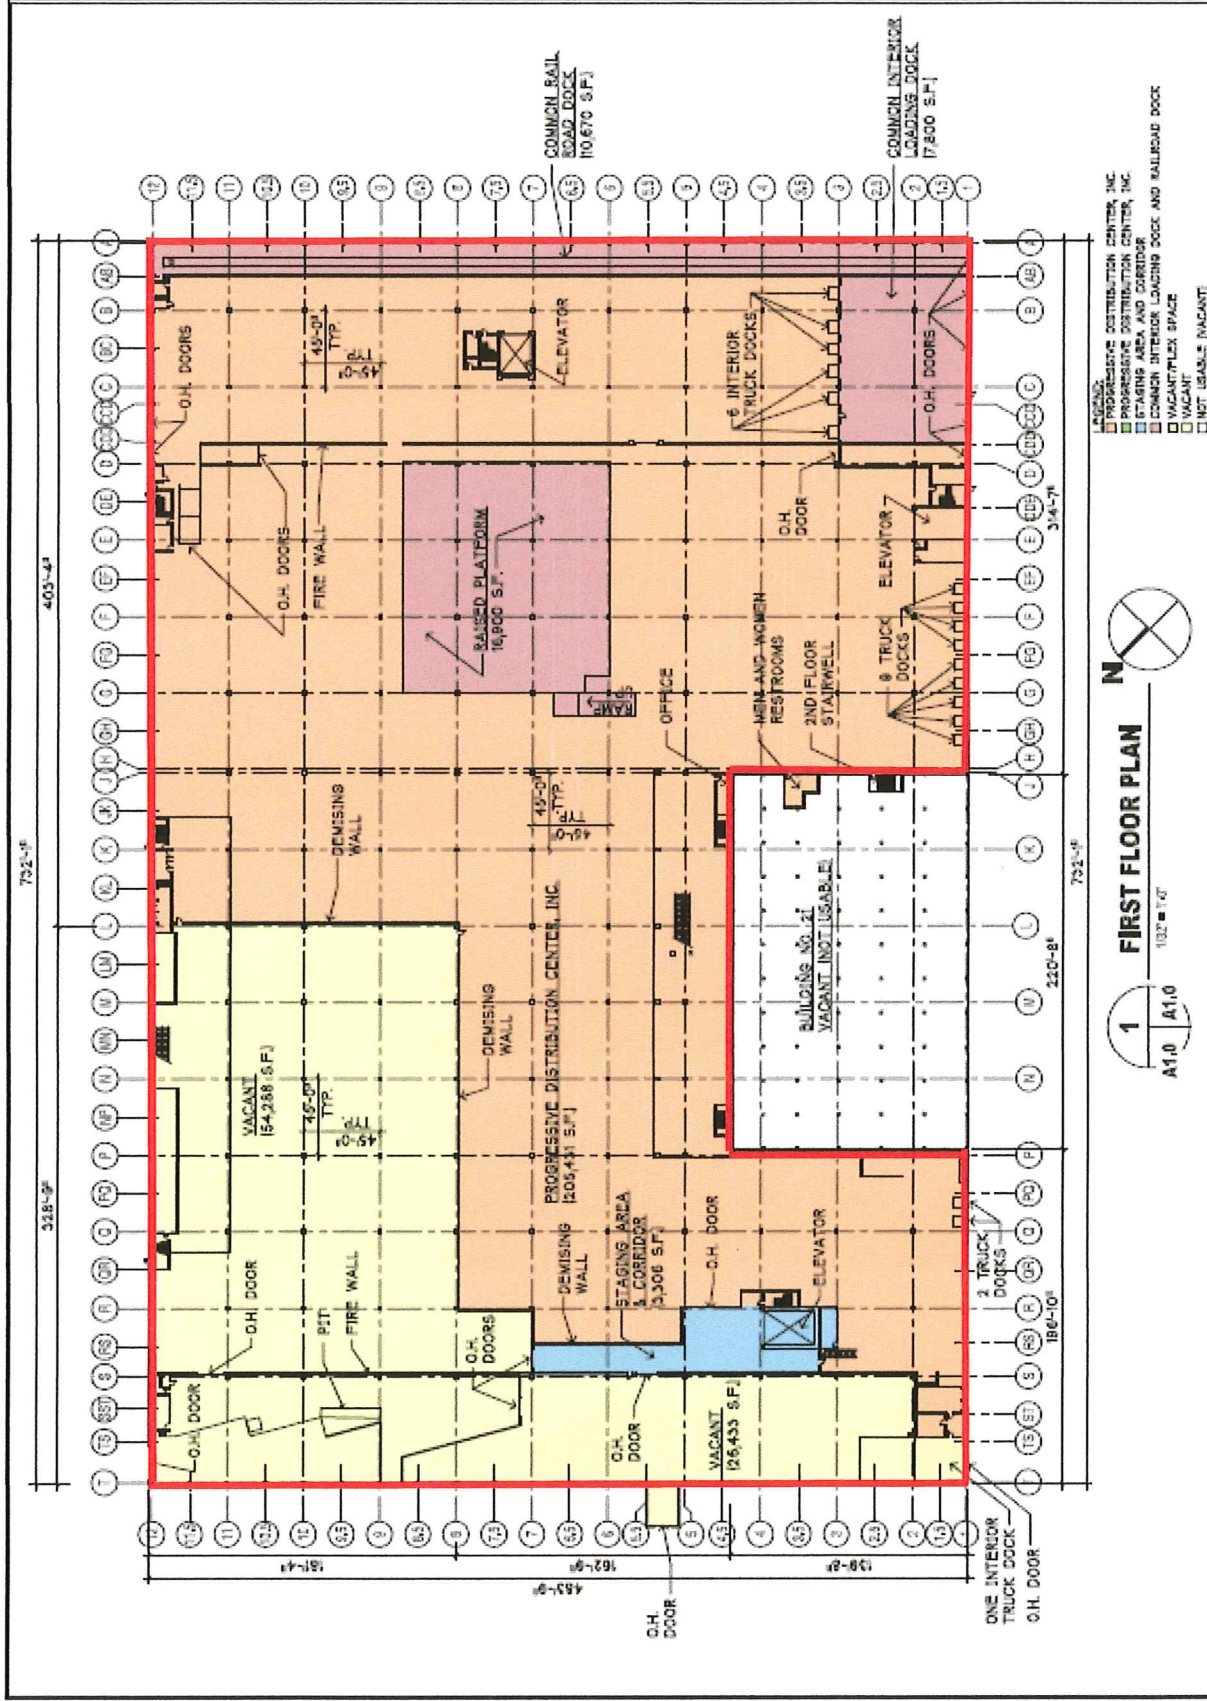

FTZ Map of Progressive Distribution Centers – Fort St. (as of 4/10/17)

- LEGEND:**
- PROGRESSIVE DISTRIBUTION CENTER, INC.
 - PROGRESSIVE DISTRIBUTION CENTER, INC.
 - PROGRESSIVE DISTRIBUTION CENTER, INC.
 - COMMON INTERIOR LOADING DOCK AND RAILROAD DOCK
 - VACANT/FLX SPACE
 - VACANT
 - NOT USABLE, VACANT

1 **FIRST FLOOR PLAN**

A1.0 A1.0 1/32" = 1'-0"

N

= FTZ Space