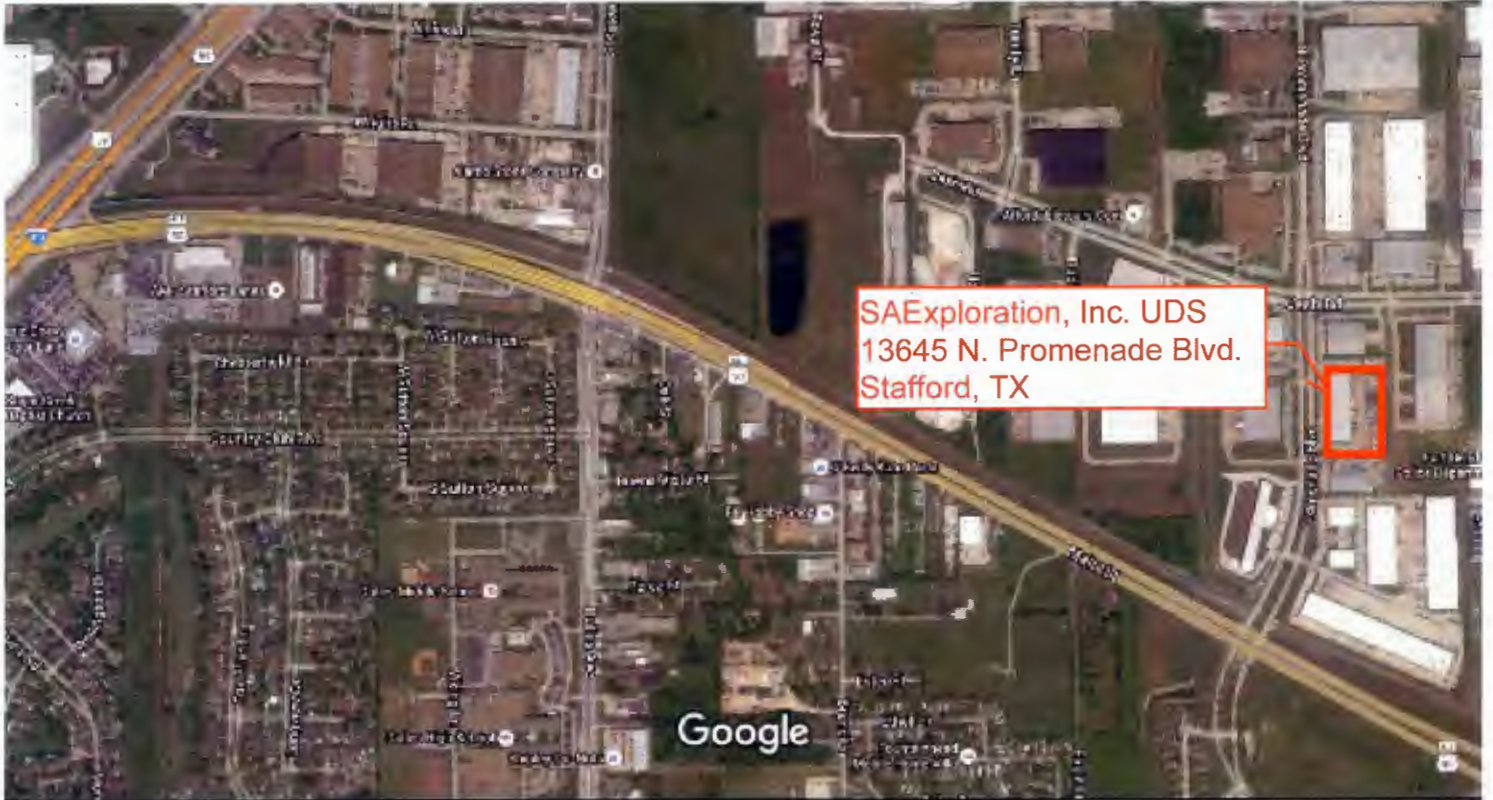

13645 N Promenade Blvd

Geokinetics Proposed FTZ Site

Imagery ©2015 Google, Map data

<https://www.google.com/maps/place/13645+N+Promenade+Blvd,+Stafford,+TX+77477/@29.625483,-95.5690731,345m/data=!3m1!1e3!4m2!3m1!1s0x8640e62ccef5a35:>

Imagery ©2015 DigitalGlobe, Houston-Galveston Area Council, Texas General Land Office, Texas Orthoimagery Program, U.S. Geological Survey, USDA Farm Service Agency, Map data ©2015 Google

500 ft