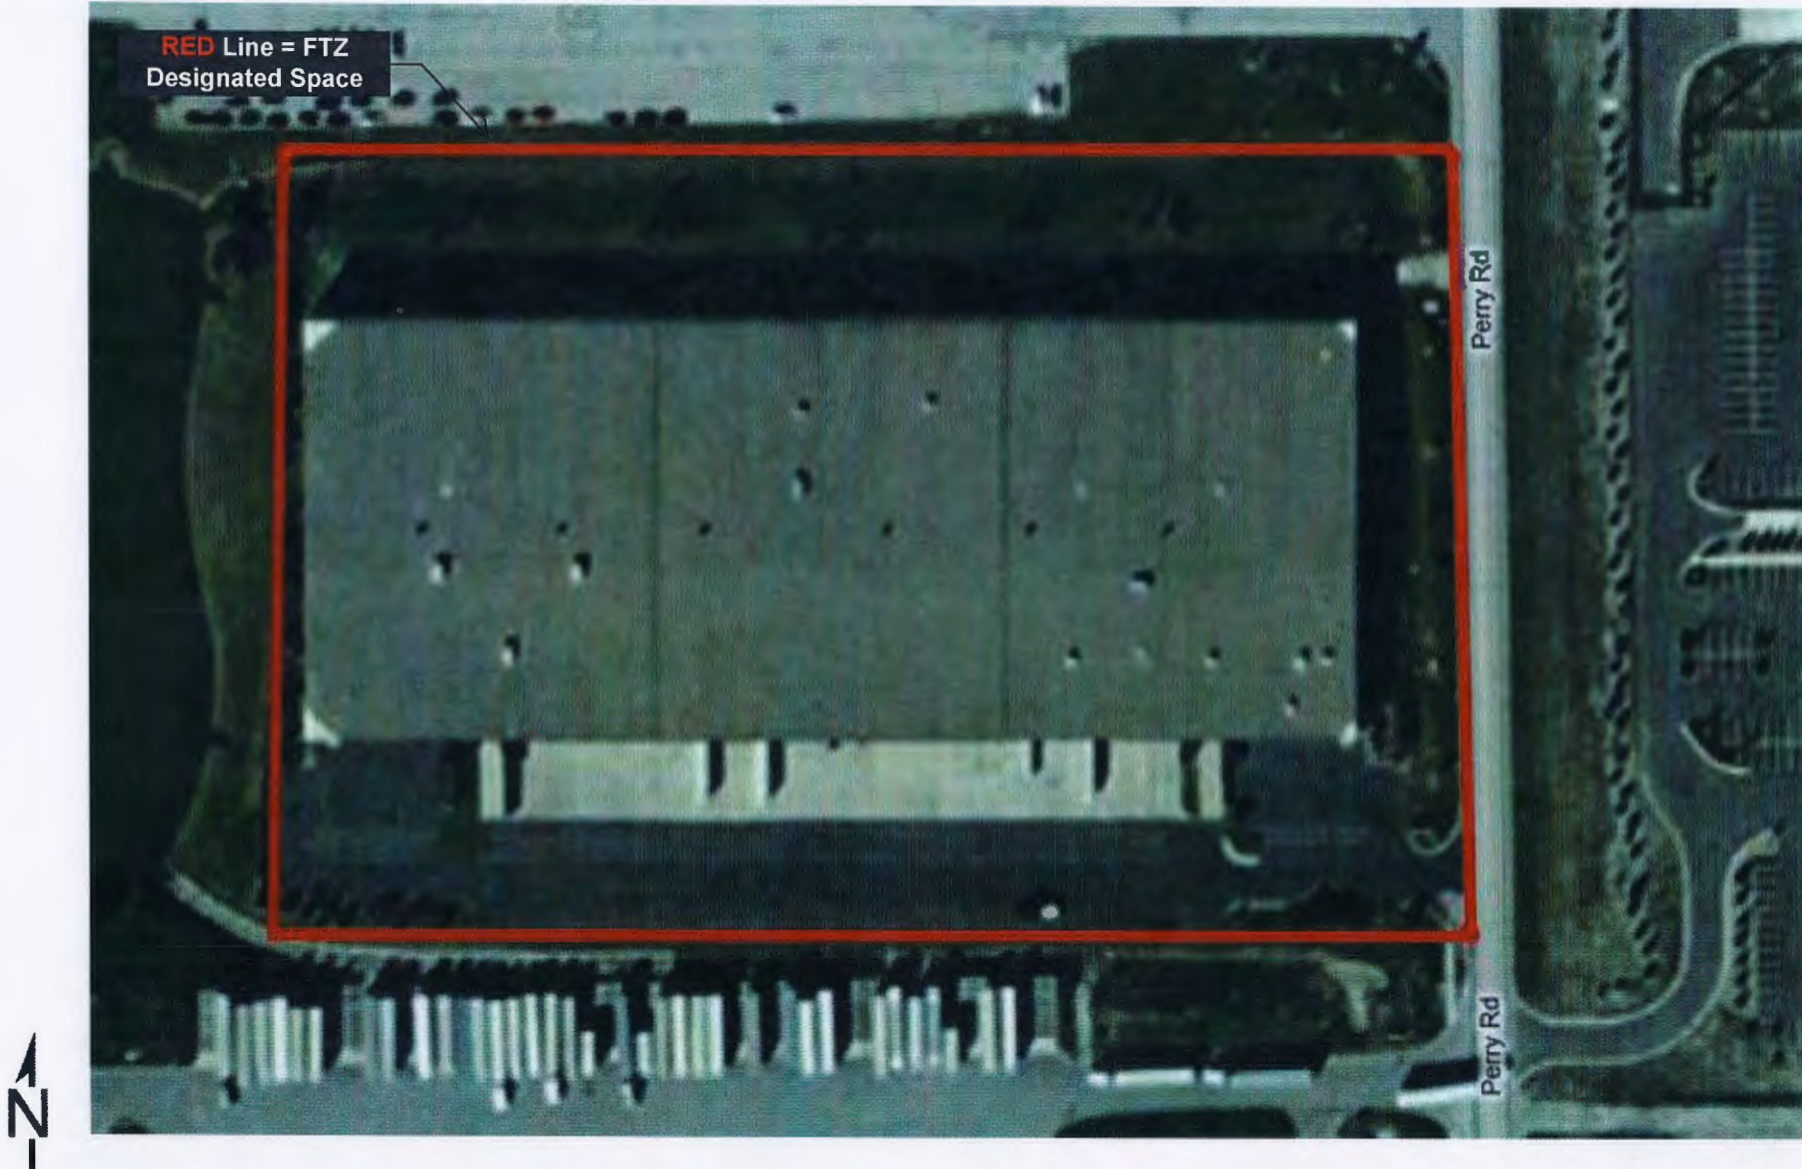

MD Logistics – Site Context

FTZ 72 – Site 15 (700 Perry Rd, 1301 Perry Rd, 2150 Stanley Rd, 2370 E. Perry Rd, Plainfield, IN)

Date: 2019

MD Logistics
700 Perry Rd Plainfield, IN
FTZ #72 – Site 15 (Parcel 1) 20.9 Acres

Date: 11/12/2010

MD Logistics
1301 Perry Rd Plainfield, IN
FTZ #72 – Site 15 (Parcel 2) 9.05 Acres

Date: 11/12/2010

MD Logistics
2150 Stanley Road Plainfield, IN
FTZ #72 – Site 15 (Parcel 3) 4.13 Acres

MD Logistics
2370 E. Perry Rd, Plainfield, IN
FTZ #72 – Site 15 (Parcel 4) 4.06 Acres