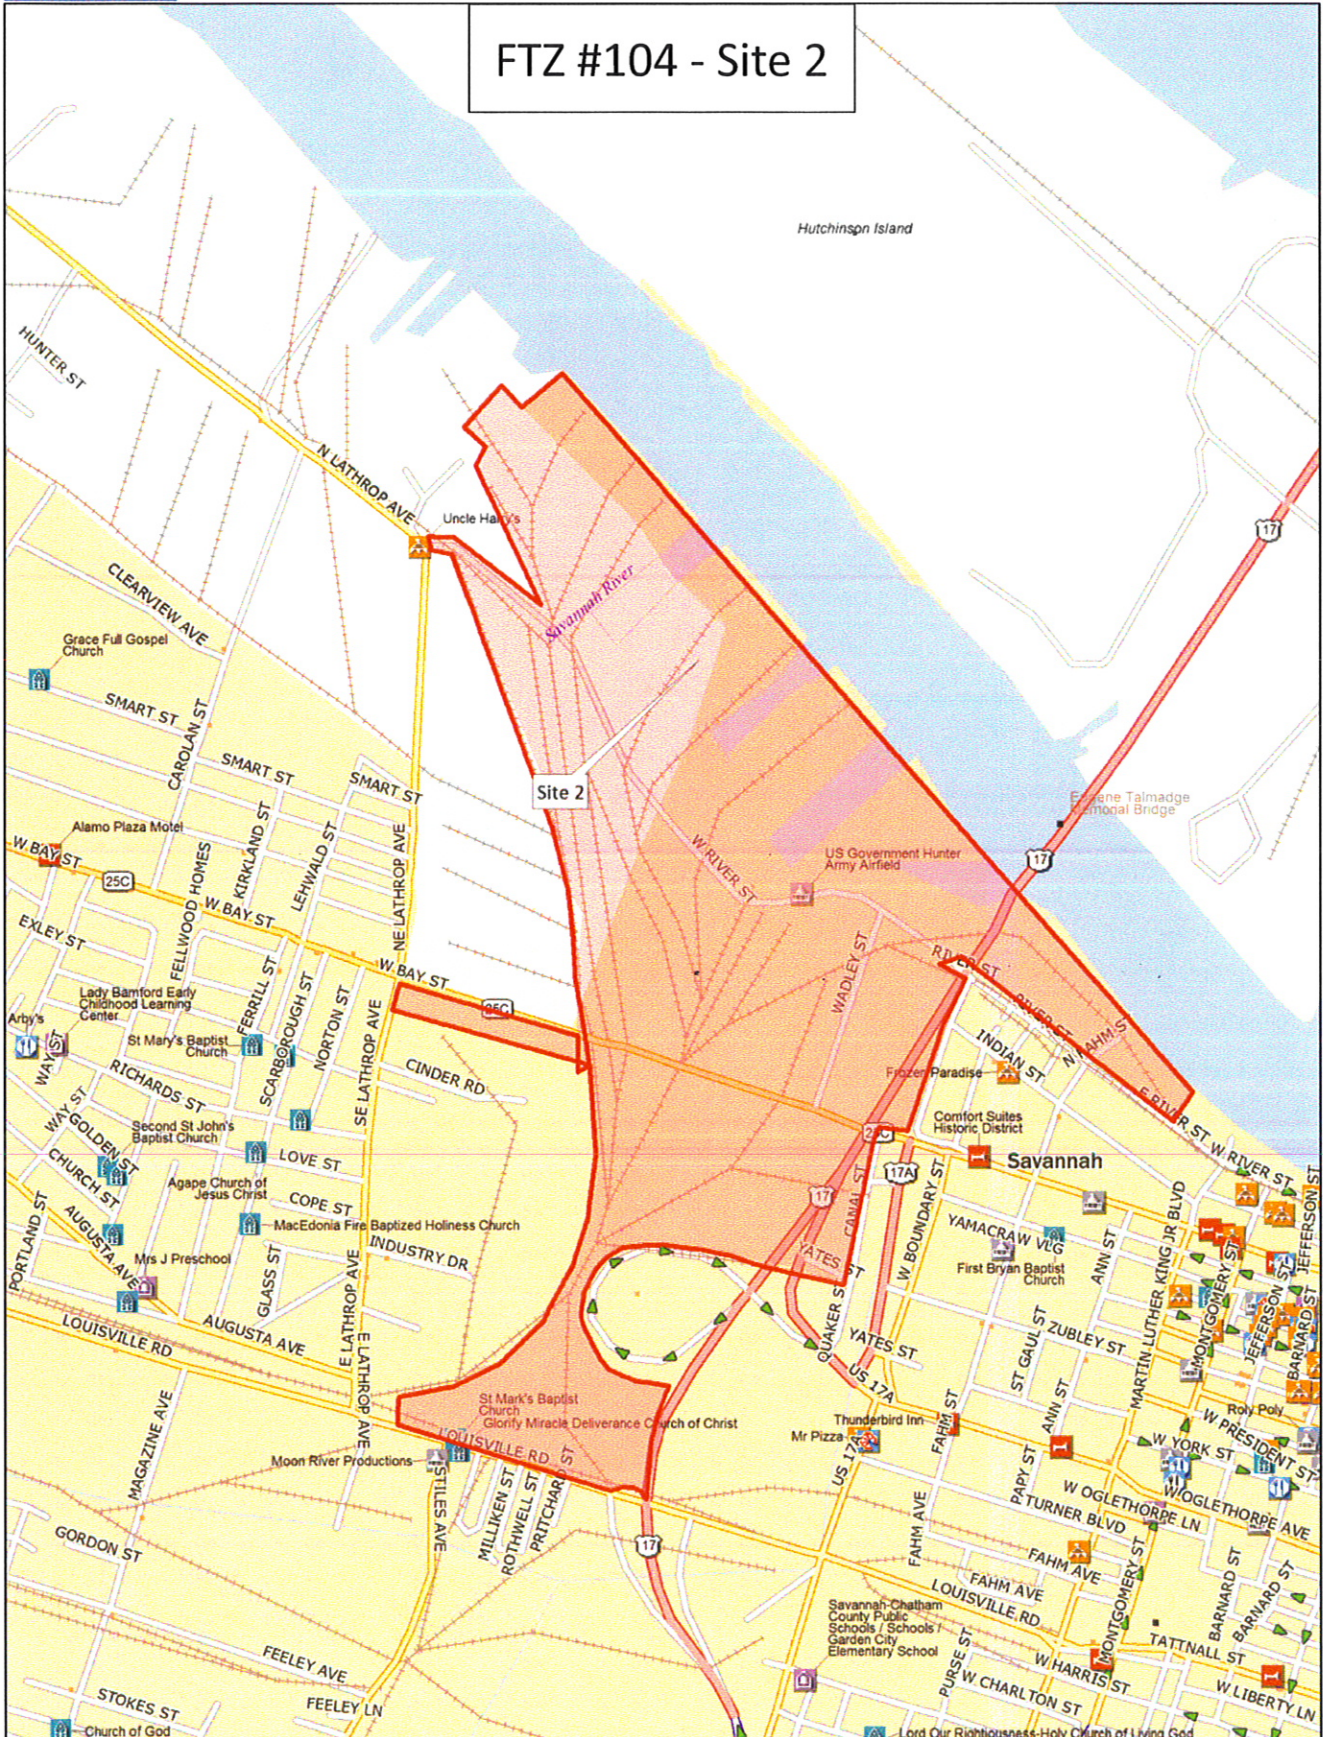

FTZ #104 - Site 2

Data use subject to license.

© DeLorme. DeLorme Street Atlas USA® 2009.

www.delorme.com

Scale 1 : 12,800

1" = 1,066.7 ft Data Zoom 14-0