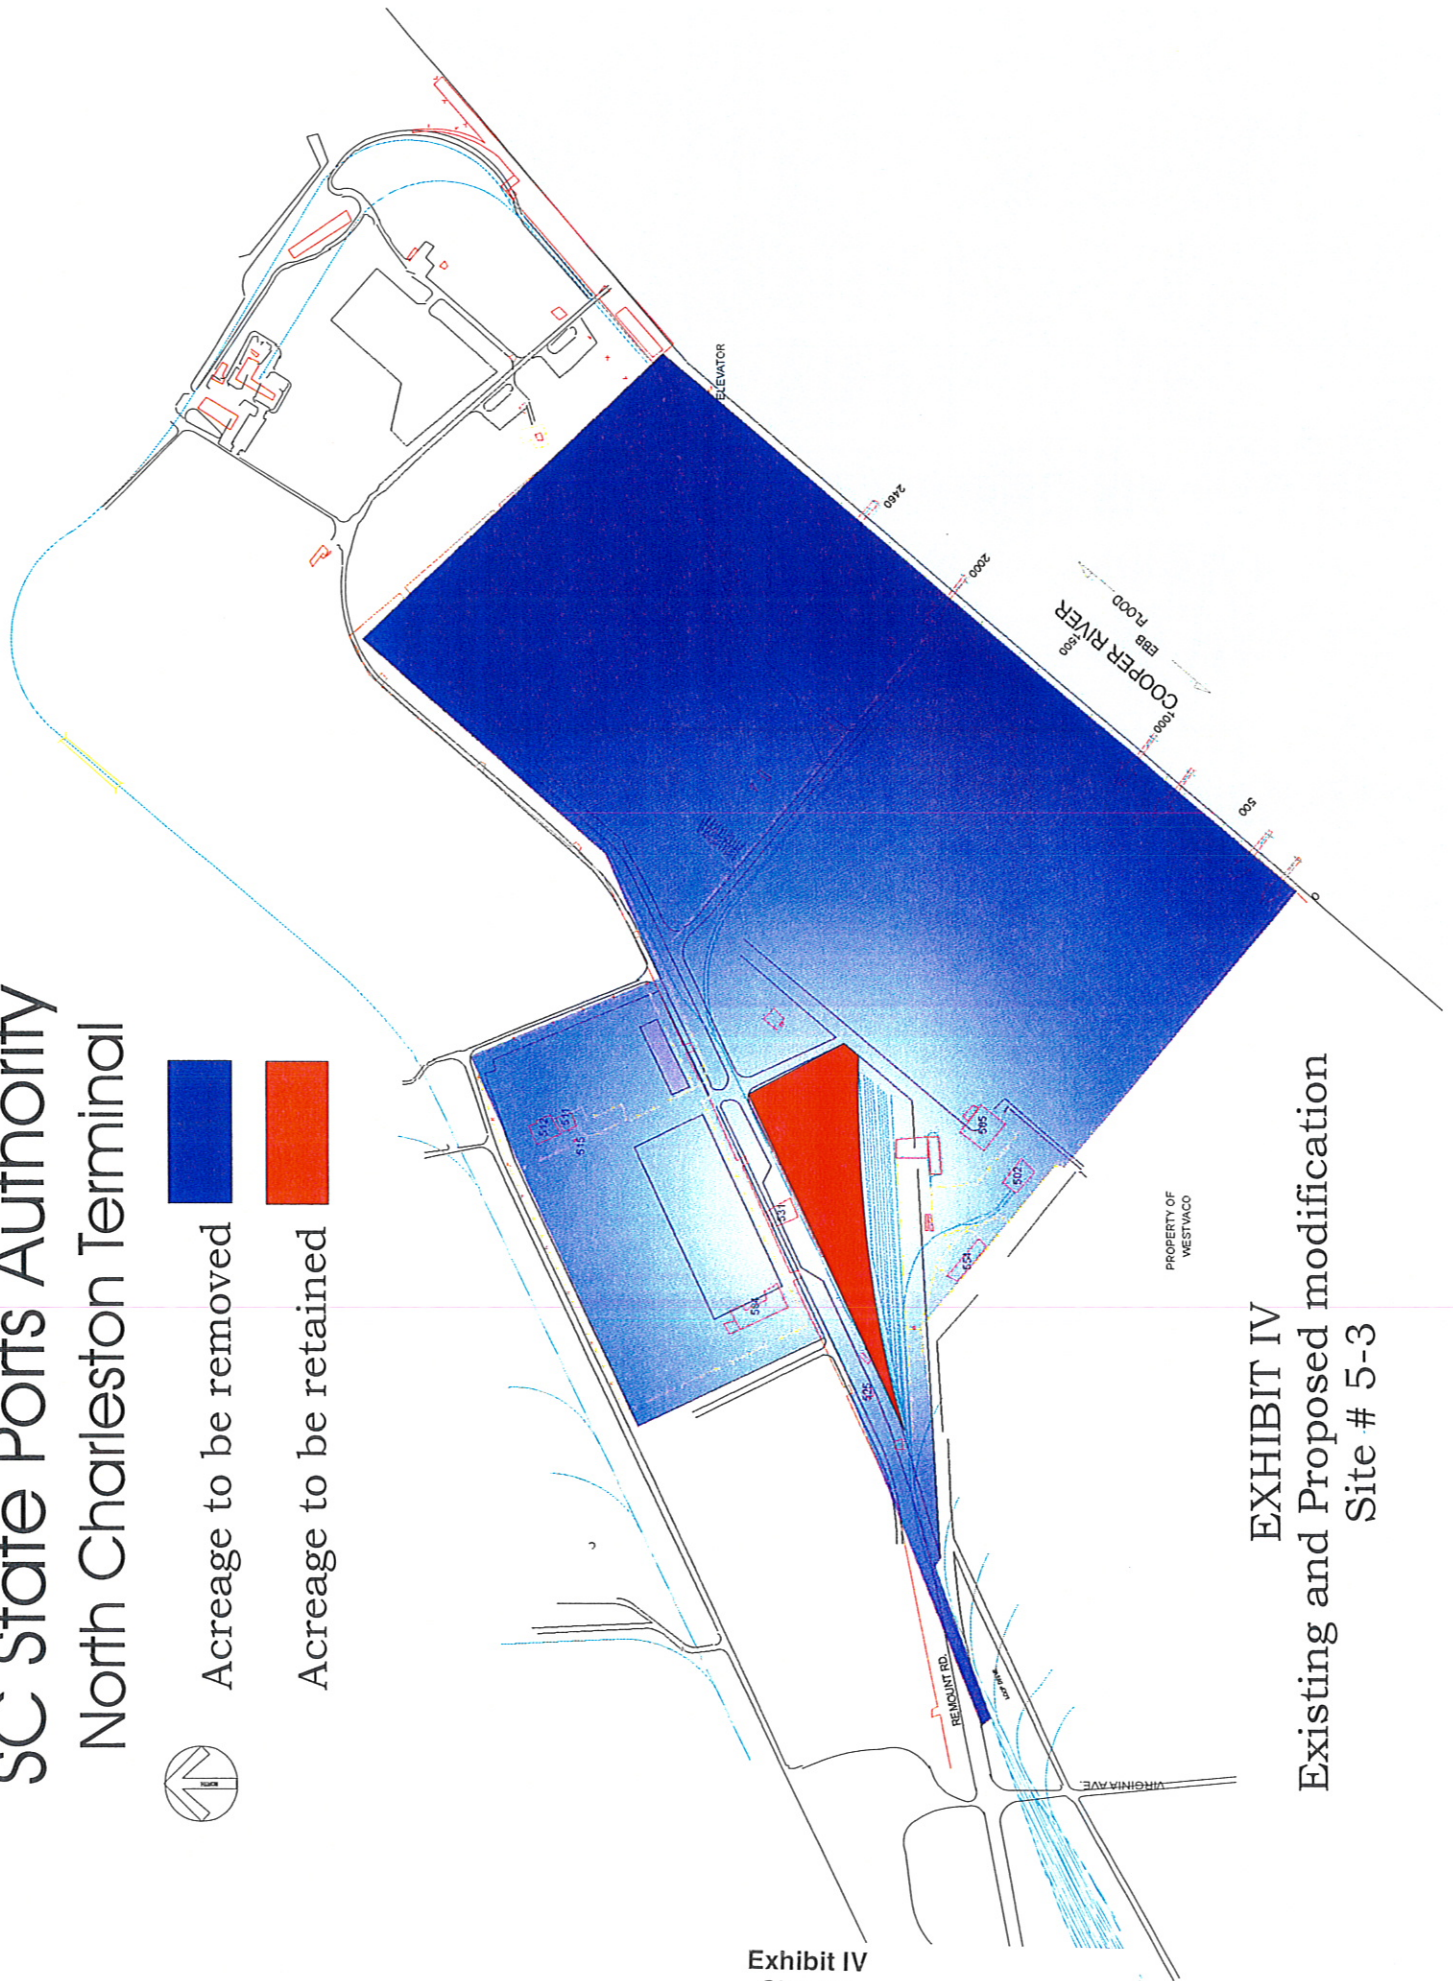

Acreage to be removed

Acreage to be retained

Exhibit IV
Site 5-3
Existing & Proposed Modification
Remove 185 acres/ 8 remaining

EXHIBIT IV
Existing and Proposed modification
Site # 5-3

Address **Greenleaf Rd
North Charleston, SC
29405**

Get Google Maps on your phone
 Text the word "GMAPS" to 466453

Exhibit IV
Site # 5-5
Detailed Street Map

SC State Ports Authority
Wando Welch Terminal

Acreage to be removed

Acreage to be retained

EXHIBIT IV
Existing and Proposed Modified
Site # 5 - 6

Exhibit IV
Site 5-6
Existing and Proposed Modification
Remove 652.80 acres/ 18.2 remaining

SC State Ports Authority
Columbus Street Terminal

Acreeage to be removed

Acreeage to be retained

Existing and Proposed Modified
Site # 5-7

Detailed Street Map