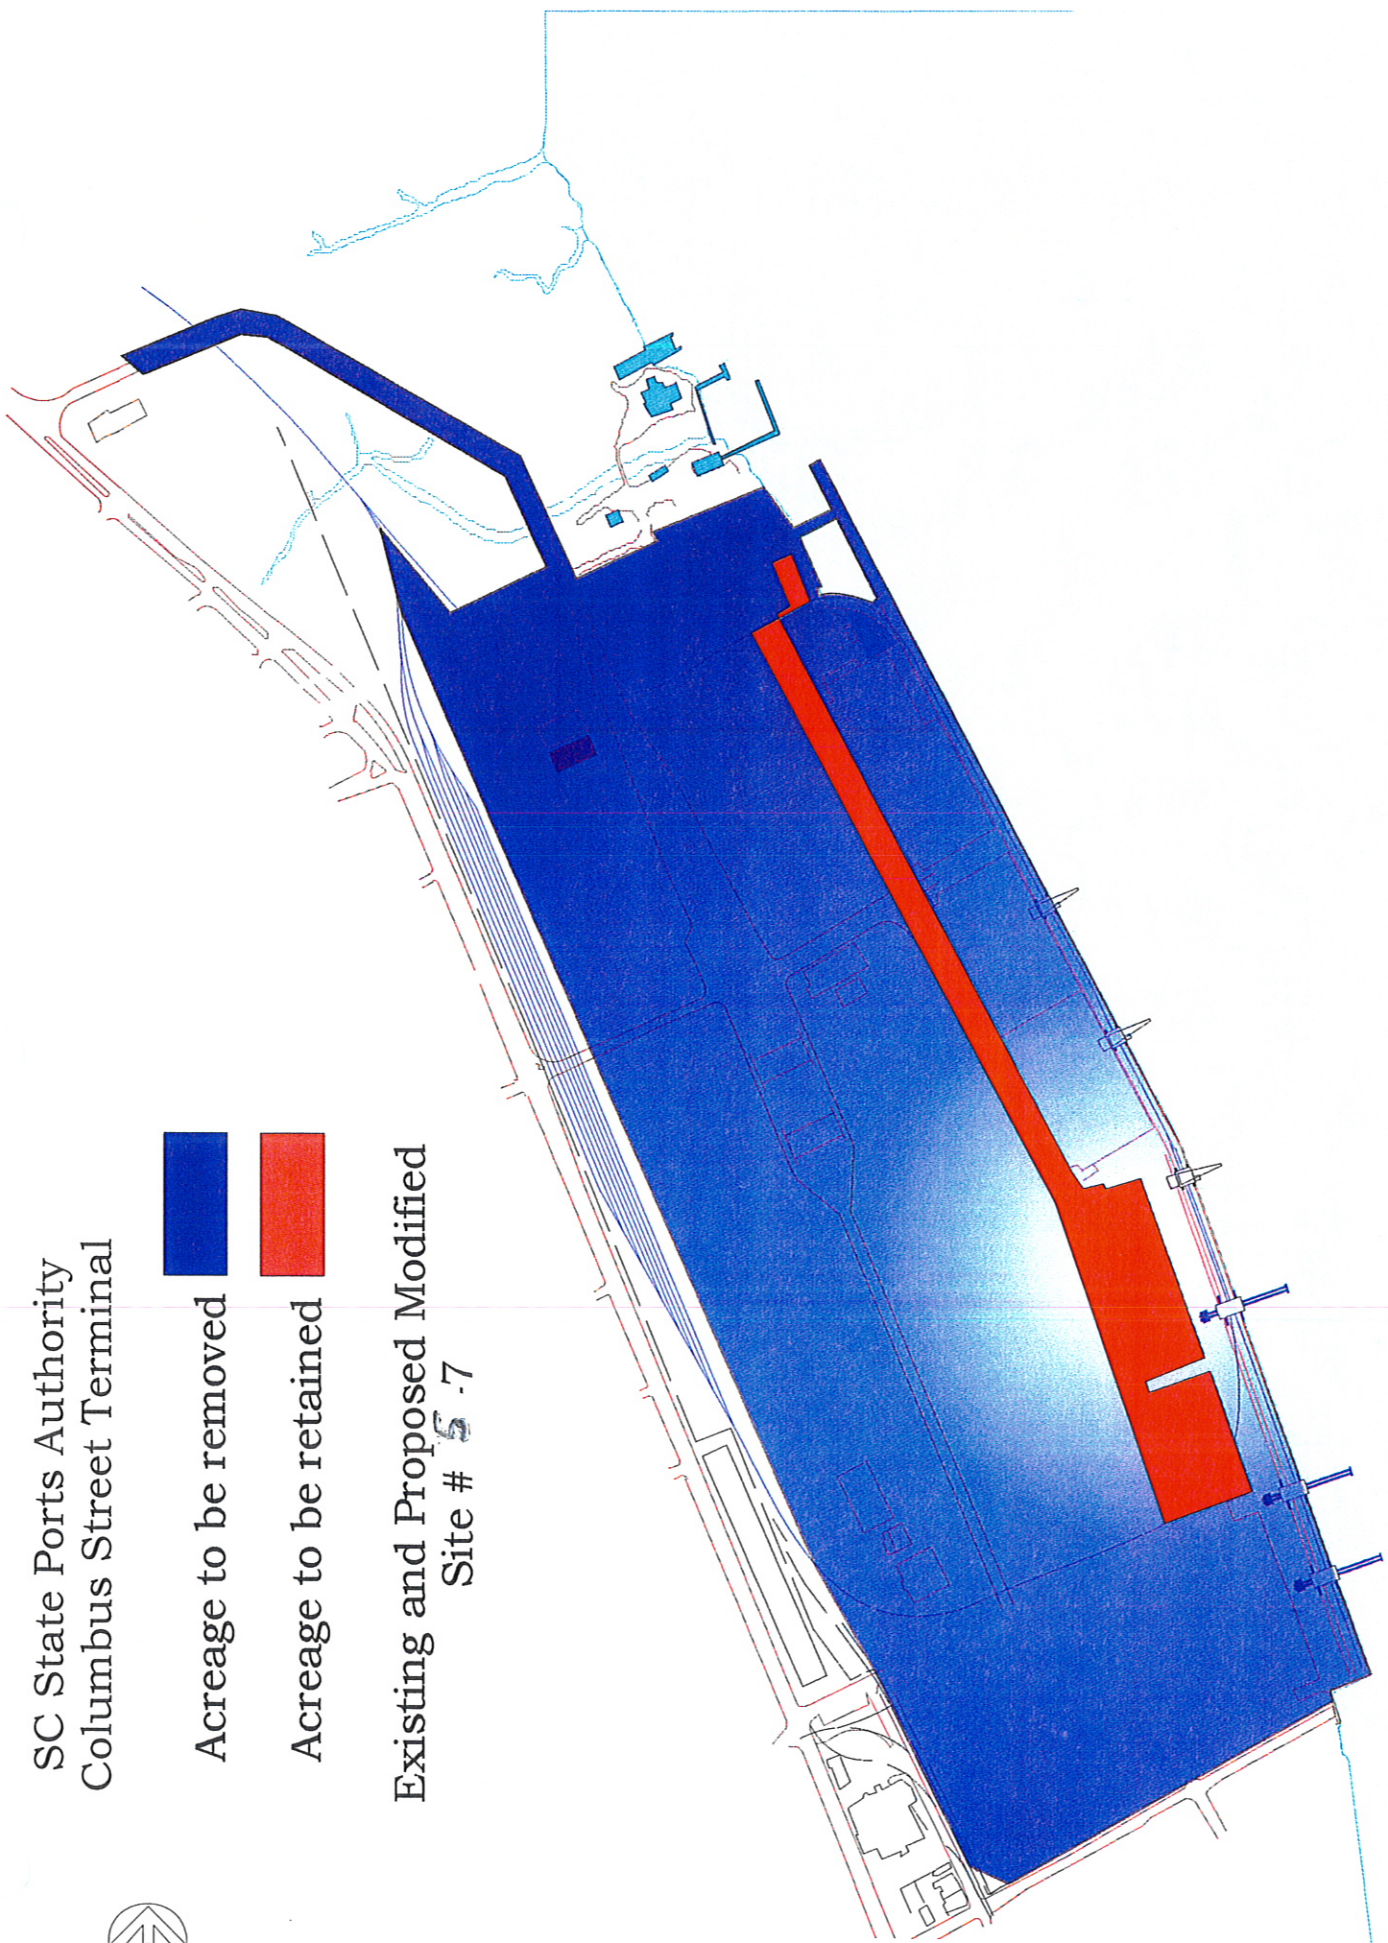

Acreage to be removed

Acreage to be retained

Exhibit IV
Site 5-3
Existing & Proposed Modification
Remove 185 acres/ 8 remaining

EXHIBIT IV
Existing and Proposed modification
Site # 5-3

Address **Greenleaf Rd
North Charleston, SC
29405**

Exhibit IV
Site 5-6
Existing and Proposed Modification
Remove 652.80 acres/ 18.2 remaining

SC State Ports Authority
Columbus Street Terminal

Acreeage to be removed

Acreeage to be retained

Existing and Proposed Modified
Site # 5-7

Exhibit IV
Site 5-7
Remove 136.1 acres / 21.9 remaining

Live Search Maps

Site # 5-8 Union Pier Terminal

FREE! Use **Live Search 411** to find movies, businesses & more: **800-CALL-411.**

Exhibit IV
Site # 5-8

Detailed Street Map