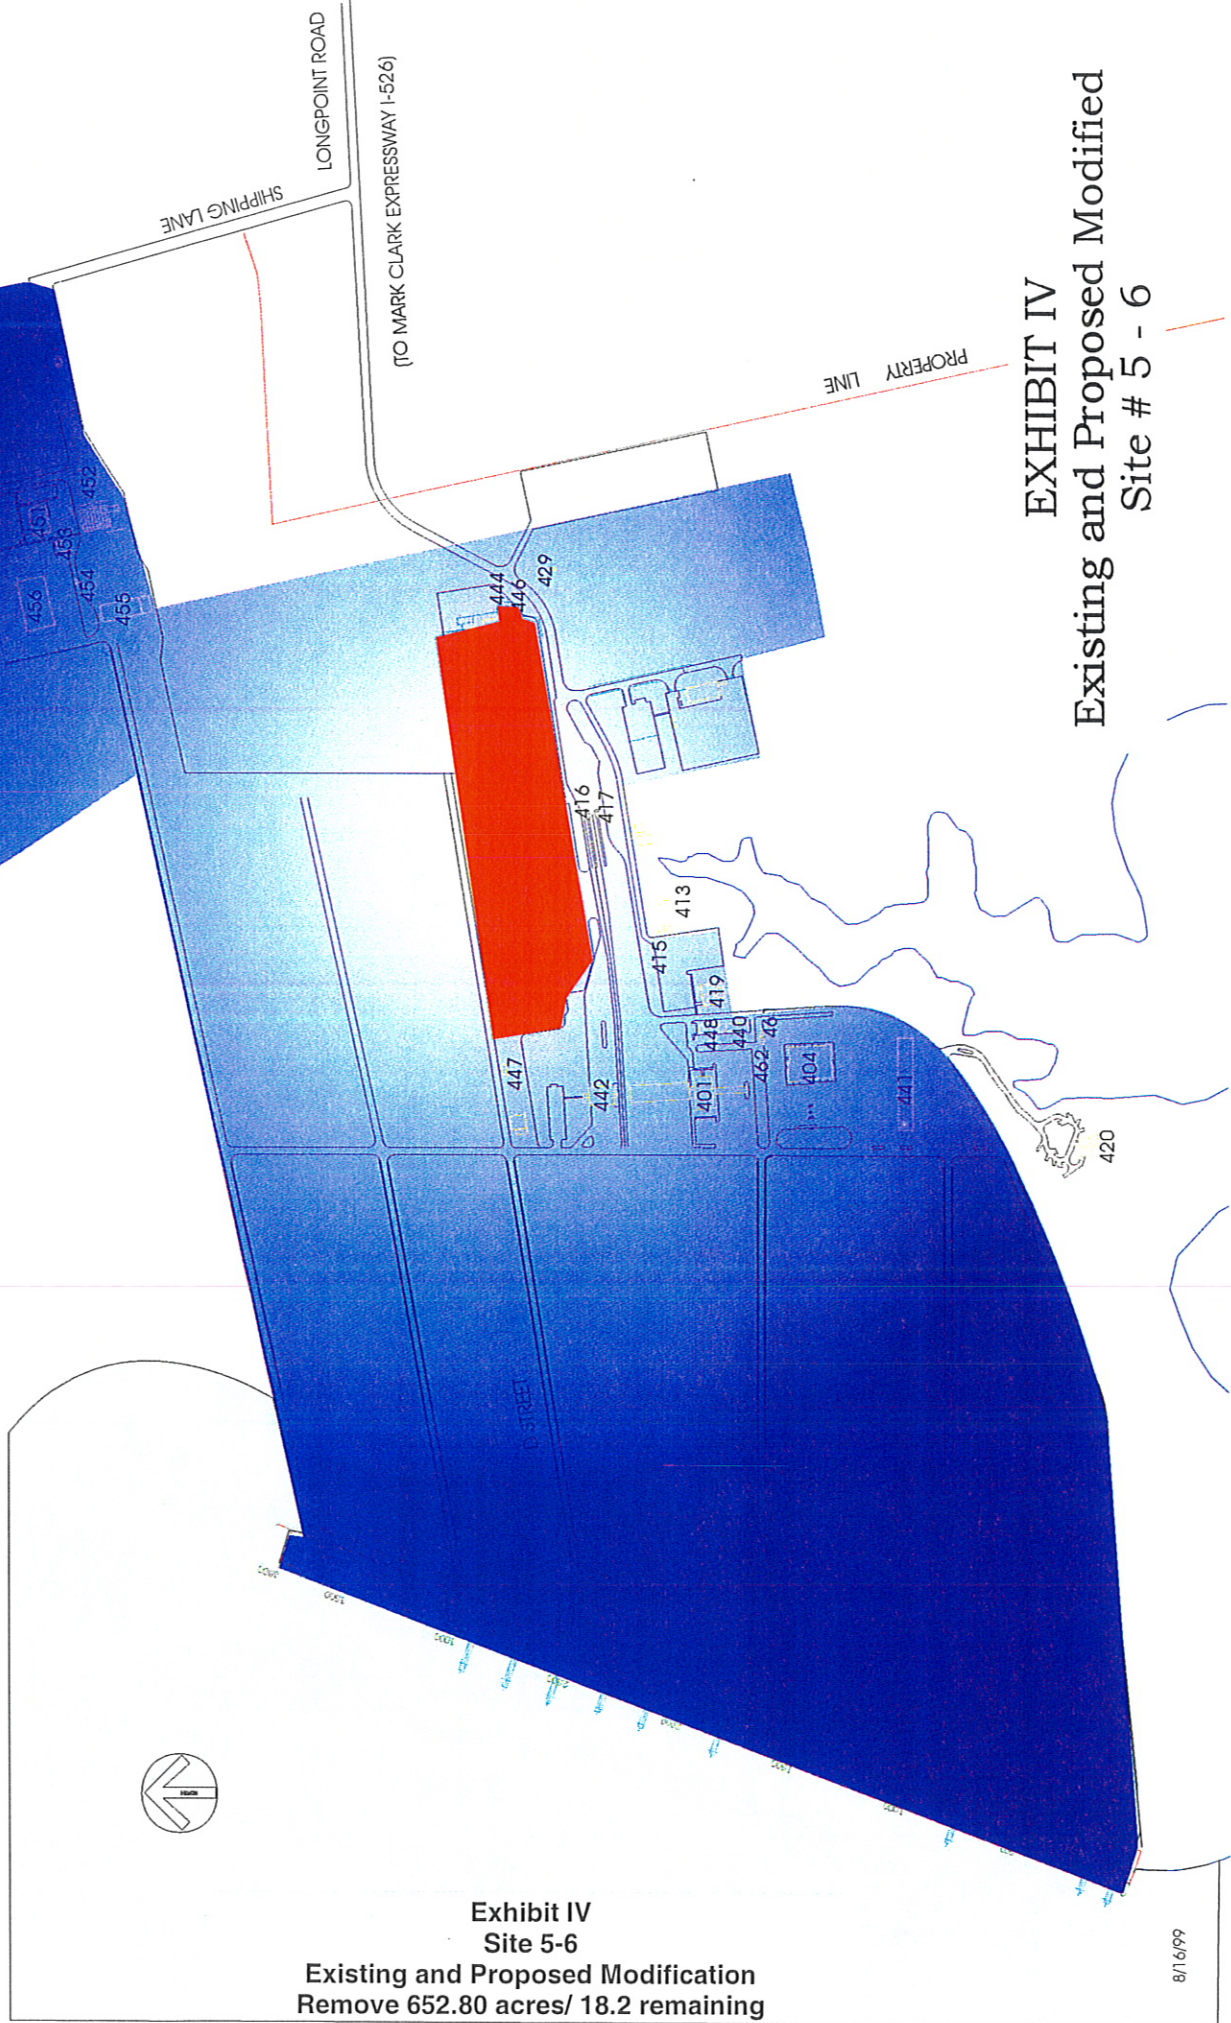

Acreage to be removed

Acreage to be retained

Exhibit IV
Site 5-3
Existing & Proposed Modification
Remove 185 acres/ 8 remaining

EXHIBIT IV
Existing and Proposed modification
Site # 5-3

Address **Greenleaf Rd
North Charleston, SC
29405**

Get Google Maps on your phone
 Text the word "GMAPS" to 466453

Exhibit IV
Site # 5-5
Detailed Street Map

SC State Ports Authority
Wando Welch Terminal

Acreage to be removed

Acreage to be retained

EXHIBIT IV
Existing and Proposed Modified
Site # 5 - 6

Exhibit IV
Site 5-6
Existing and Proposed Modification
Remove 652.80 acres/ 18.2 remaining

SC State Ports Authority
Columbus Street Terminal

Acreeage to be removed

Acreeage to be retained

Existing and Proposed Modified
Site # 5-7

Detailed Street Map