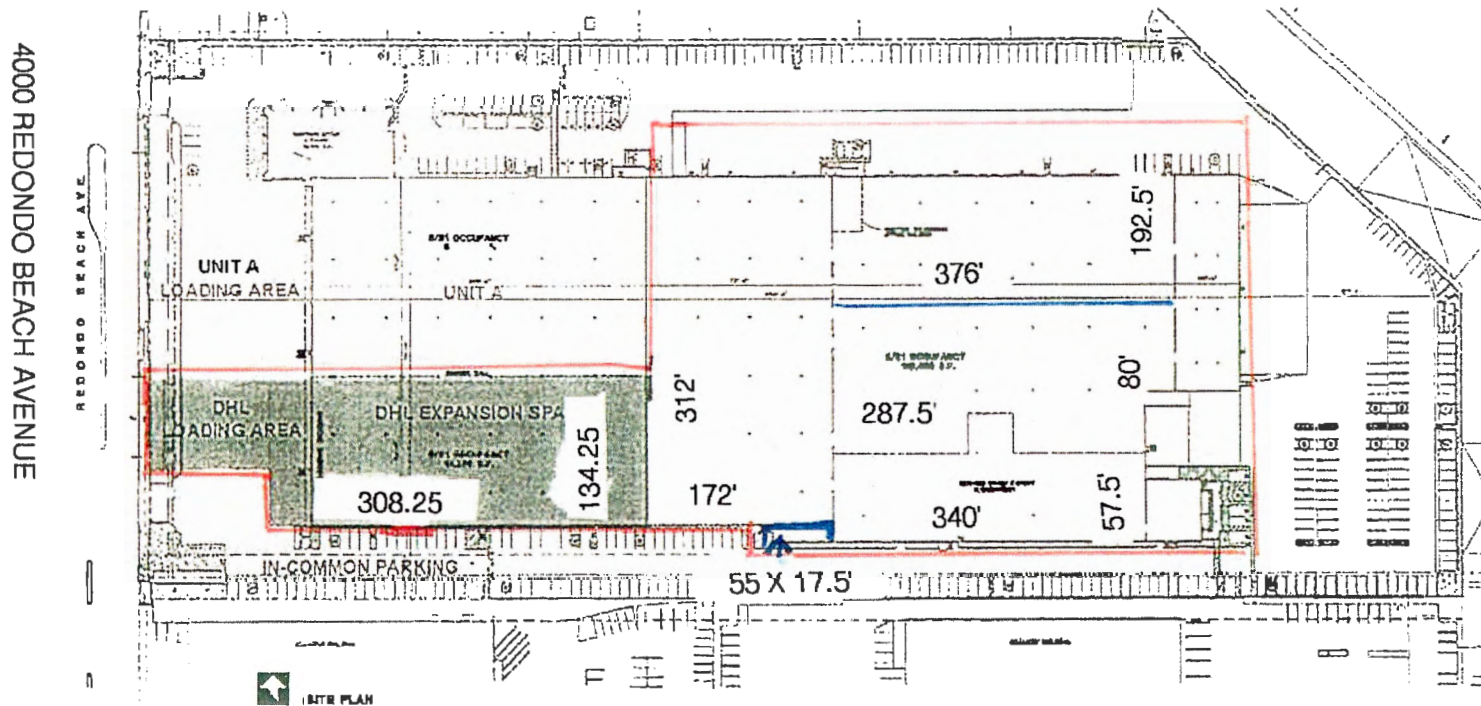

DHL Global Forwarding Site 26

DHL Global Forwarding Site 36

308.25	X134.25	41,382
55	X17.5	963
340	X57.5	19,550
172	X312	53,664
287.5	X80	23,000
376	X192.5	72,380
		210,939 SQ FT

DHL GLOBAL FORWARDING