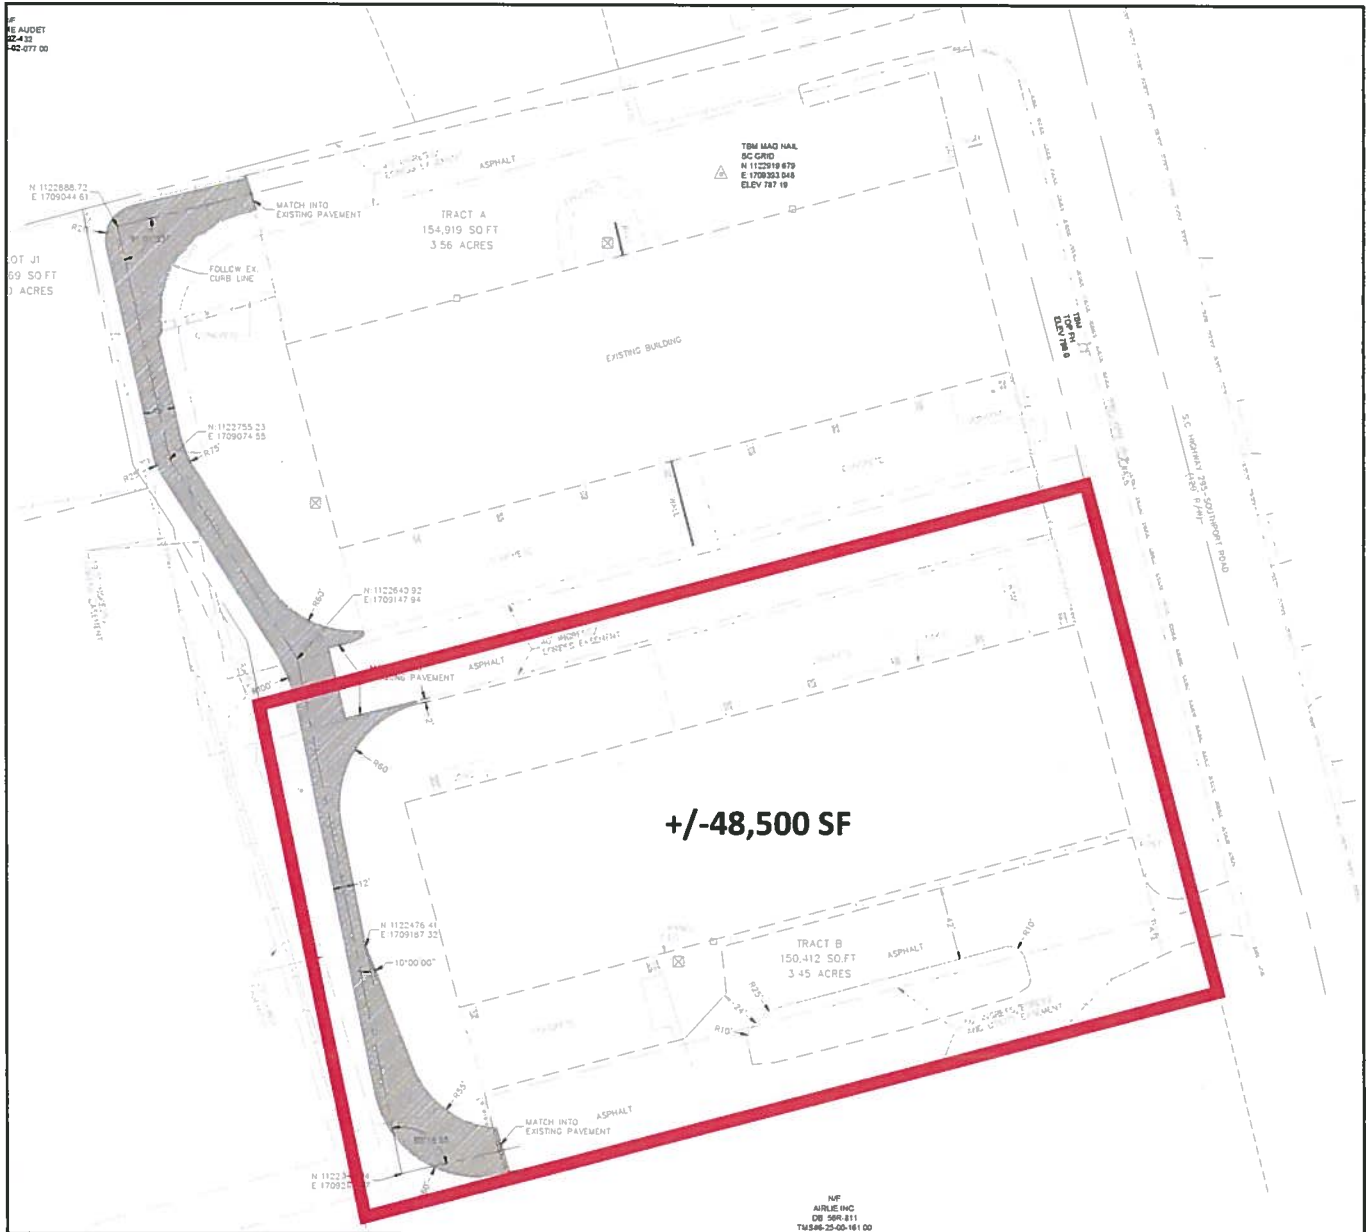

150 SOUTHPORT ROAD

Spartanburg, SC

FOR LEASE (\$3.50/SF NNN)

PROPERTY SURVEY

Bobby Lyons, SIOR, CCIM

864.590.3476

bobby@lyonsindustrial.com

Chris Schweighart, MBA