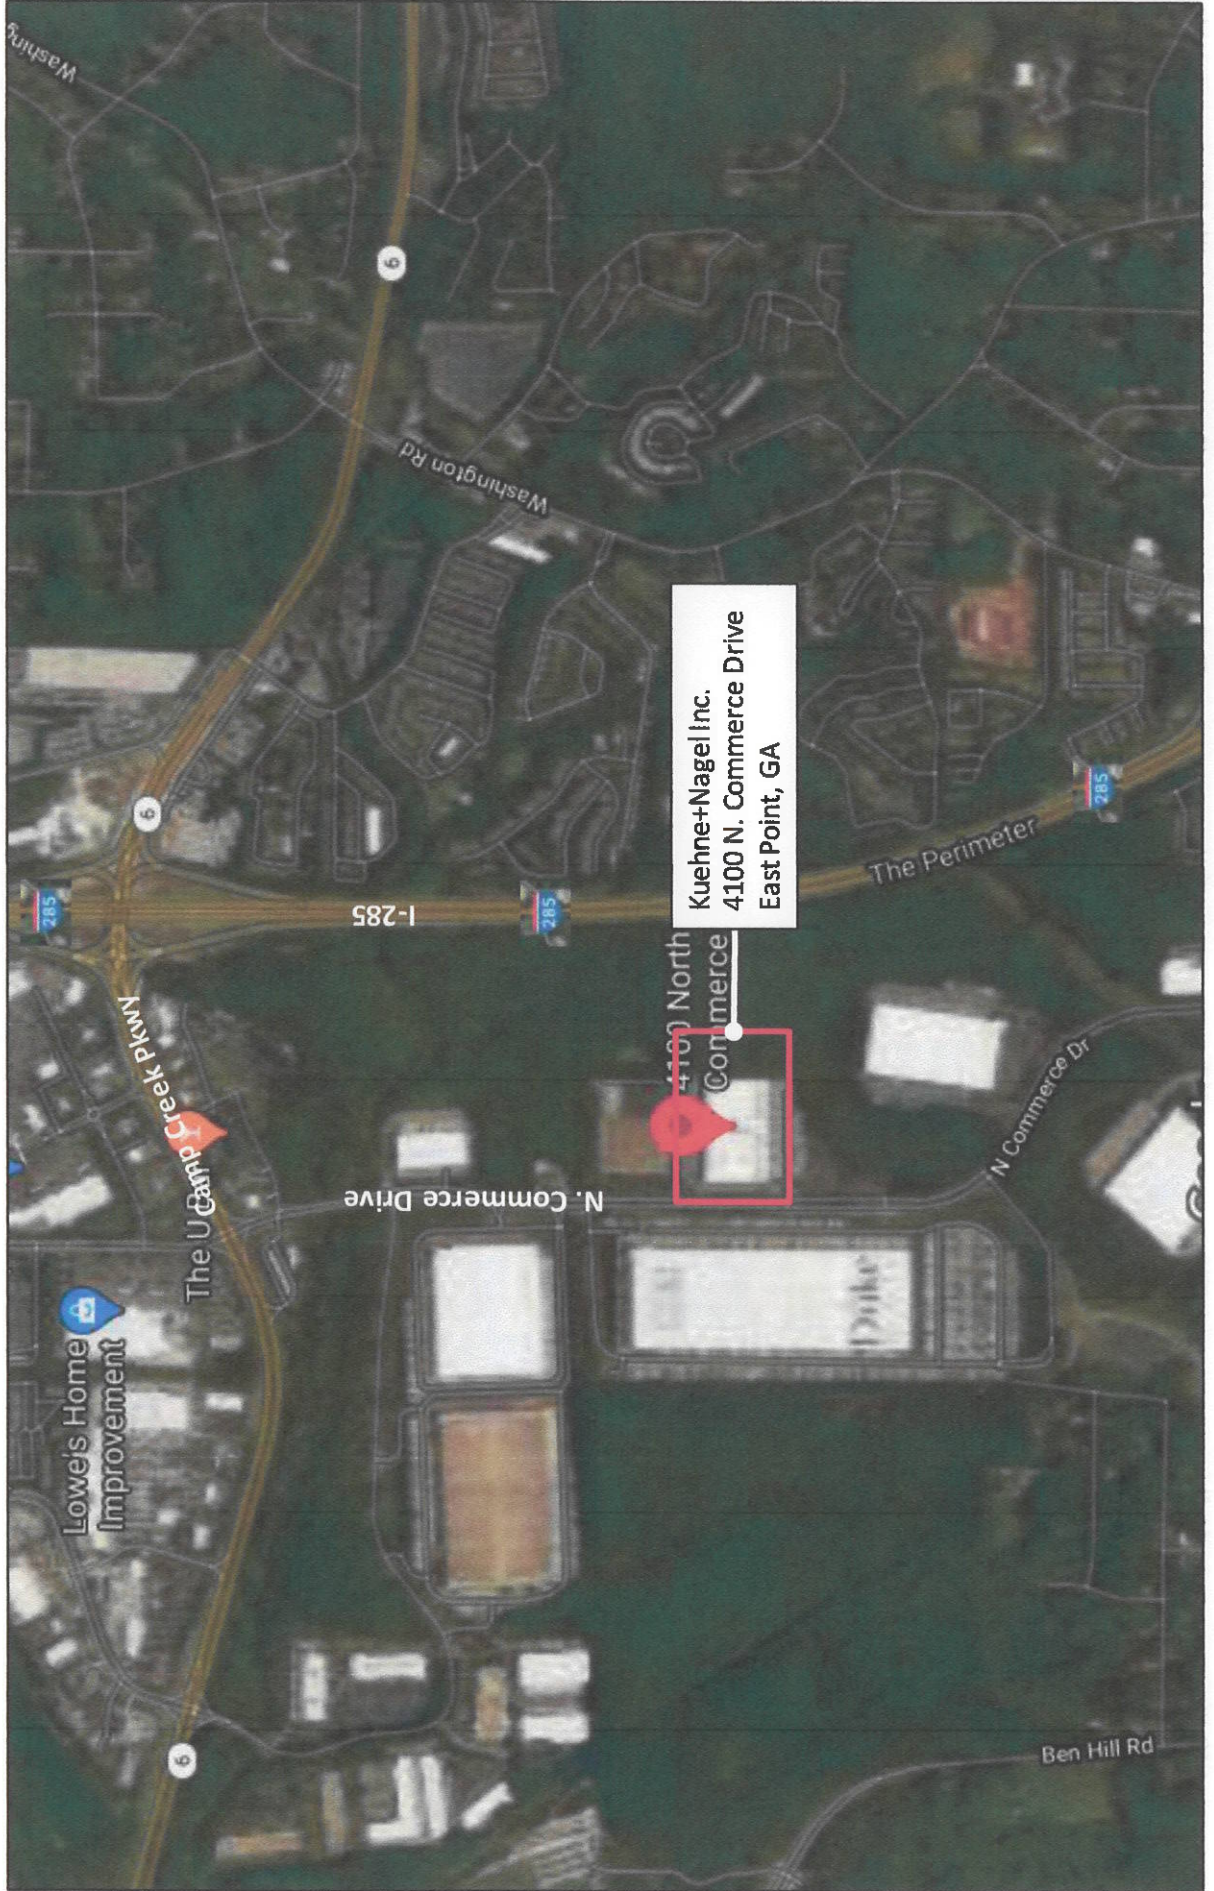

K+N Warehouse

Proposed Site

4100 North Commerce Drive, East Point, GA

Kuehne+NageI Inc.
4100 N. Commerce Drive
East Point, GA

4100 North
Commerce

I-285

285

The Perimeter

6

6

The UPS
Store

Lowe's Home
Improvement

N. Commerce Drive

N Commerce Dr

Ben Hill Rd

Washington
Rd

K+N Warehouse
Proposed Site
4100 North Commerce Drive, East Point, GA