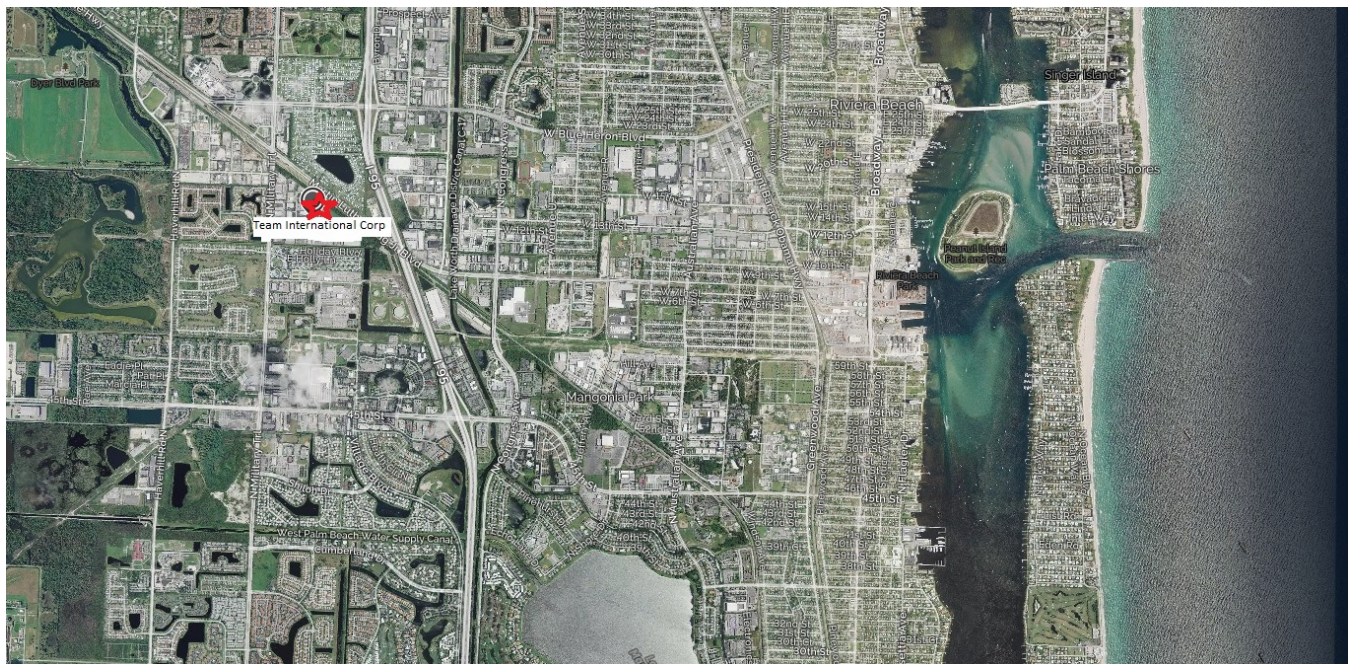

Port of Palm Beach port district boundaries are:
 Southern Blvd to the South
 Donald Ross Blvd. to the North
 Lake Okeechobee to the West
 Atlantic Ocean to the East

Team International Corp, within Port of Palm Beach port district boundaries

Team International Location with Highways Identified (Within Port district boundaries)

Team International Corp site map.

FTZ 135 Proposed Sites 9, 10 & 11

Attachment B