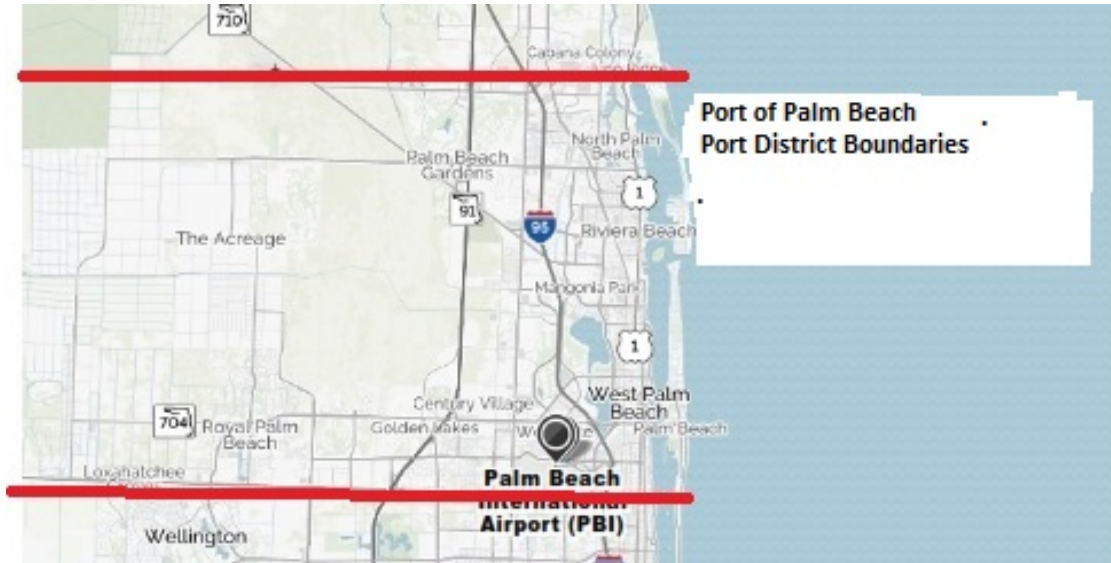

Port of Palm Beach port district boundaries are:
 Southern Blvd to the South
 Donald Ross Blvd. to the North
 Lake Okeechobee to the West
 Atlantic Ocean to the East

Team International Corp, within Port of Palm Beach port district boundaries

Team International Location with Highways Identified (Within Port district boundaries)

Team International Corp site map.

FTZ 135 Proposed Sites 9, 10 & 11

Attachment B