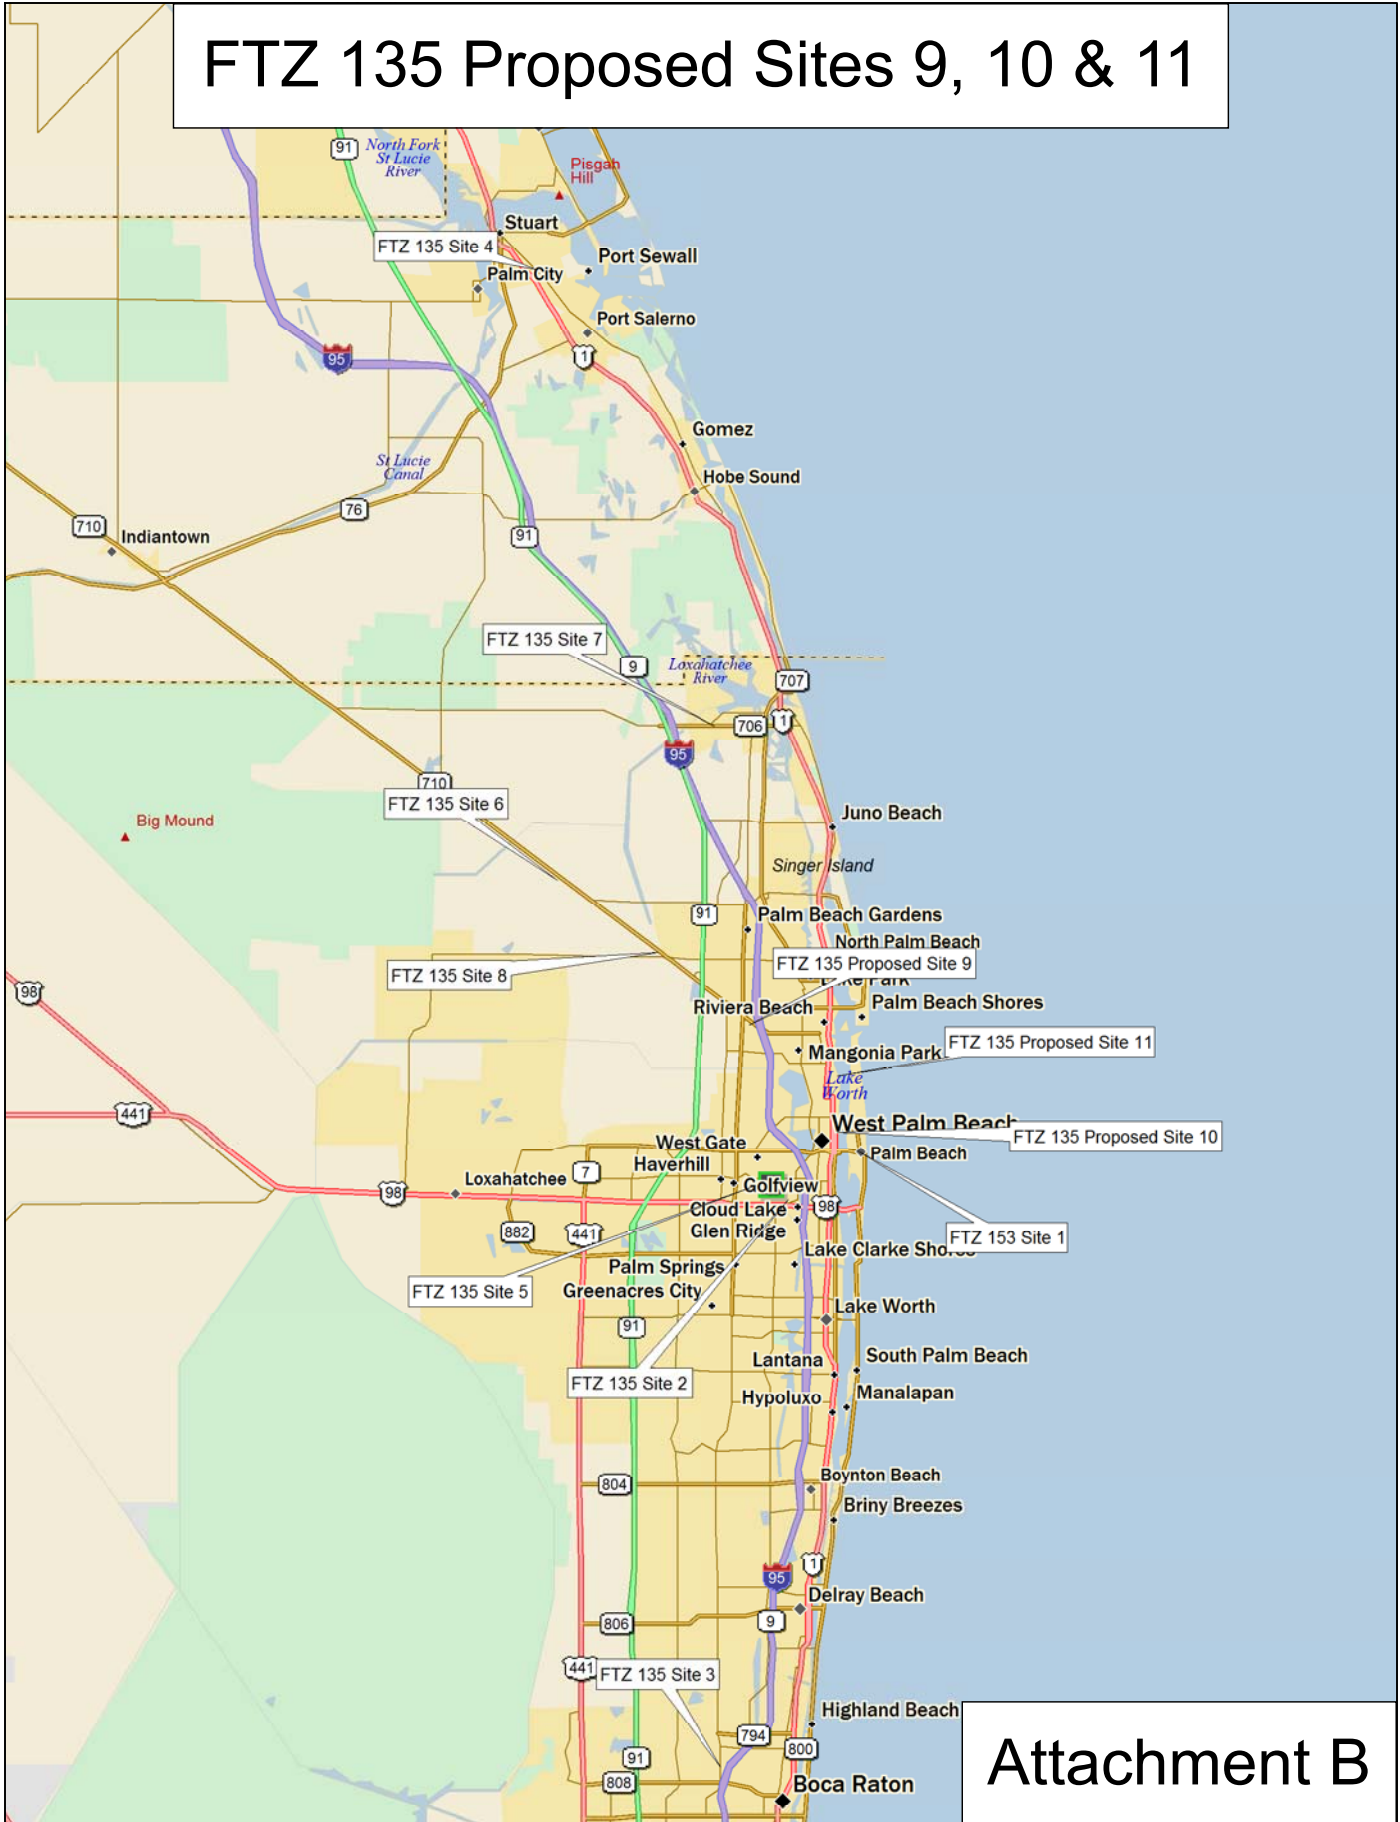

Port of Palm Beach port district boundaries are:
 Southern Blvd to the South
 Donald Ross Blvd. to the North
 Lake Okeechobee to the West
 Atlantic Ocean to the East

Team International Corp, within Port of Palm Beach port district boundaries

Team International Location with Highways Identified (Within Port district boundaries)

Team International Corp site map.

FTZ 135 Proposed Sites 9, 10 & 11

Attachment B