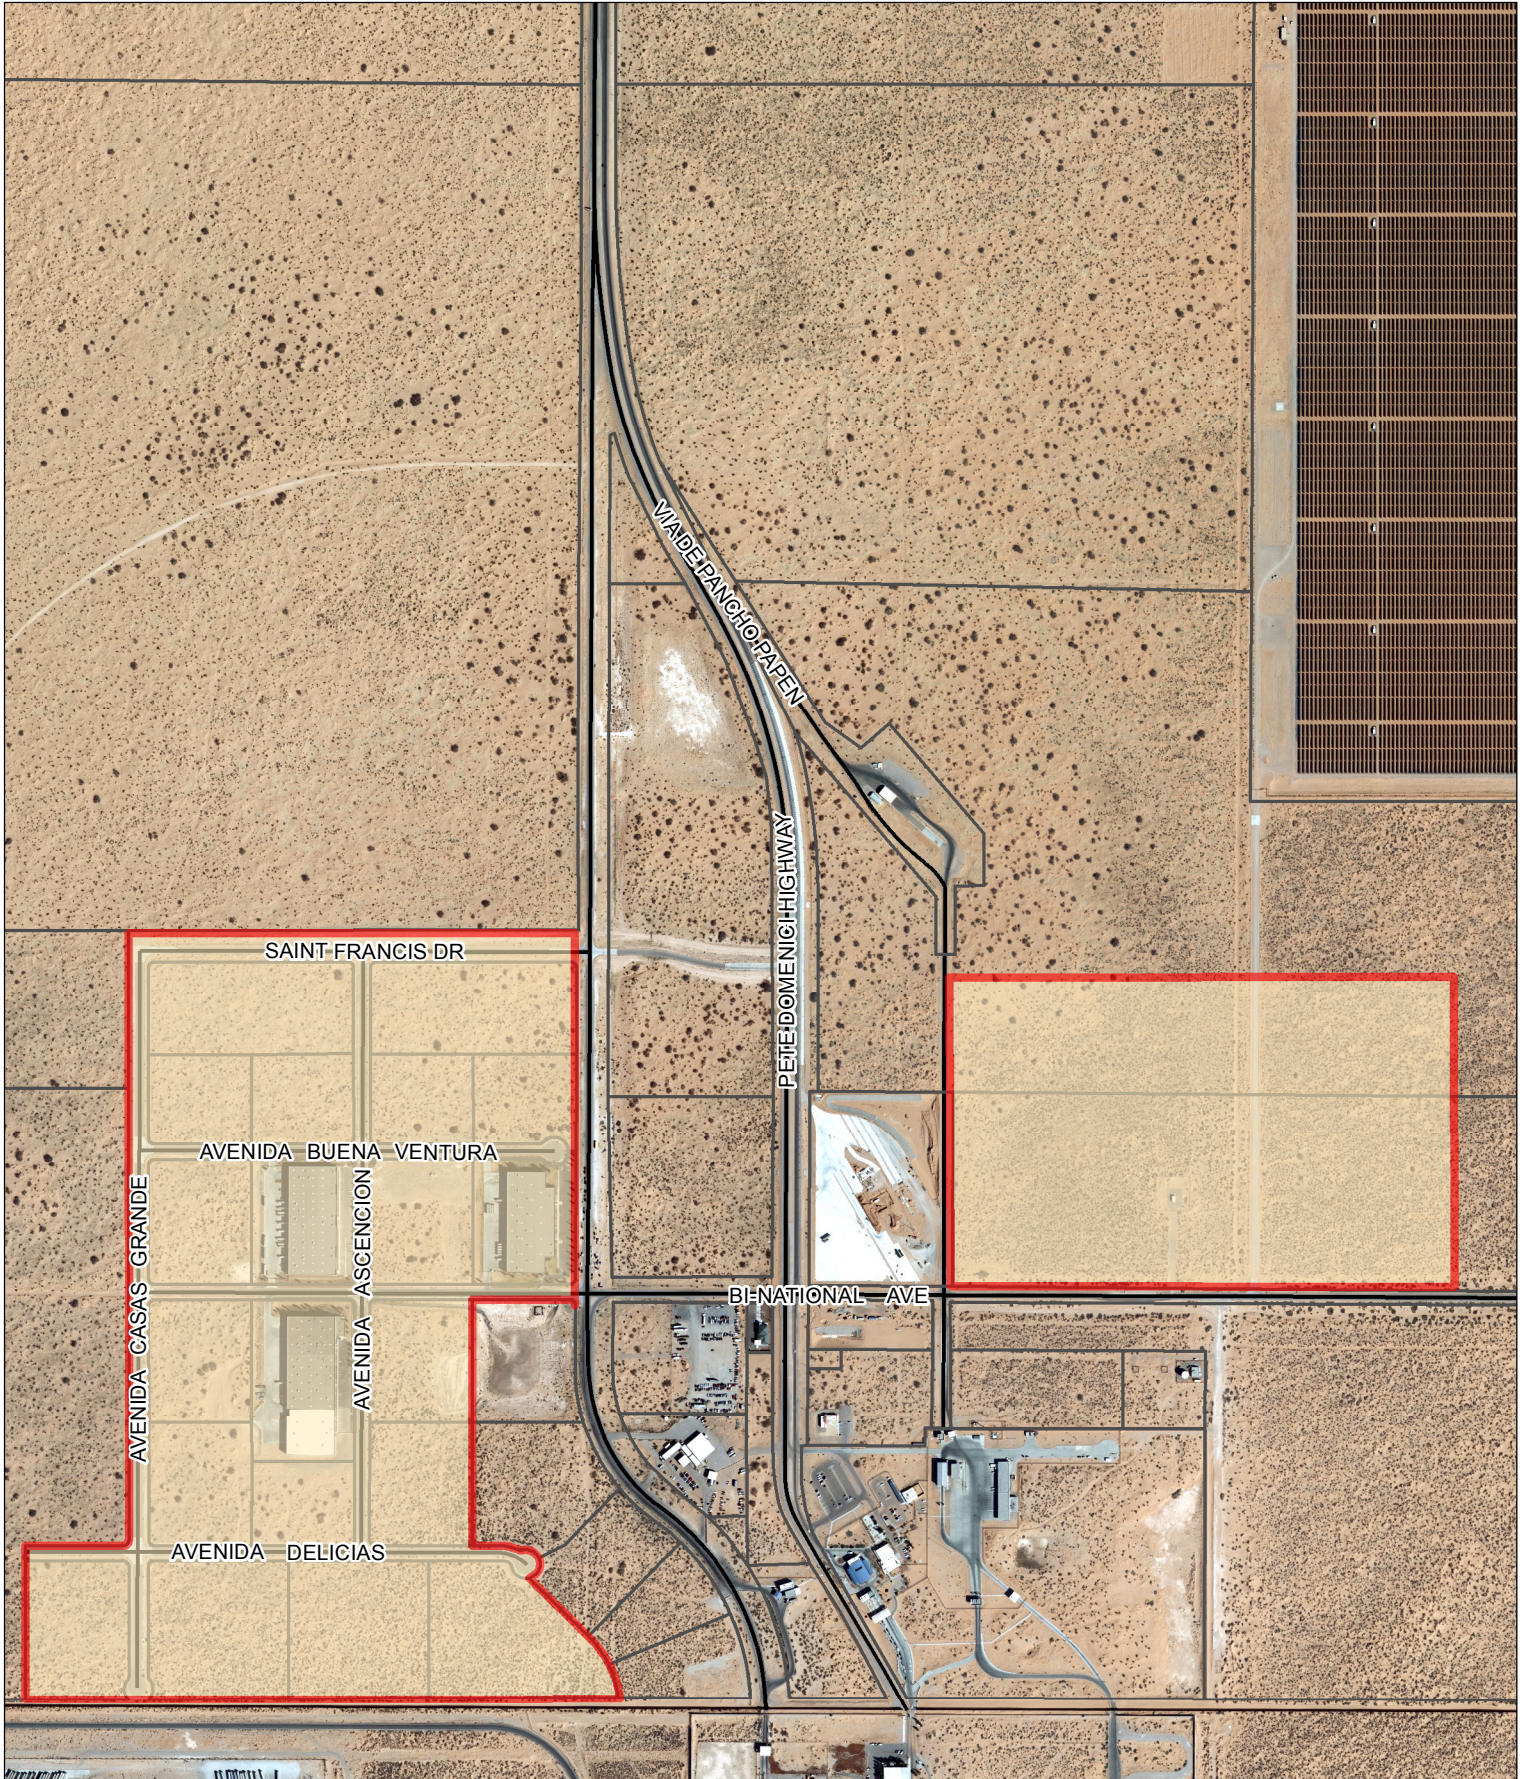

# Foreign Trade Zone 197

## Site 03 - Santa Teresa Bi-National Park

Sunset Date: June 30, 2019

Map Produced by the  
Doña Ana County  
Community Development  
Department  
GIS - Mapping Division  
845 N. Motel Blvd.  
Las Cruces, NM 88007

### Legend

-  FTZ 197 Magnet Site Boundaries
-  Approximate Parcel Boundaries

February 2017