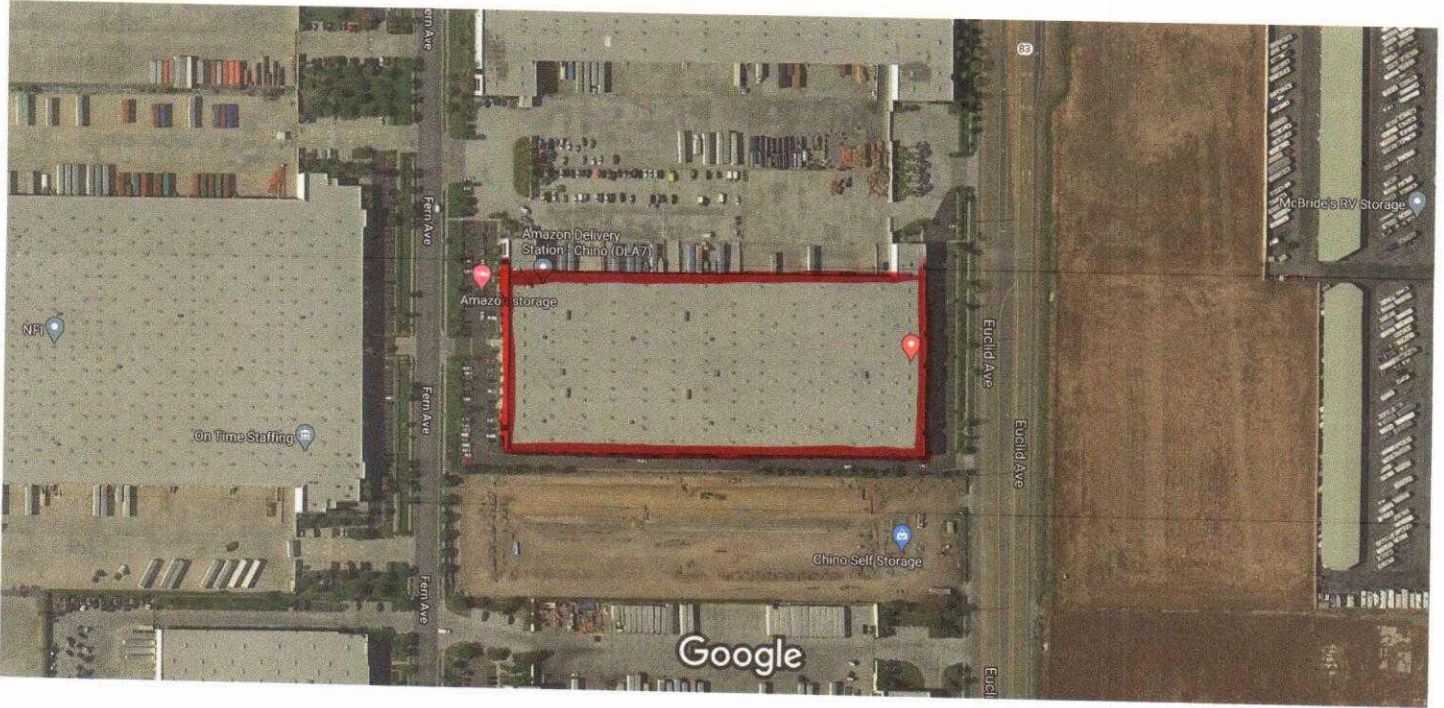

15910 euclid avenue chino ca 91708, regional map

Imagery ©2020 County of San Bernardino, Maxar Technologies, U.S. Geological Survey, USDA Farm Service Agency, Map data ©2020 100 ft

"15910 euclid avenue chino ca 91708"