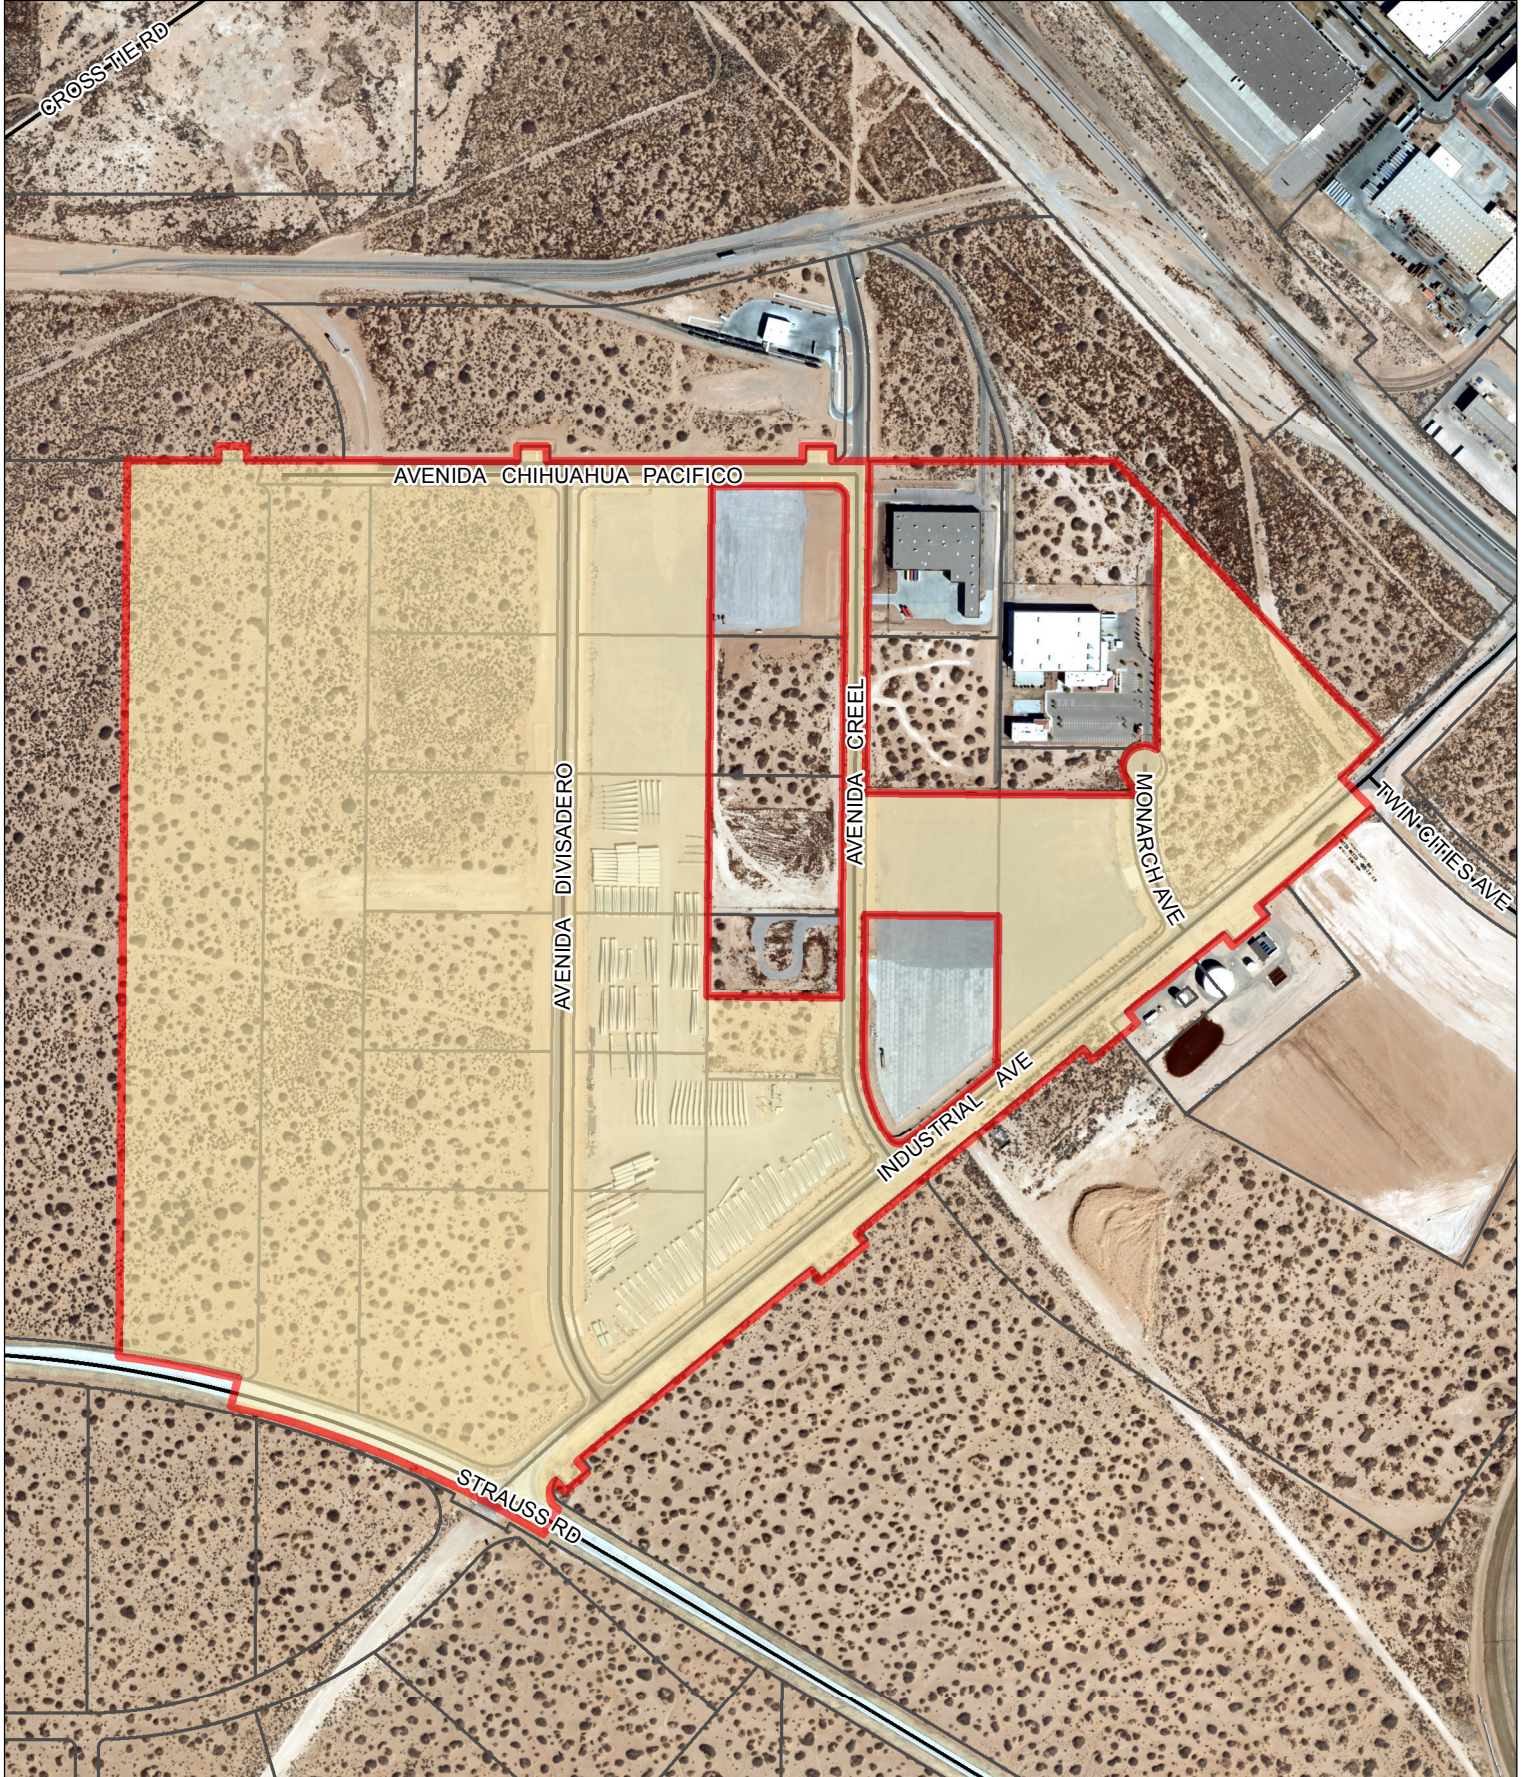

Foreign Trade Zone 197

Site 05 - Santa Teresa Logistics Park

Sunset Date: June 30, 2019

Map Produced by the
Doña Ana County
Community Development
Department
GIS - Mapping Division
845 N. Motel Blvd.
Las Cruces, NM 88007

Legend

-  FTZ 197 Magnet Site Boundaries
-  Approximate Parcel Boundaries

February 2017