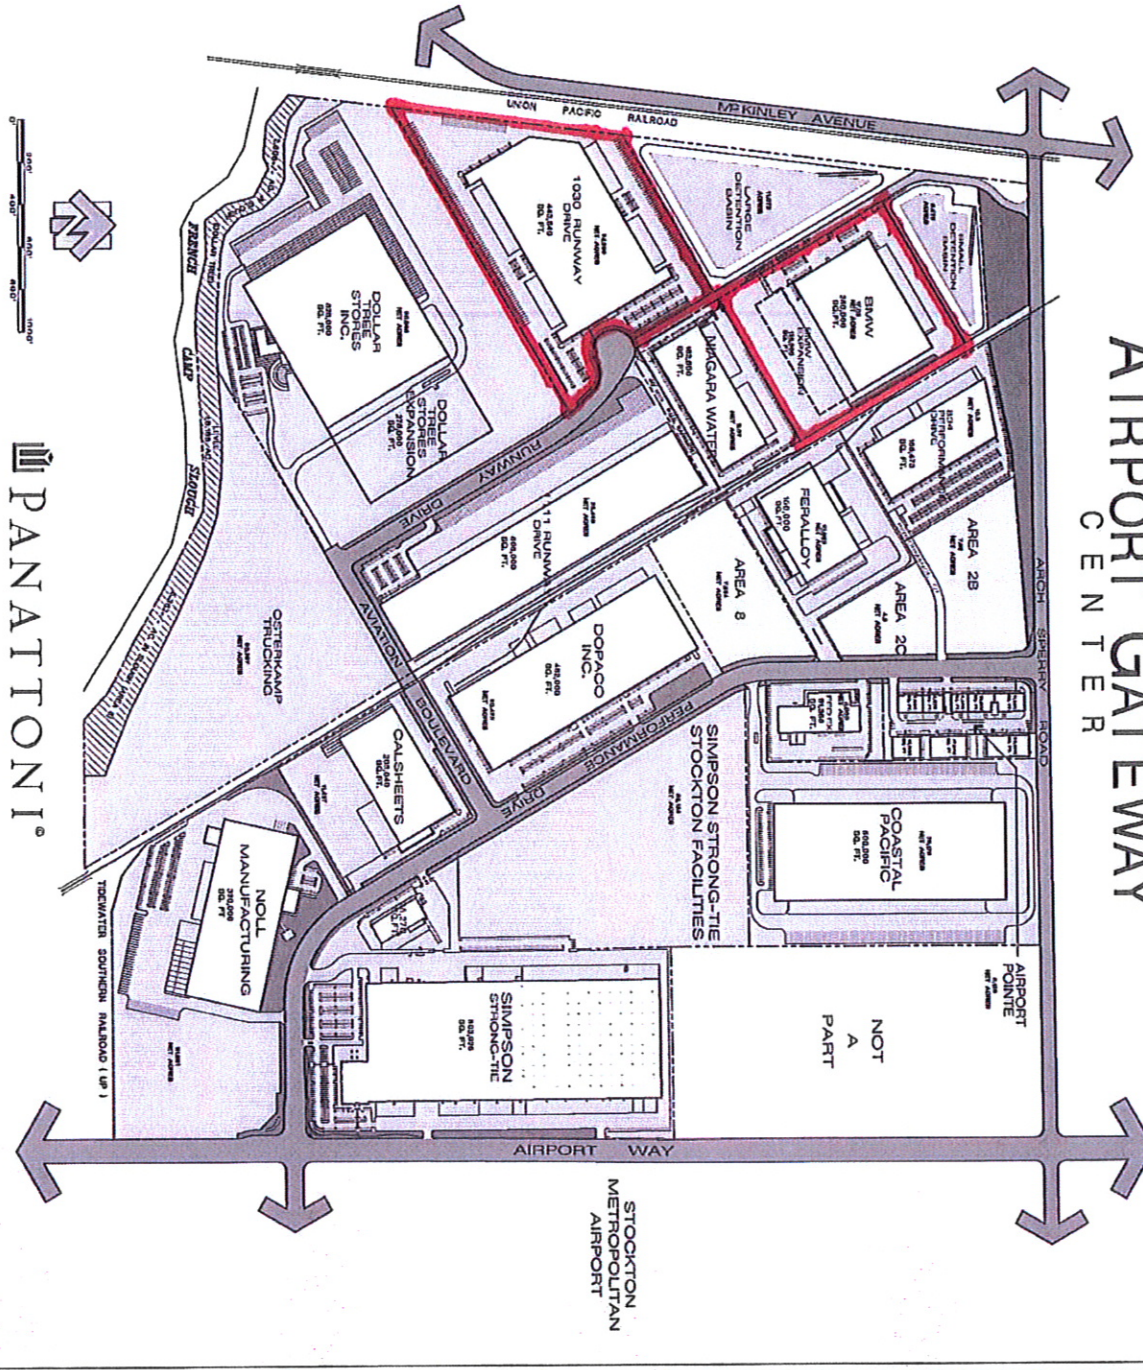

AIRPORT GATEWAY CENTER

SEPT. 6, 2008 PG-2346

PANATTONI

STOCKTON METROPOLITAN AIRPORT