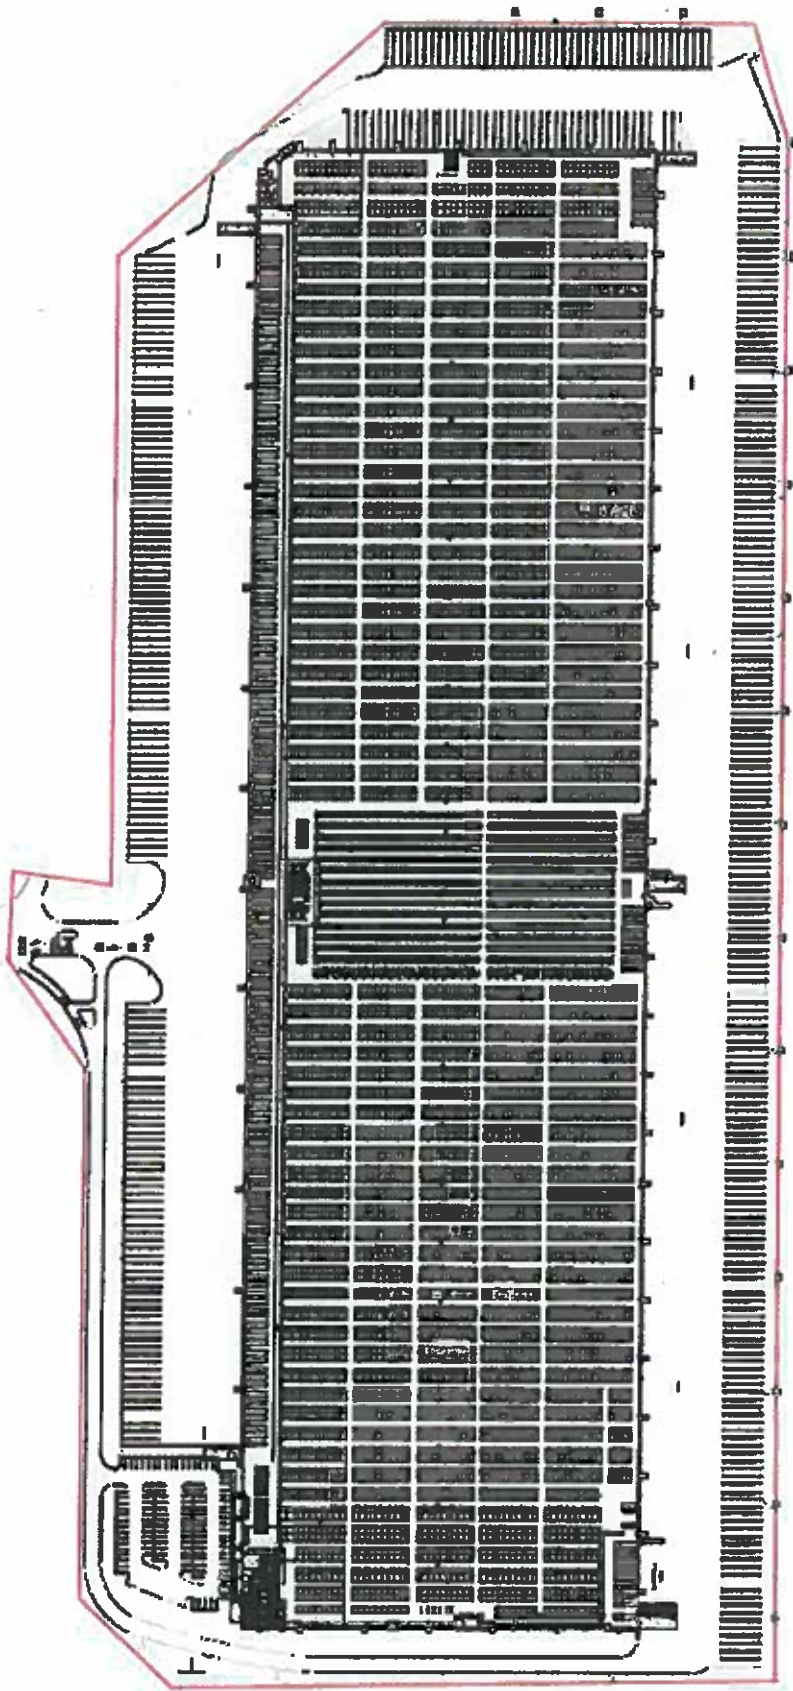

511 MORGAN PARK

Floor and Decor Details of America, Inc.  
89 956 Acres to be Zoned

PARCEL C-6-4  
see also map on p. 10  
DISTRIBUTION FACILITY  
40' EASEMENT  
600 X 200'S | 1,400,000 SF  
FRESH FLOOR SLAB - 100 FT  
FLY OVERPASS - 200 FT