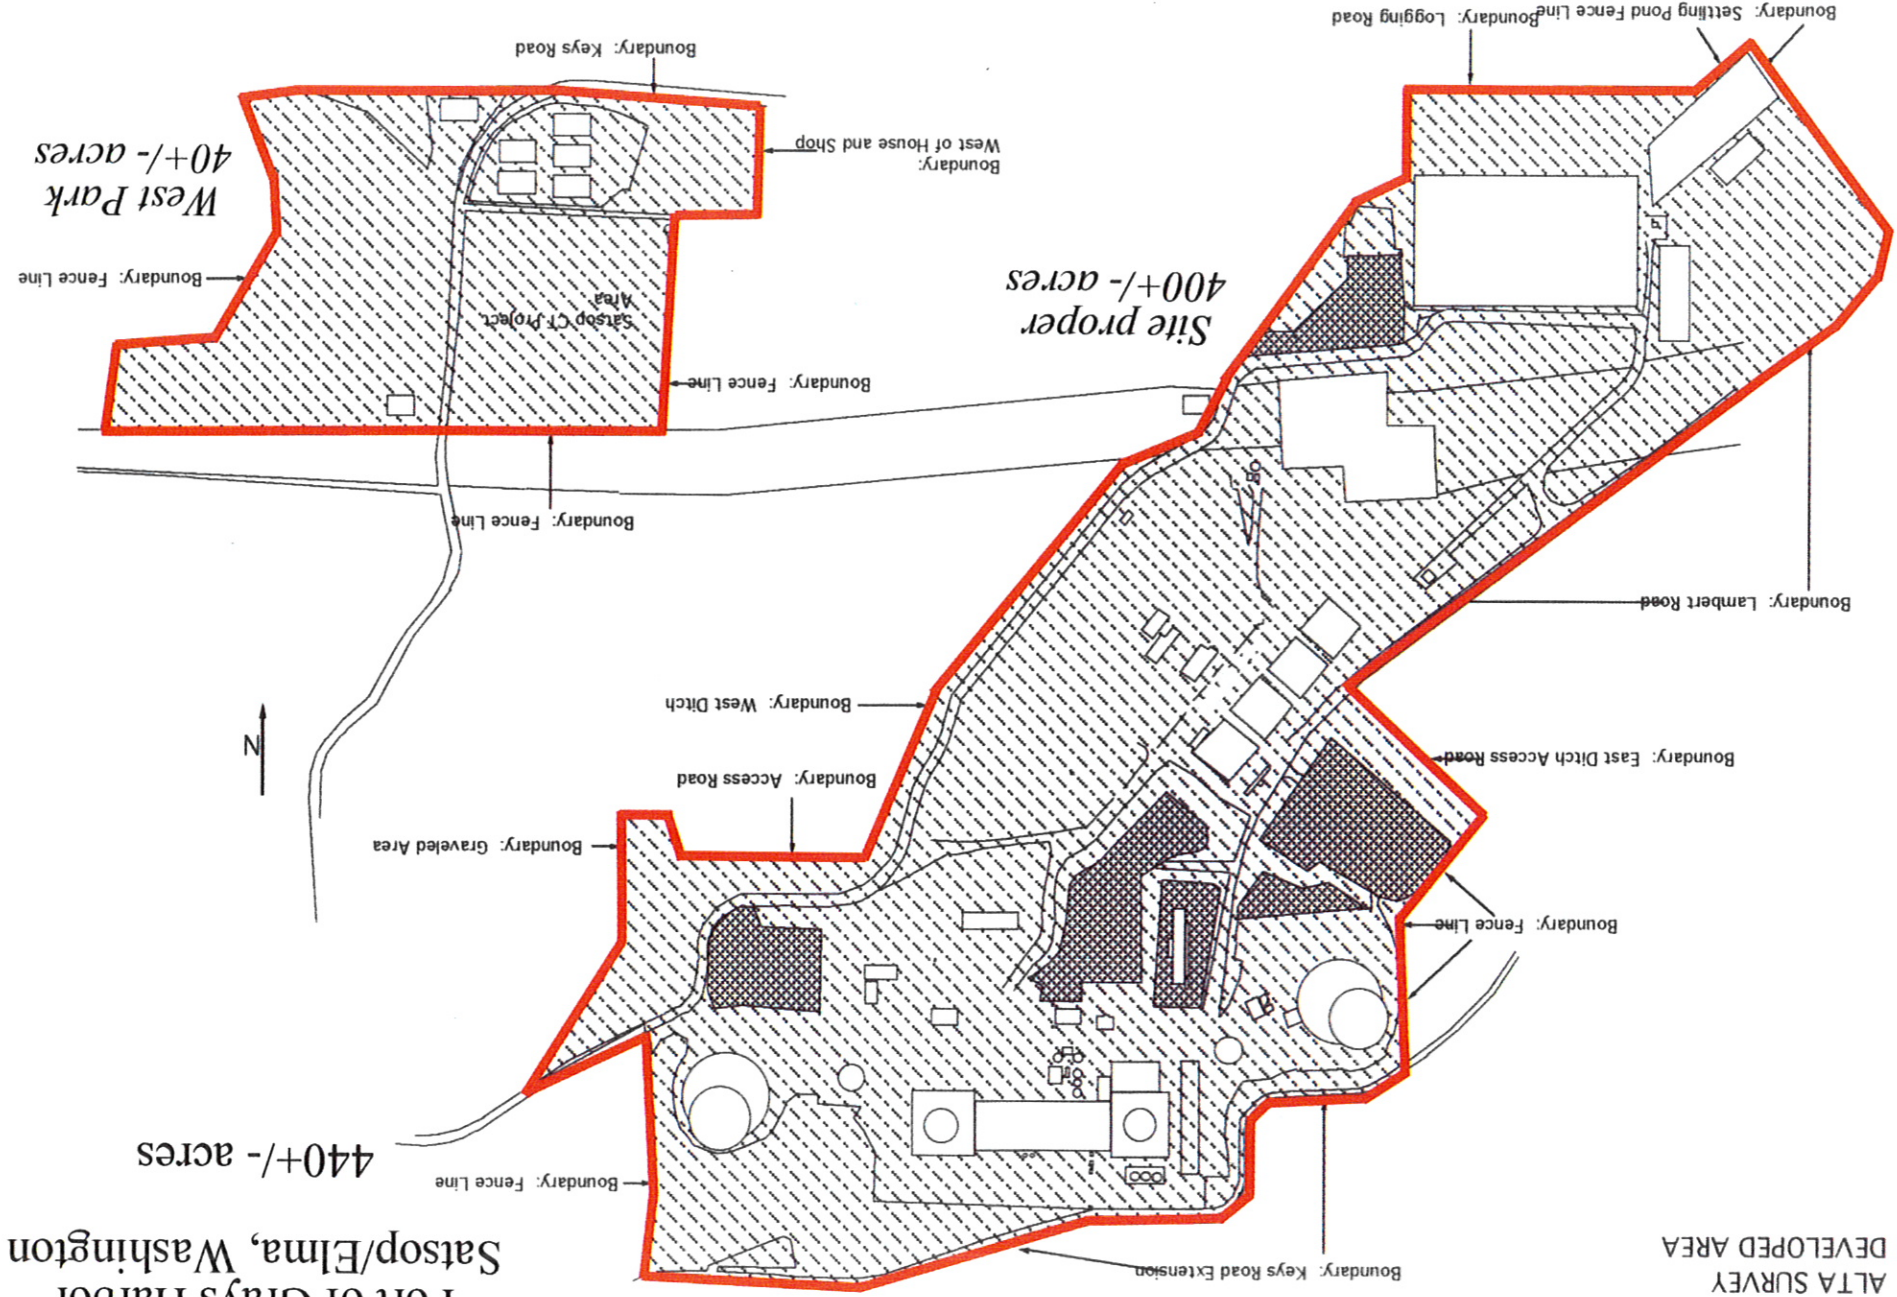

Satsop Development Park
Port of Grays Harbor
Satsop/Elma, Washington

440+/- acres

SURVEY SCOPE
ALTA SURVEY
DEVELOPED AREA