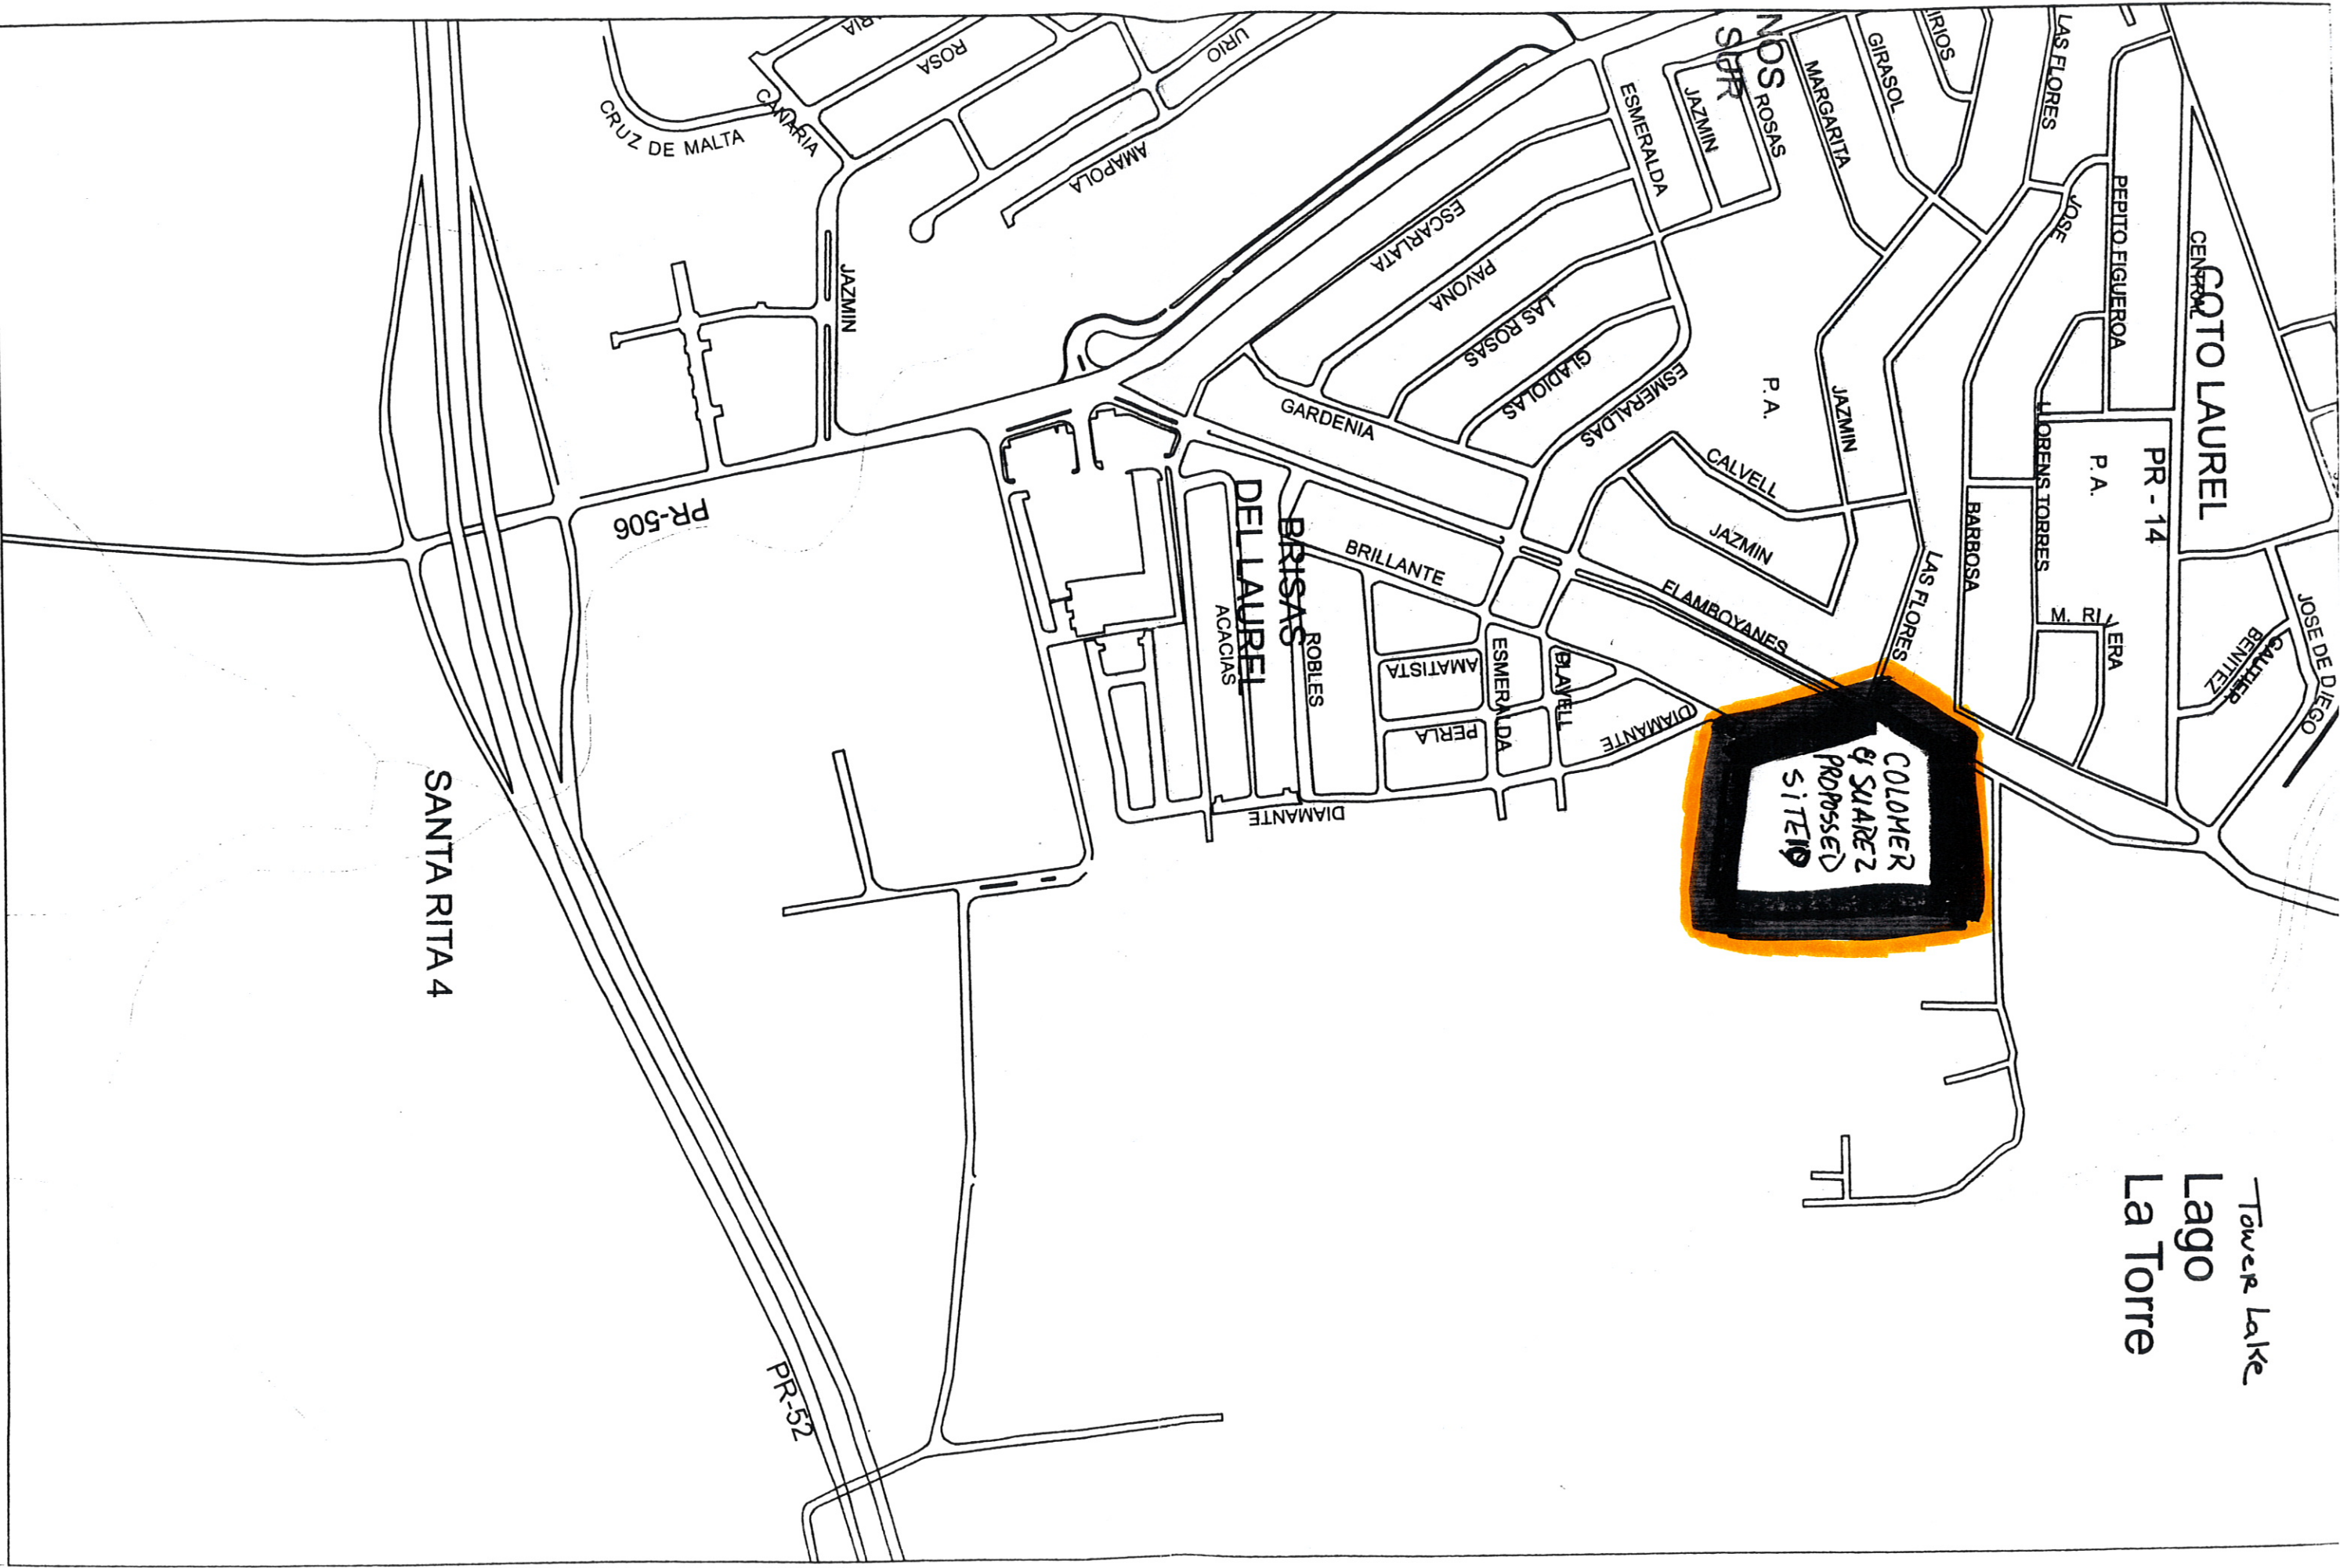

Tower Lake  
Lago  
La Torre

LOCATION MAP: Coto Laurel (Neighborhood)  
MAPA LOCALIZACION COTO LAUREL