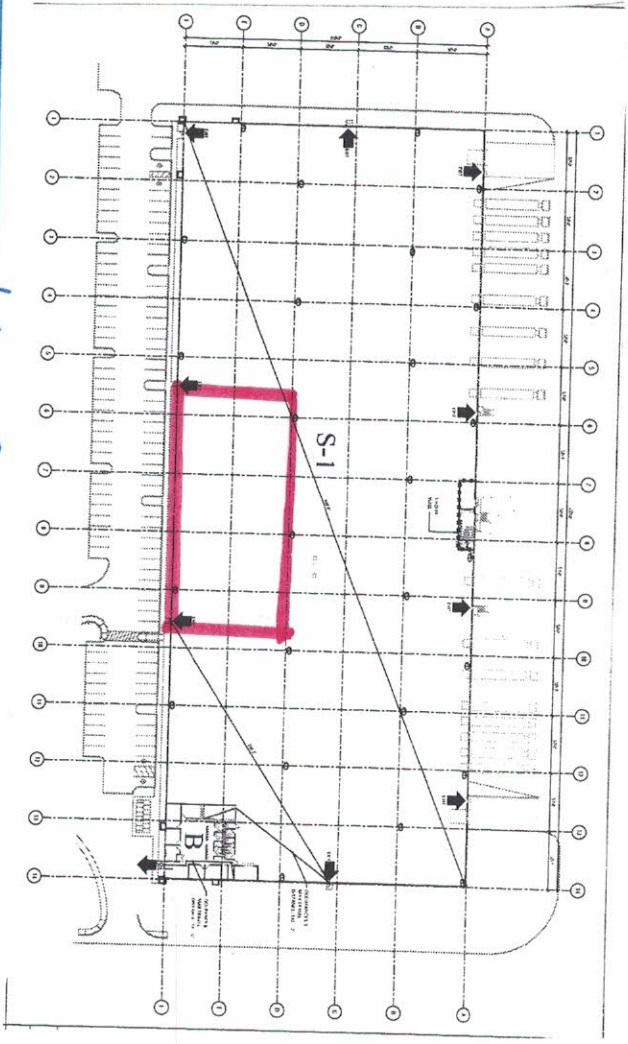

FENCED GATE

BROENING HWY

5900 HOLABIRD AVENUE
BALTIMORE MARYLAND 21224

FENCED GATE

FENCED GATE

HOLABIRD AVENUE

PROPOSED FTZ
ACE LOGISTICS