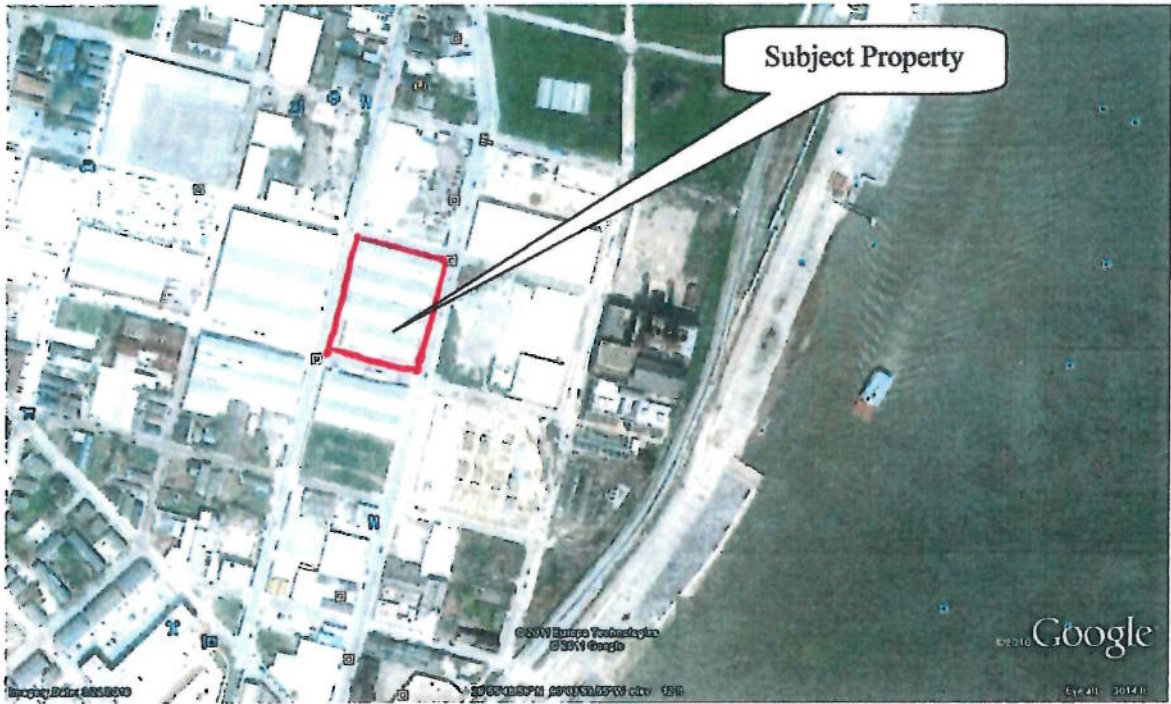

**AERIAL VIEW OF SUBJECT PHOTO**

1601 Tchoupitoulas

7650

NOTE SEE DRAWING.

As FENCE DUE TO CONST.

UNDER CONST. DRAINAGE WATER LINE -  
TCHOUPITOULAS ST.

1601 Tchoupitoulas St.  
 New Orleans, LA  
 Orleans Parish, LA  
 3rd District, Sq. 84