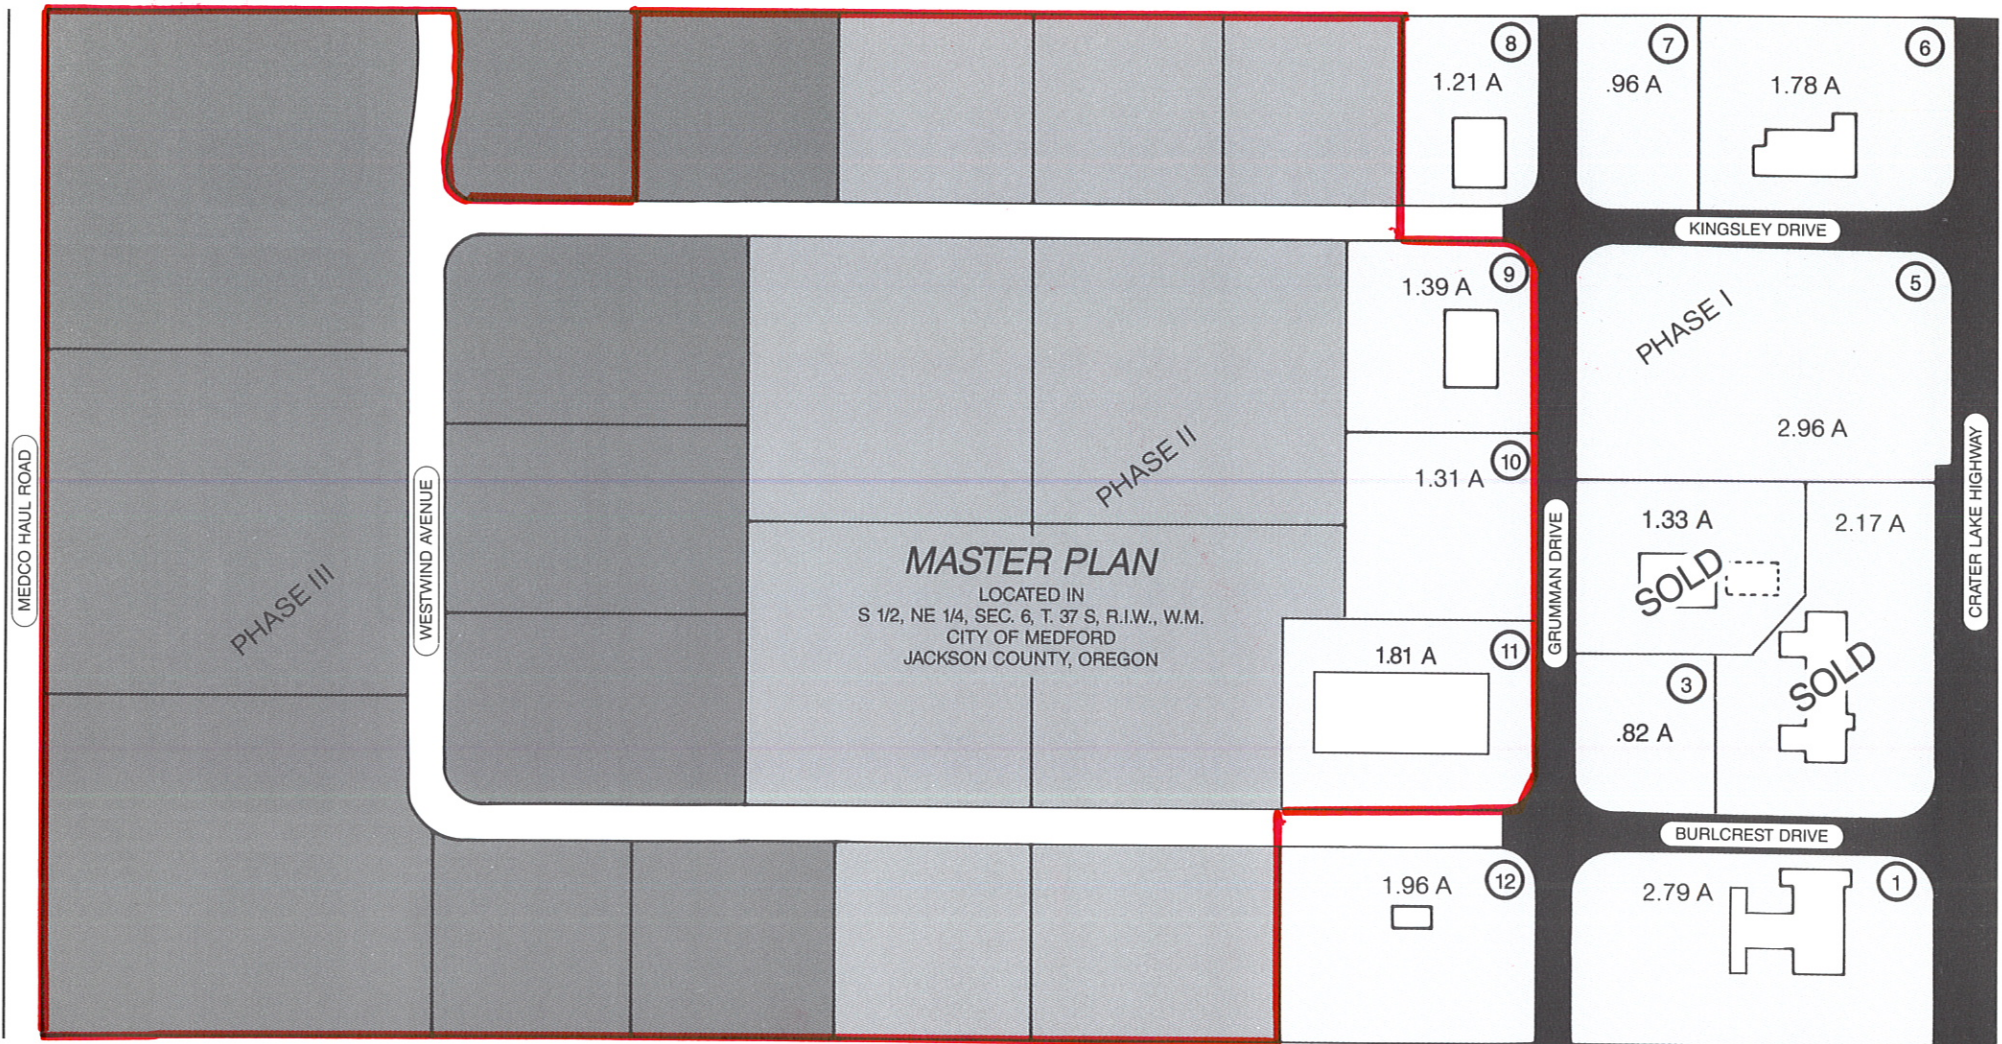

North Medford Business Center

The North Medford Business Center, located on Oregon Highway 62, hosts a heavy industrial designation inside Medford city limits on its 68 acres. A healthy client mix already exists to complement most any business demand.