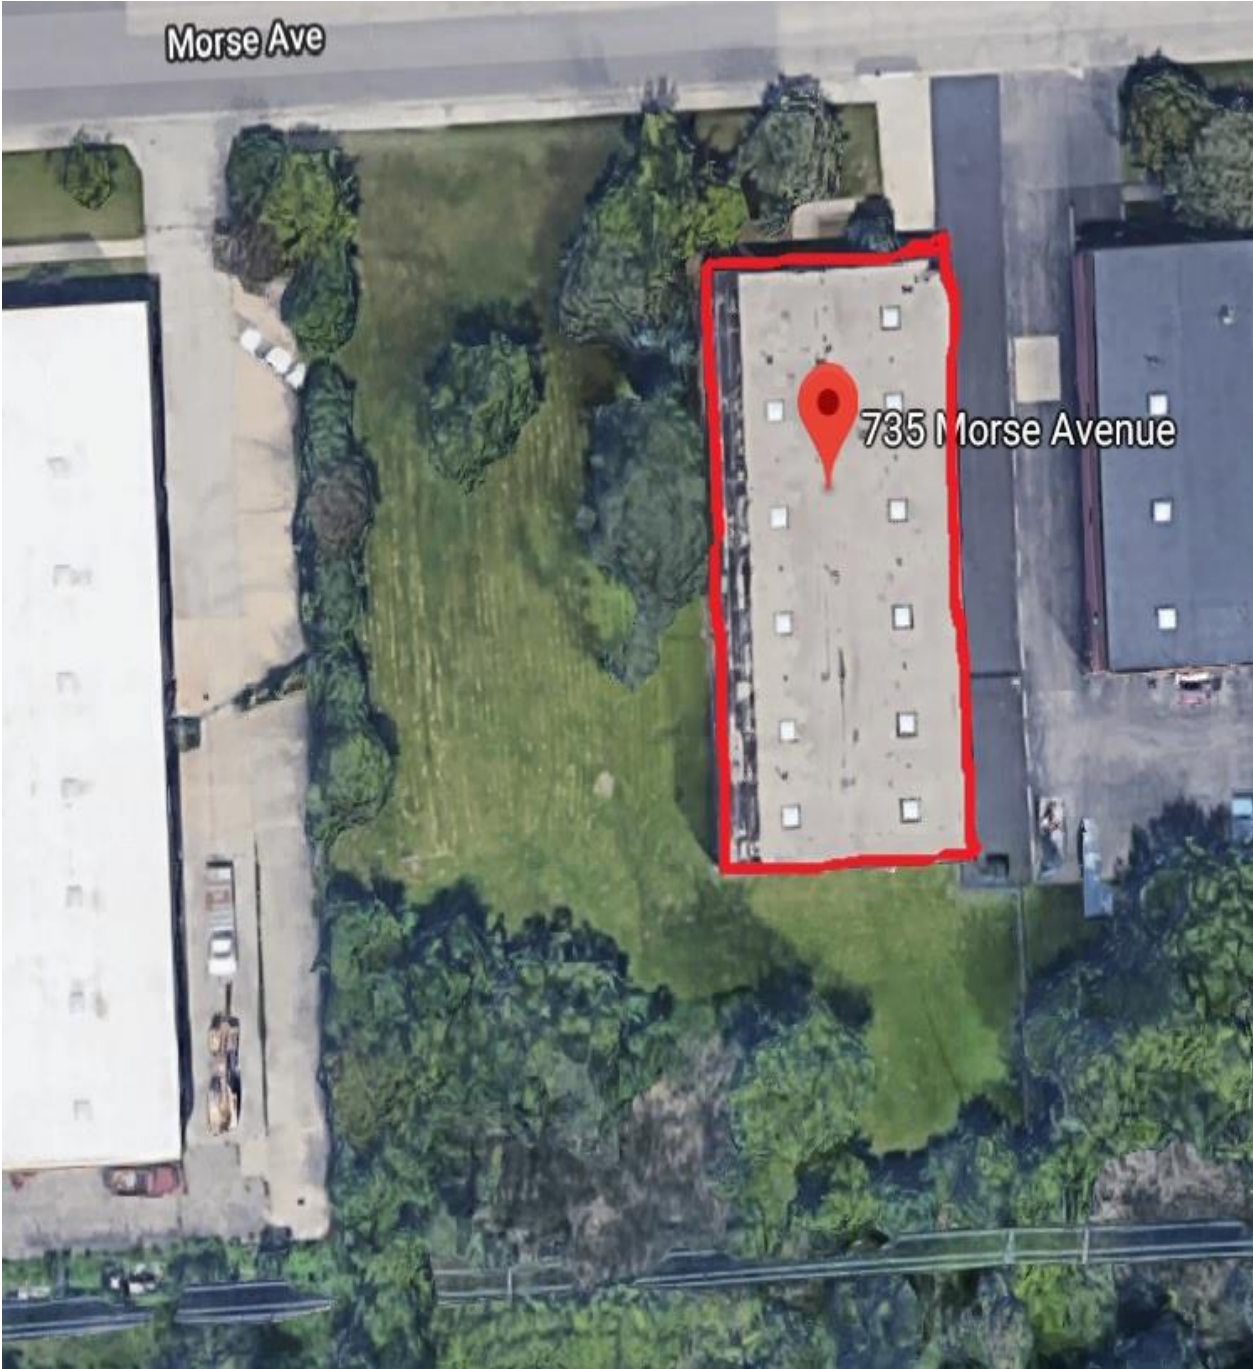

SITE MAP – RUGUI BRIGHTS USA, LLC

735 Morse Avenue, Schaumburg, Illinois 60193

Map Legend:

- Site boundaries outlined in red