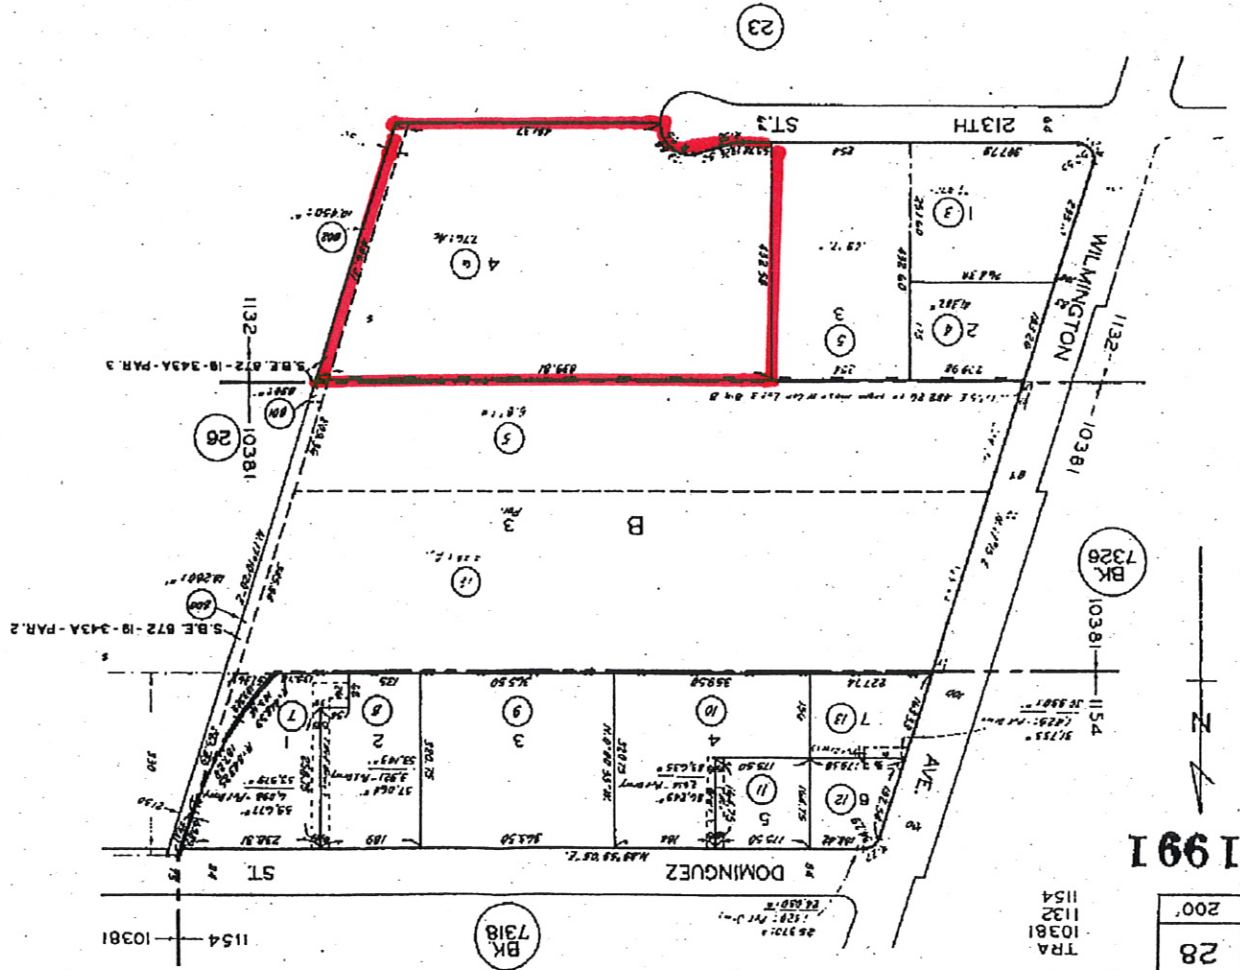

Site to be Added - Schafar Brothers, Inc.

ASSASSOR'S MAP  
COUNTY OF LOS ANGELES, CALIF.

FOR PREV. ASSM'T SEE:  
7318-23

DOMINGUEZ COLONY S.C. 3284 C.F. 145  
PARCEL MAP P.M. 108-36-37  
PARCEL MAP P.M. 153-21-22

1991

TRA	10381
TRA	1132
TRA	1154
BK	7326
BK	7318
TRA	28
TRA	7316

8272011  
84271-08  
2792261621001  
300827