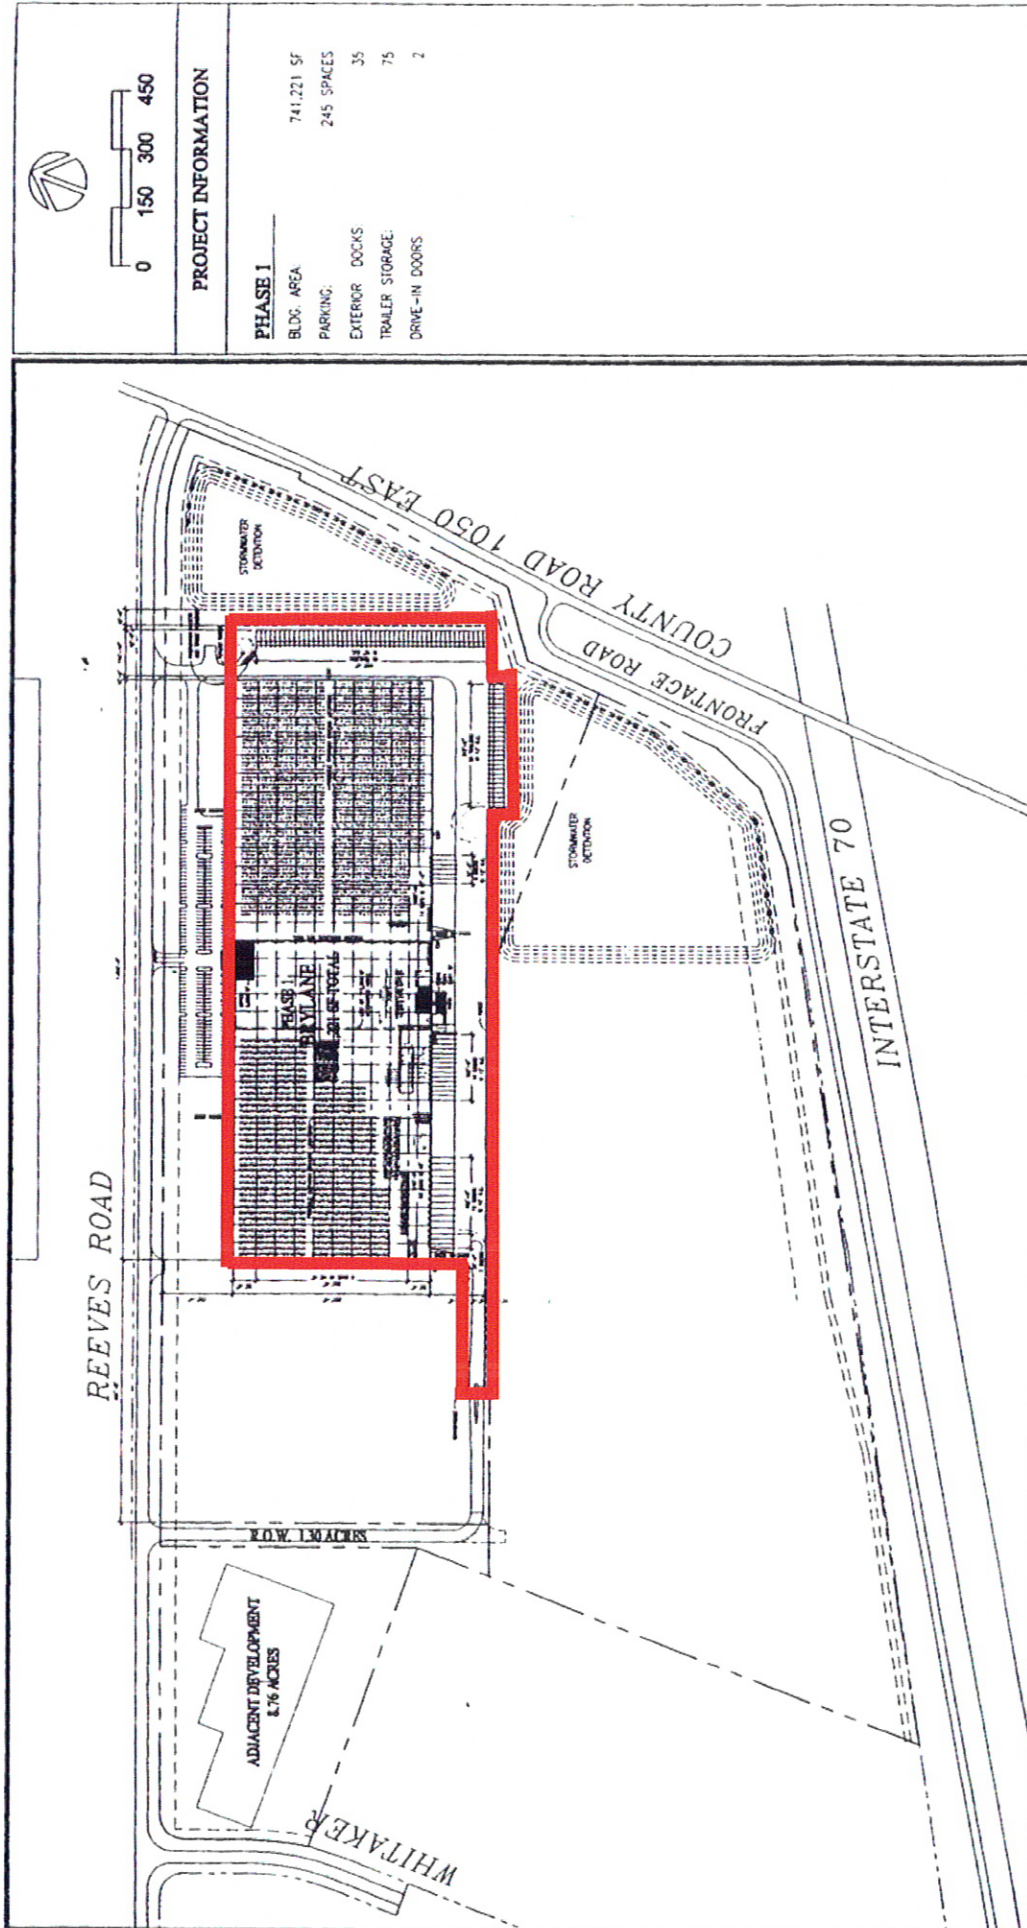

Redcats USA (TBM) (3003 Reeves Road)

PROJECT INFORMATION

PHASE 1

BLDG. AREA:	741,221 SF
PARKING:	245 SPACES
EXTERIOR DOCKS:	35
TRAILER STORAGE:	75
DRIVE-IN DOORS:	2

BRYLANE DISTRIBUTION CENTER

PLAINFIELD BUSINESS CENTER AT AIRWEST
PLAINFIELD, INDIANA