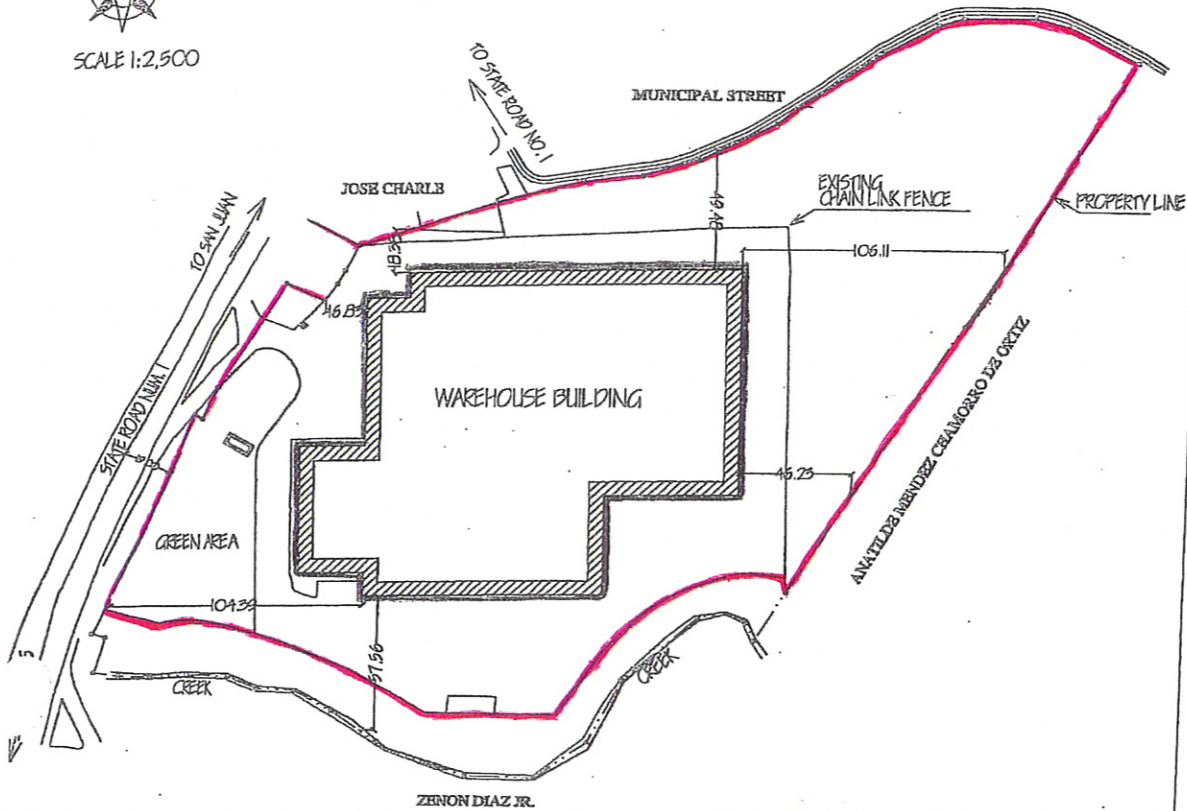

JC PENNEY'S DISTRIBUTION CENTER

STATE ROAD NUM. 1 KM.21.5 GUAYNABO, P.R.

PLOT PLAN

SCALE 1:2,500

JC PENNEY DISTRIBUTION CENTER

STATE ROAD NUM. 1 KM 21.5
GUAYNABO, PUERTO RICO

LOT SURFACE AREA =

68938.5520 sq. met.

BOUNDARIES:

DISTANCE OF

: JOSE CHARLE & MUNICIPAL STREET	337.6484 MTS
: ZENON DIAZ JR.	318.3500 MTS
EAST: ANATILDE MENDEZ CHAMORRO	286.9044 MTS
WEST: STATE ROAD NUM. 1	238.3519 MTS