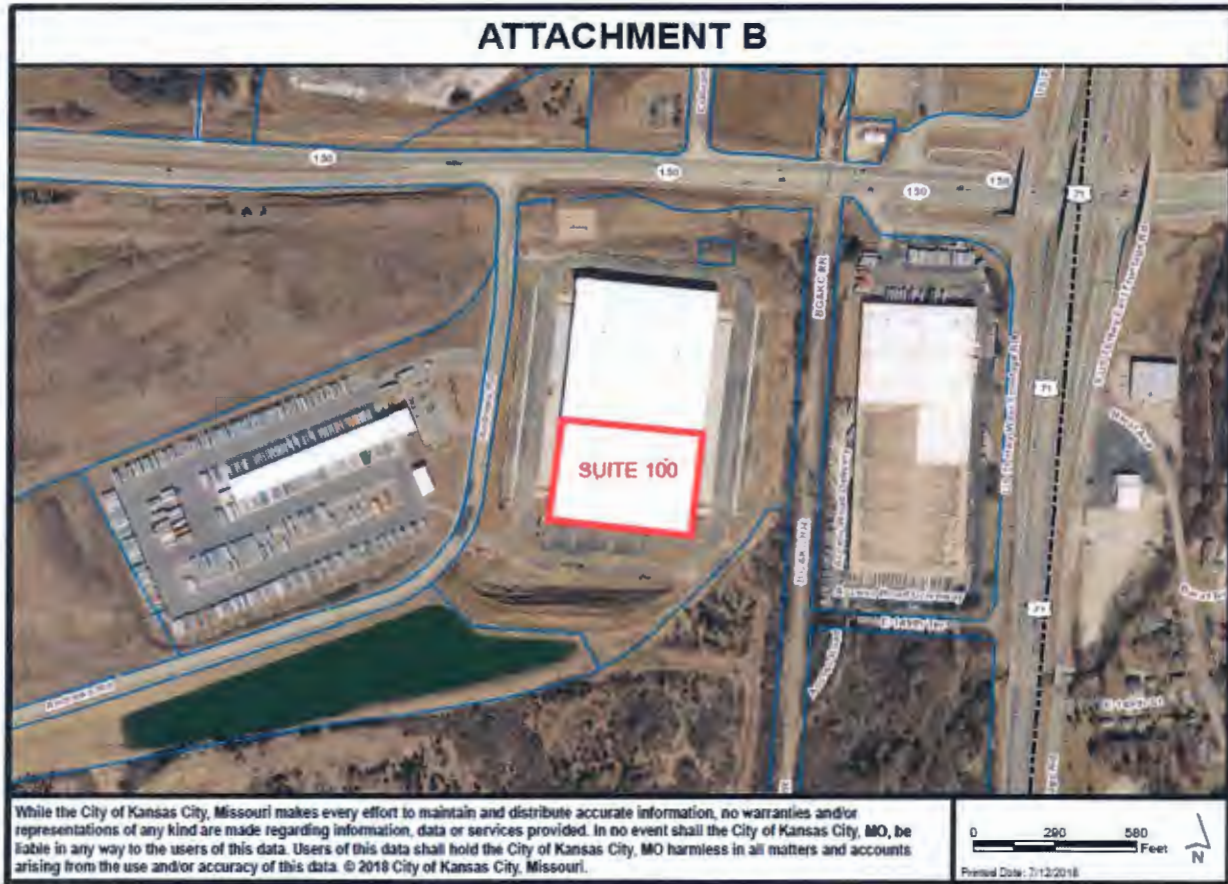

## Attachment B – Site Plan Aerial Street View

Moshay Inc. dba A4  
14901 Andrews Road, Suite 100  
Kansas City, MO 64147

3.99 ACRES