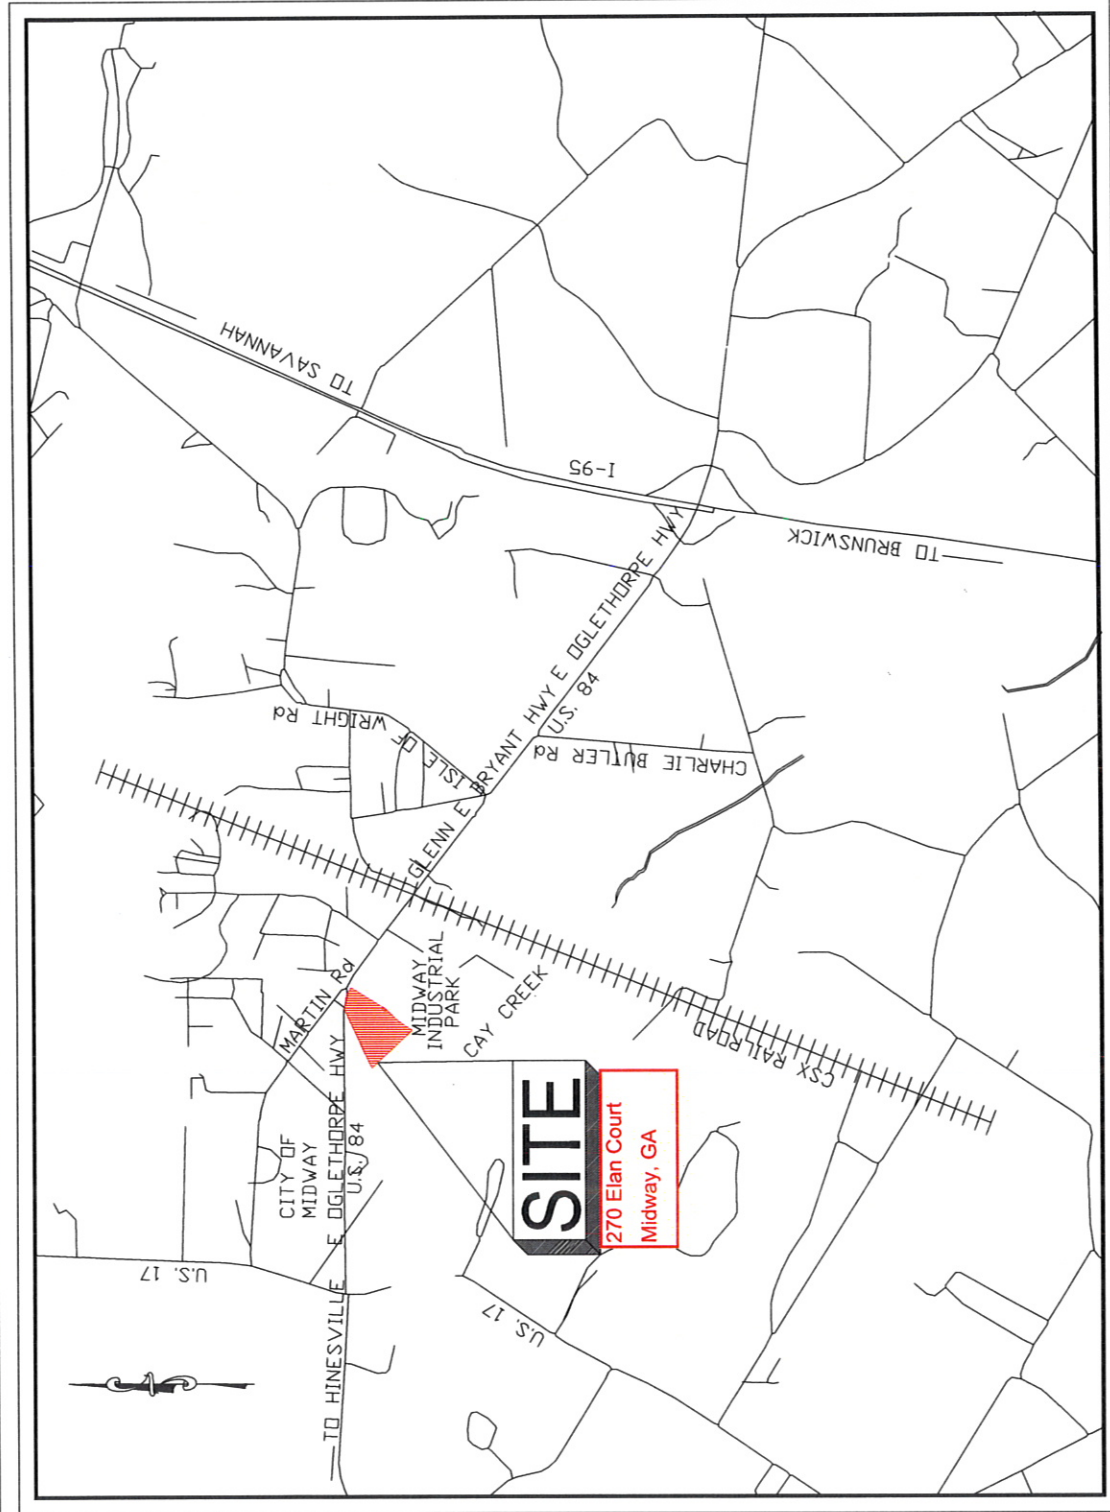

HUGO BOSS
 LIBERTY COUNTY, GEORGIA
 SITE PLAN

DATE: 03-24-2011 SCALE: 1" = 300'

VICINITY MAP

HUGO BOSS
LIBERTY COUNTY, GEORGIA
 DATE: 03-25-2011 SCALE: NOT TO SCALE