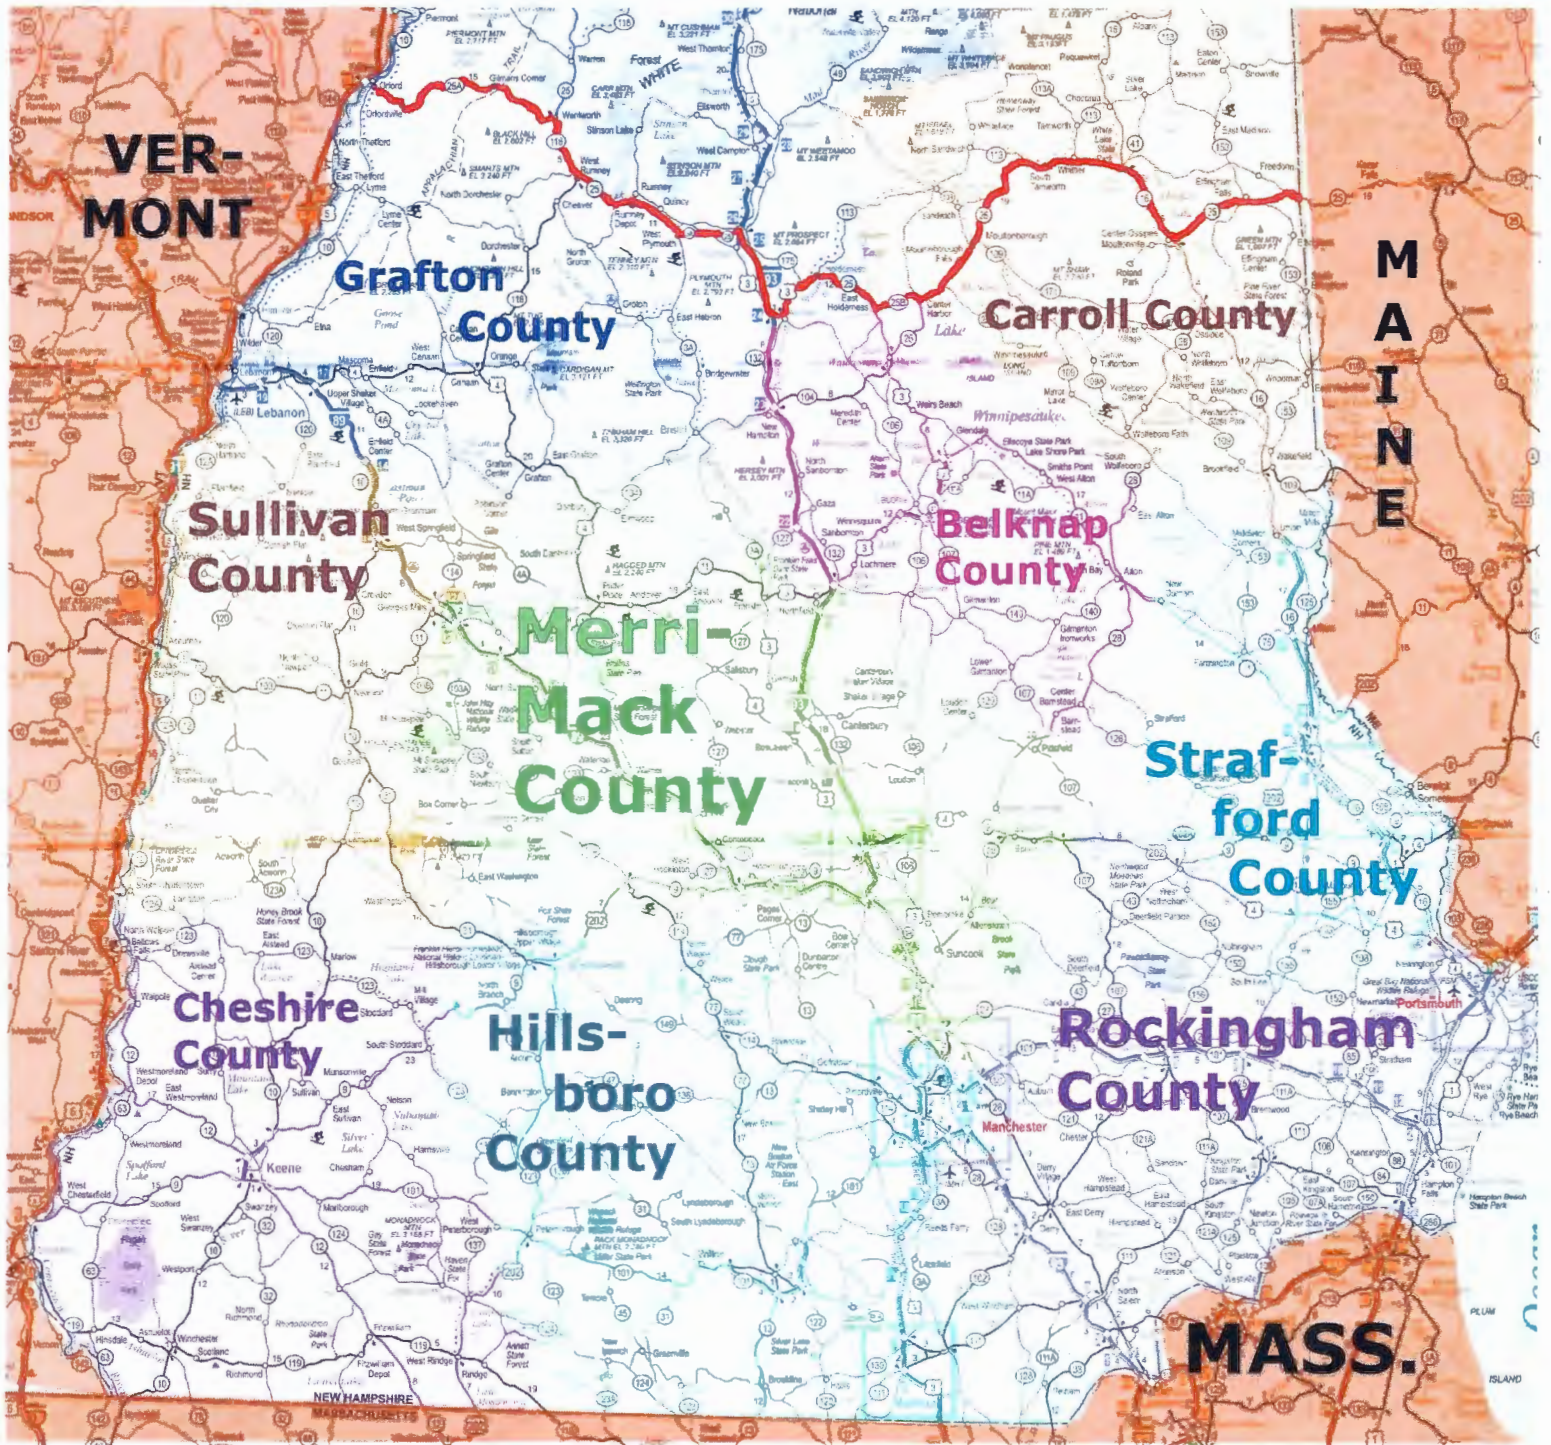

ATTACHMENT A

1. Proposed Service Area for FTZ #81 Alternative Site Framework

2. Service Area Correspondence

Service Area Notification letters along with evidence of transmittal to the counties of:

Belknap,
Carroll,
Cheshire,
Hillsborough,
Grafton,

Merrimack,
Rockingham,
Strafford, and
Sullivan.

**VER-
MONT**

**M
A
I
N
E**

**Grafton
County**

Carroll County

**Sullivan
County**

**Merri-
Mack
County**

**Belknap
County**

**Strafford
County**

**Cheshire
County**

**Hills-
boro
County**

**Rockingham
County**

MASS.

NEW HAMPSHIRE

ISLAND