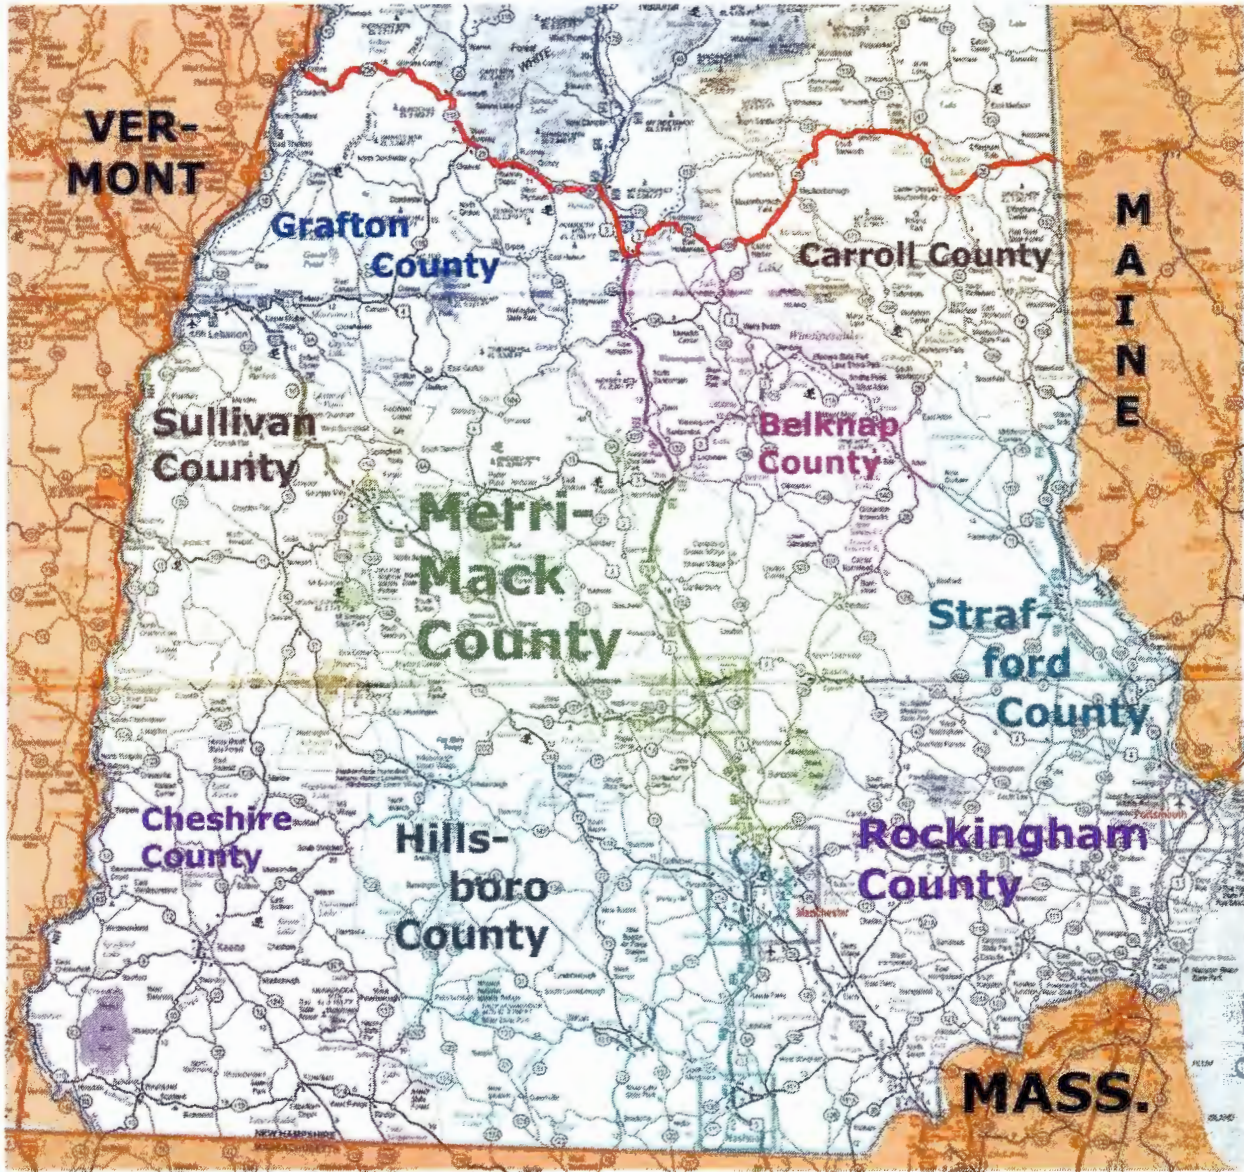

ATTACHMENT A

1. Proposed Service Area for FTZ #81 Alternative Site Framework

2. Service Area Correspondence

Service Area Notification letters along with evidence of transmittal to the counties of:

Belknap,
Carroll,
Cheshire,
Hillsborough,
Grafton,

Merrimack,
Rockingham,
Strafford, and
Sullivan.

**VER-
MONT**

**M
A
I
N
E**

**Grafton
County**

Carroll County

**Sullivan
County**

**Merri-
Mack
County**

**Belknap
County**

**Strafford
County**

**Cheshire
County**

**Hills-
boro
County**

**Rockingham
County**

MASS.

NEW HAMPSHIRE

ISLAND