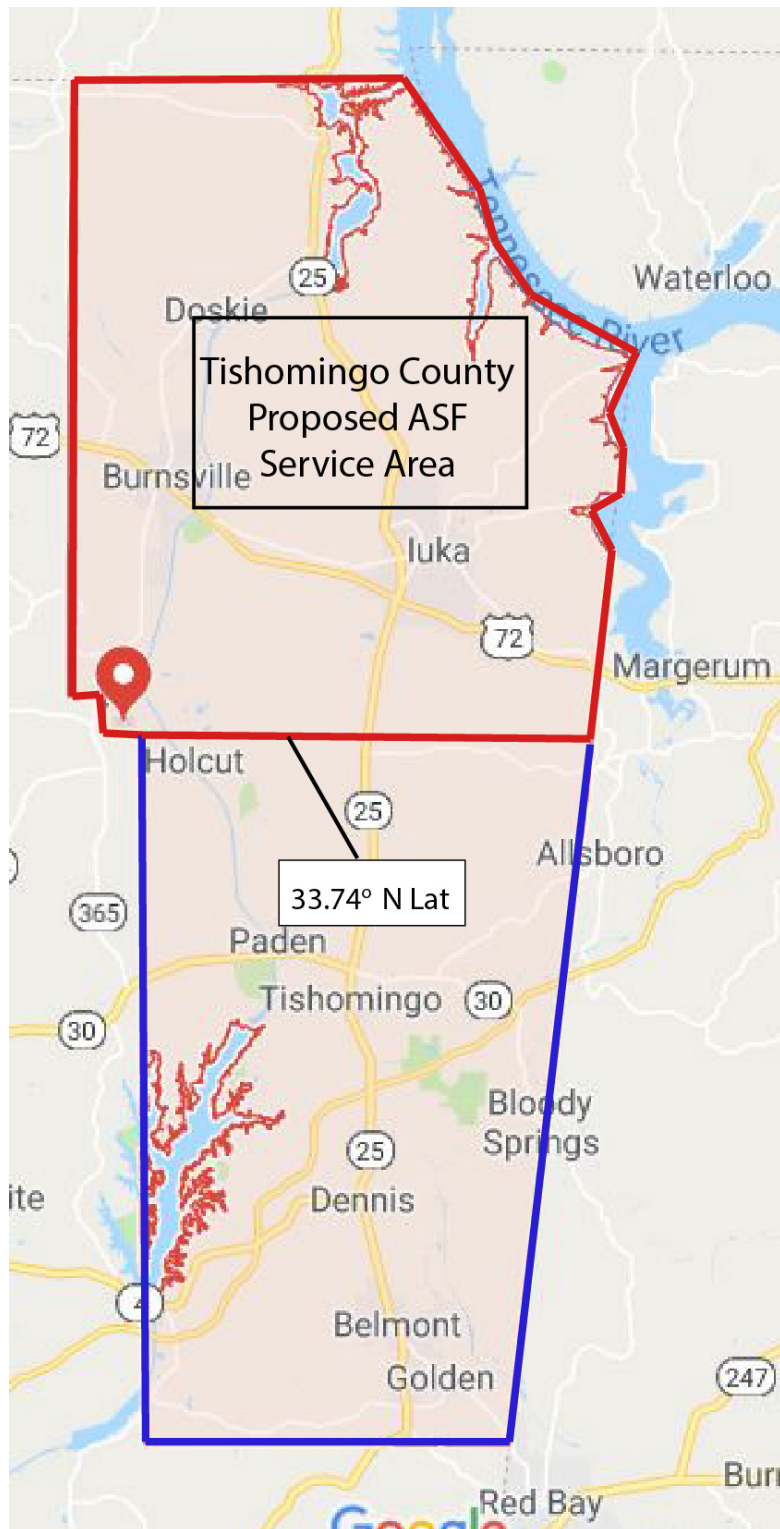

Map of Tishomingo County with Proposed ASF Service Area Outlined in Red

Proposed ASF Service Area includes that portion of Tishomingo County which lies north of North Latitude 33 Degrees, 74 Minutes